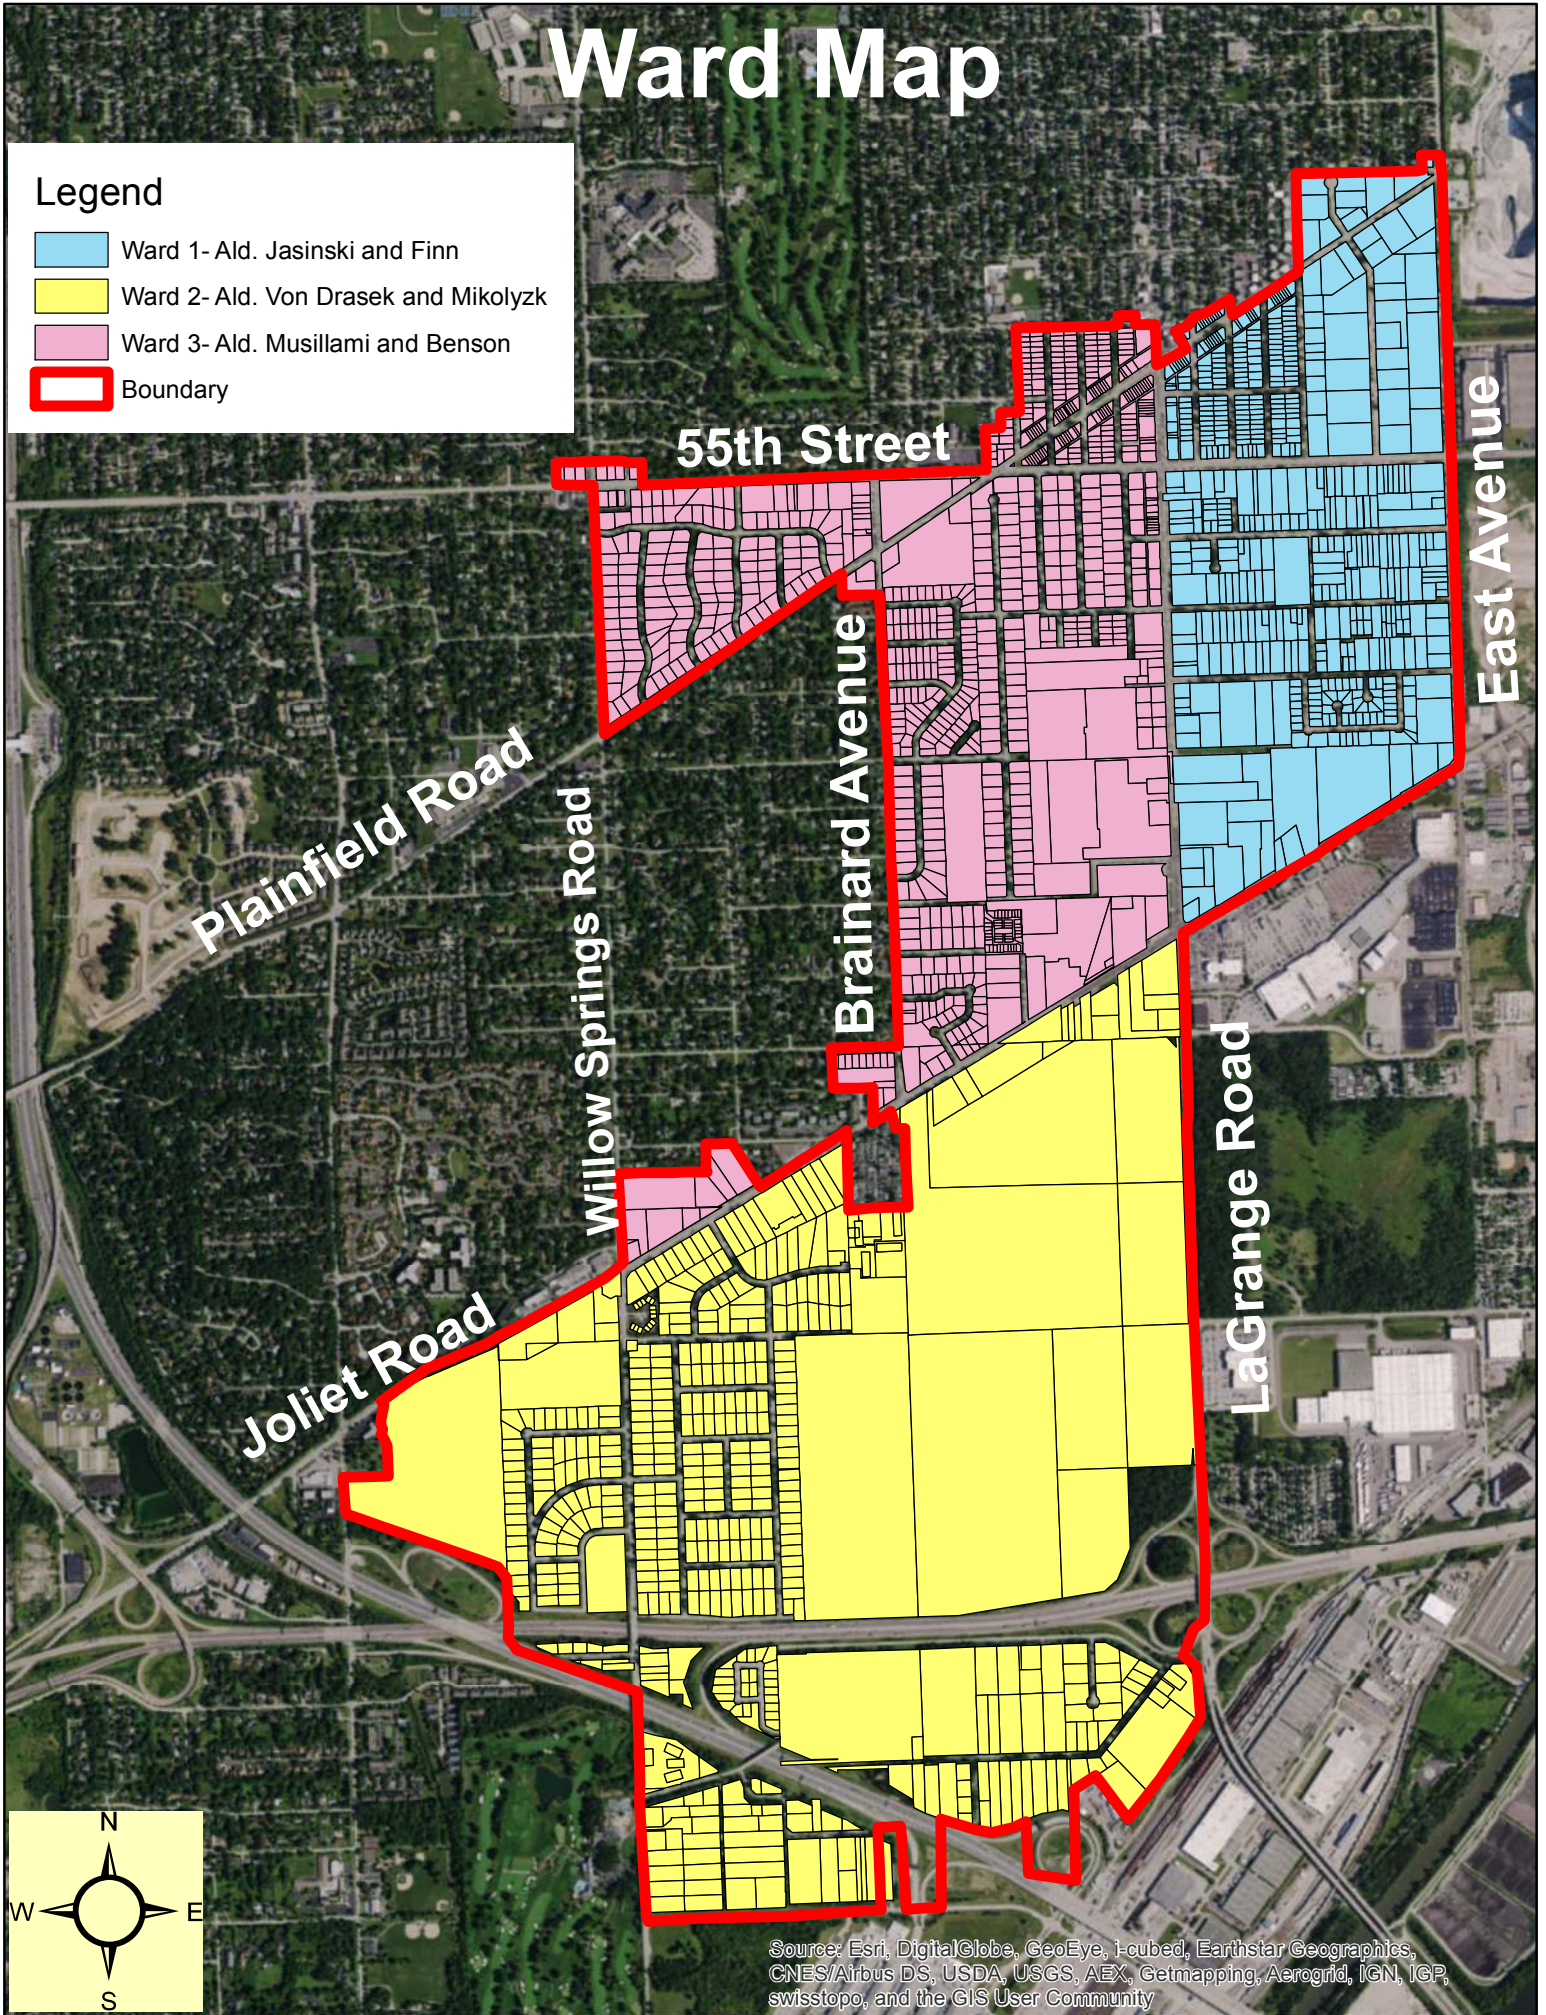

Ward Map

Legend

-  Ward 1- Ald. Jasinski and Finn
-  Ward 2- Ald. Von Drasek and Mikolyzk
-  Ward 3- Ald. Musillami and Benson
-  Boundary

Source: Esri, DigitalGlobe, GeoEye, i-cubed, Earthstar Geographics, CNES/Airbus DS, USDA, USGS, AEX, Getmapping, Aerogrid, IGN, IGP, swisstopo, and the GIS User Community