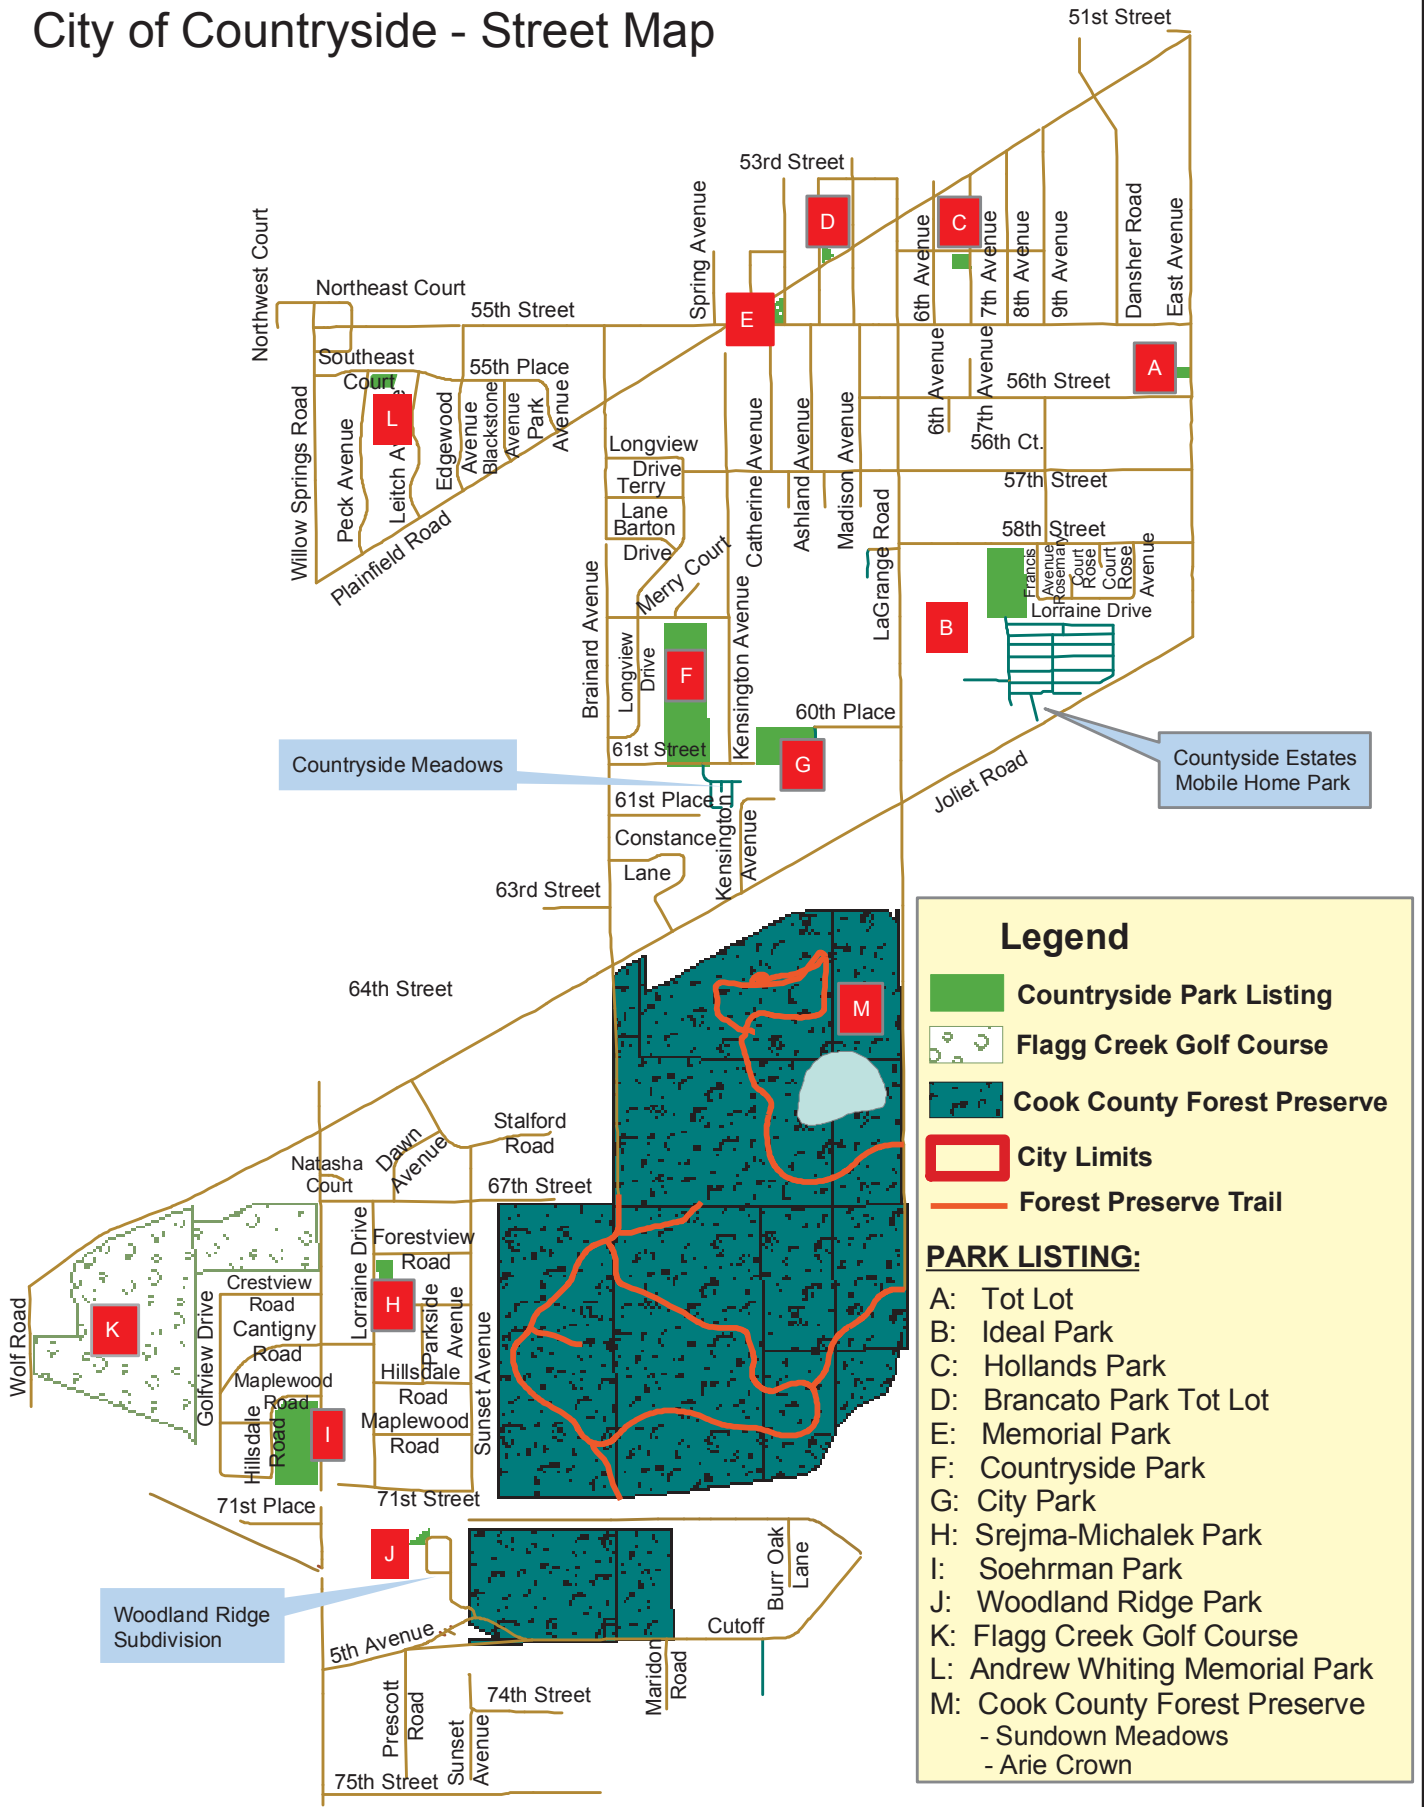

City of Countryside - Street Map

Legend

- Countryside Park Listing
- Flagg Creek Golf Course
- Cook County Forest Preserve
- City Limits
- Forest Preserve Trail

PARK LISTING:

- A: Tot Lot
- B: Ideal Park
- C: Hollands Park
- D: Brancato Park Tot Lot
- E: Memorial Park
- F: Countryside Park
- G: City Park
- H: Srejma-Michalek Park
- I: Soehrman Park
- J: Woodland Ridge Park
- K: Flagg Creek Golf Course
- L: Andrew Whiting Memorial Park
- M: Cook County Forest Preserve
 - Sundown Meadows
 - Arie Crown