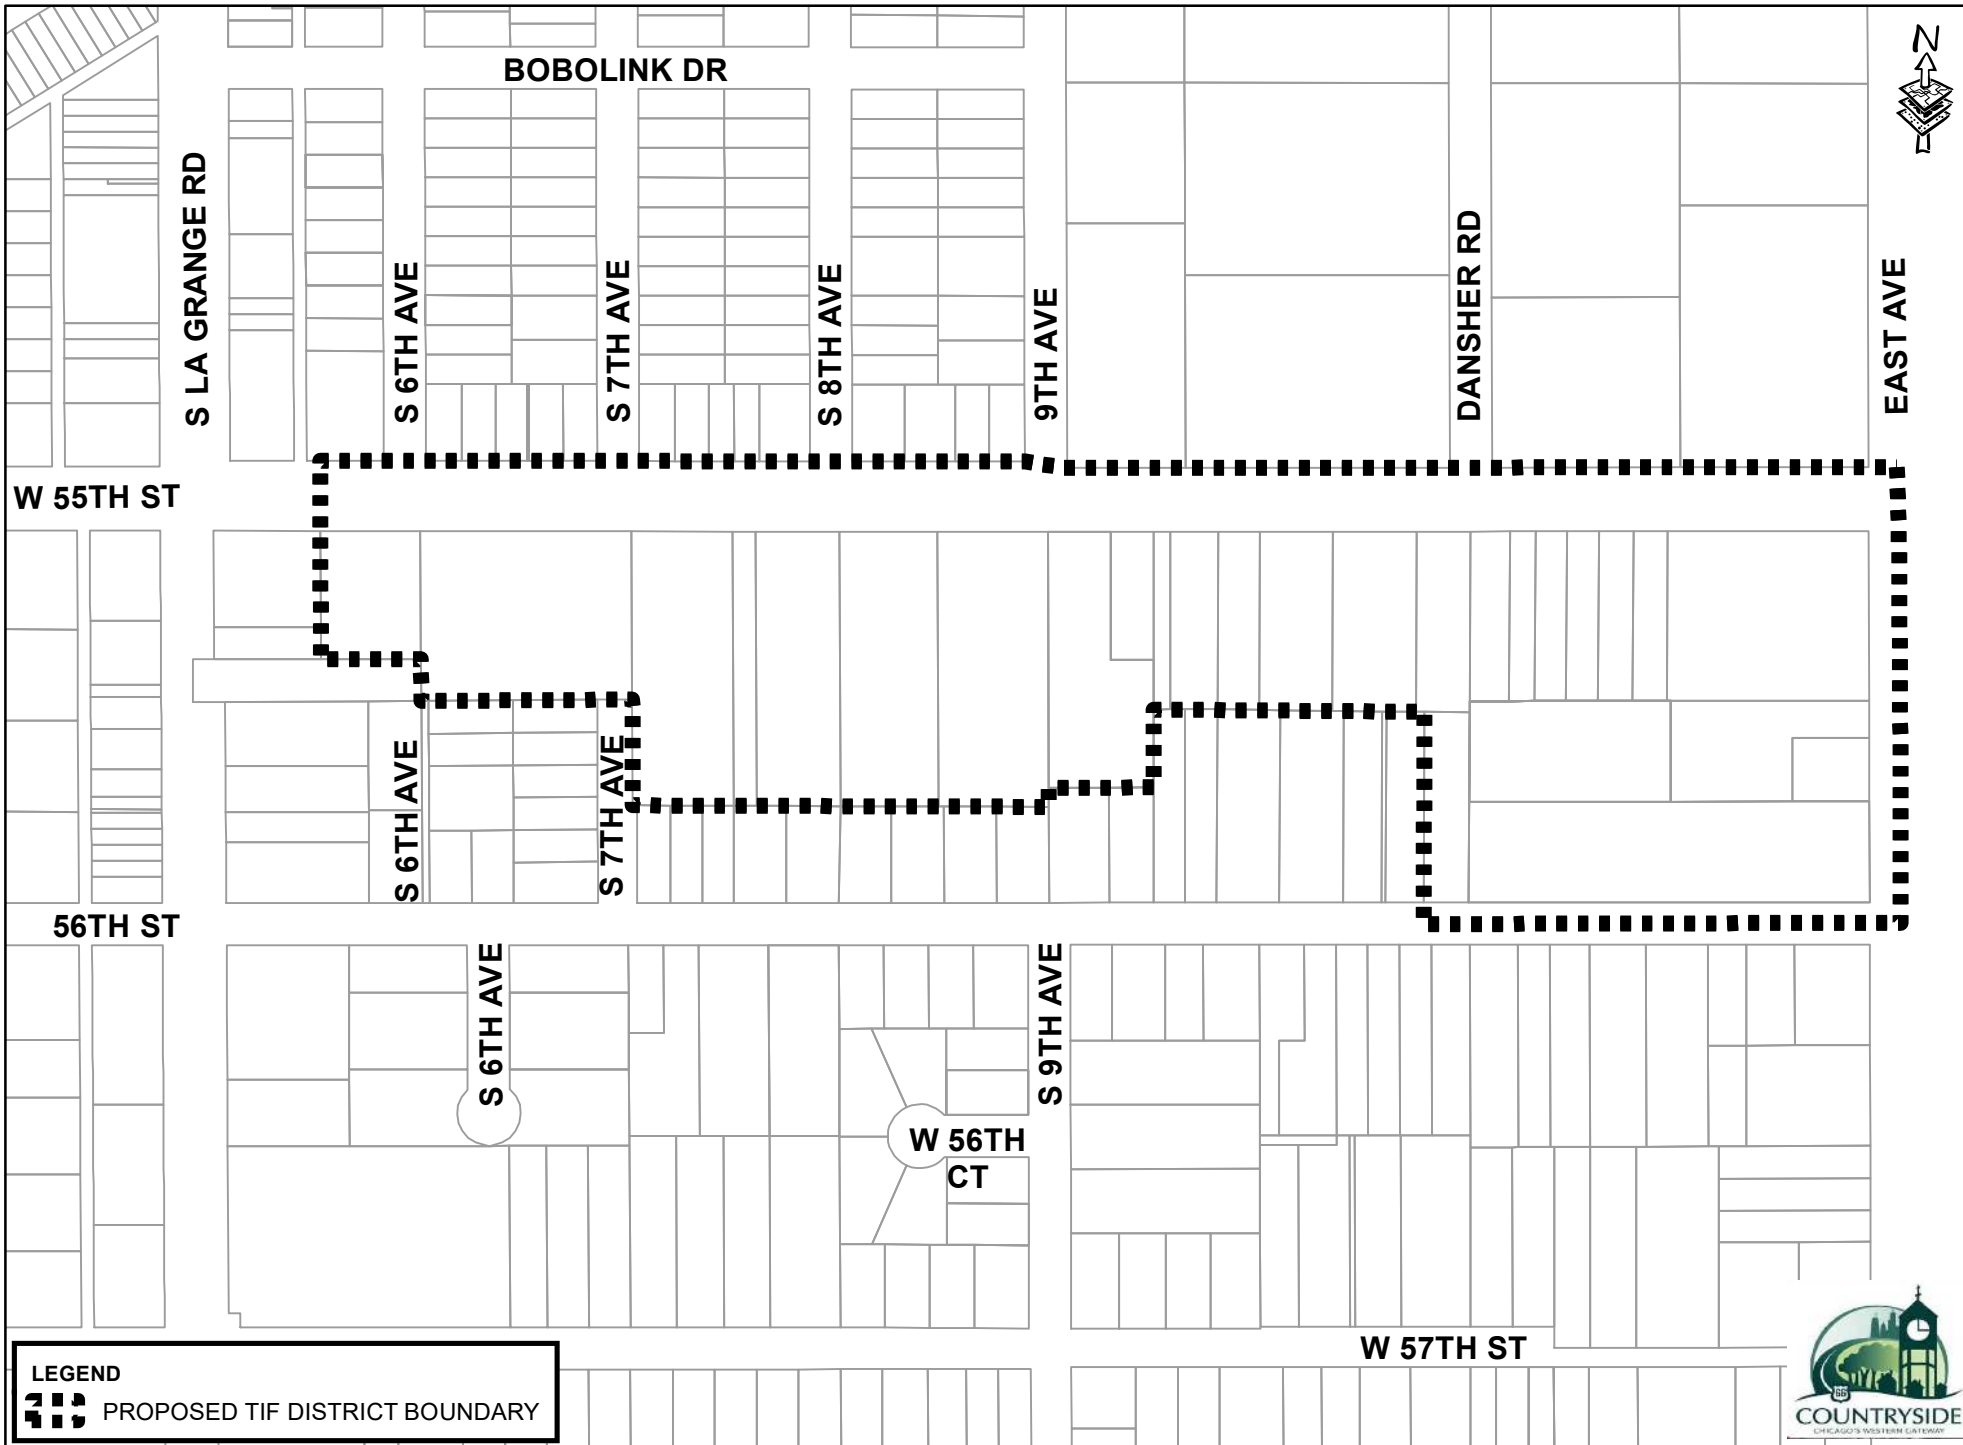

PROPOSED TIF DISTRICT BOUNDARY MAP

LEGEND
 PROPOSED TIF DISTRICT BOUNDARY

Date: 2/5/2019

0 200 400 Feet