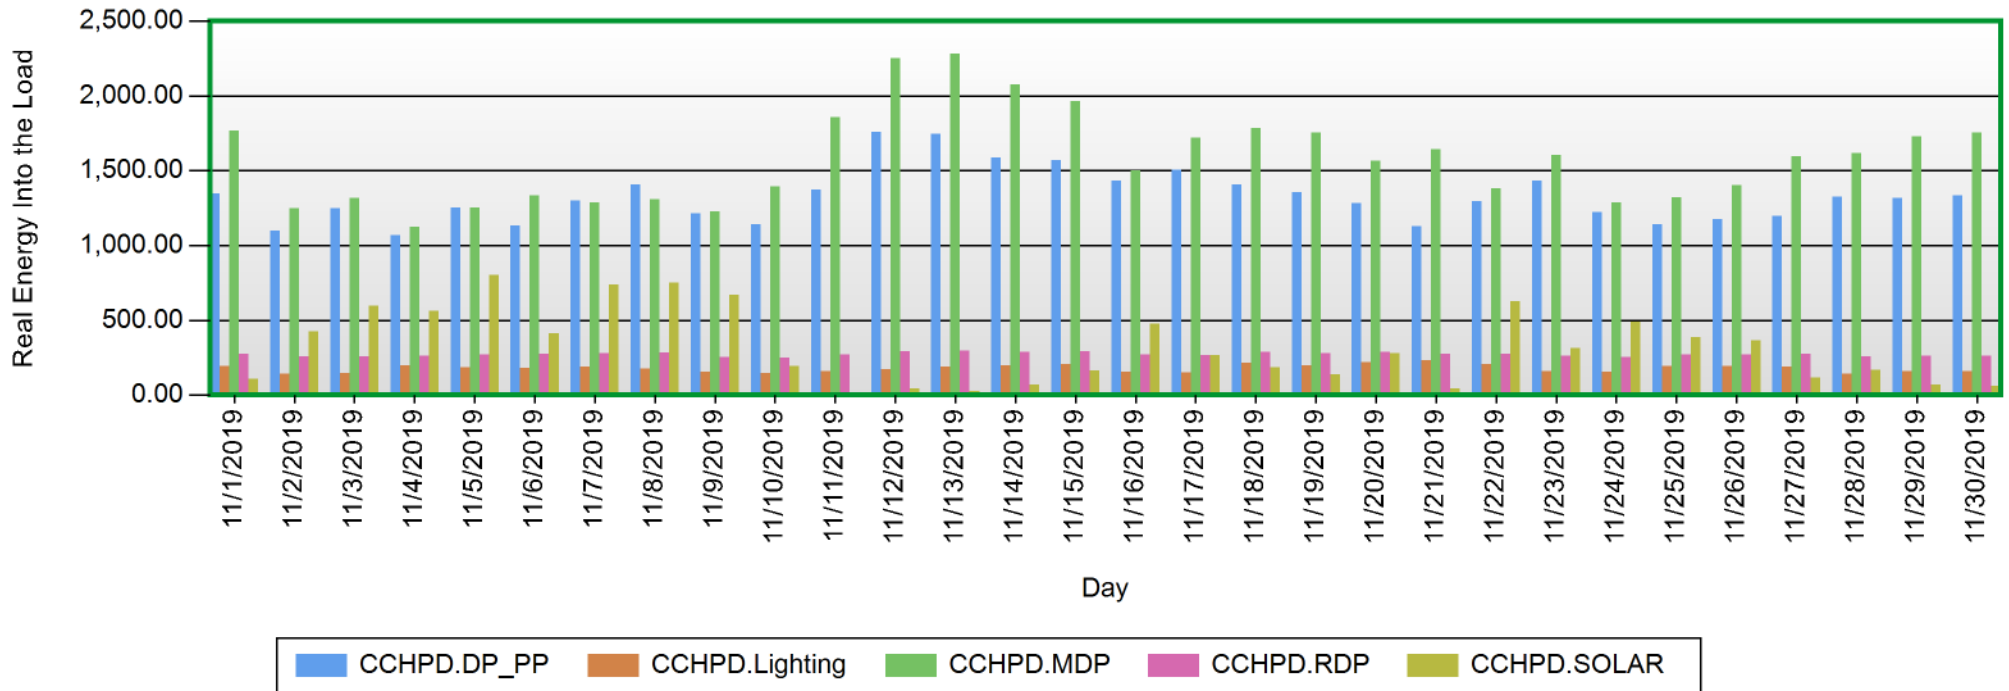

Data Warnings

Message	Date Added
One or more gaps were detected in data used for this report.	12/6/2019 3:59:03 PM
A Daylight Savings Time transition occurred during the requested date range. Data for the DST transition interval is duplicated/missing.	12/6/2019 3:59:03 PM

Sources

CCHPD.Lighting
CCHPD.MDP
CCHPD.SOLAR
CCHPD.DP_PP
CCHPD.RDP

11/1/2019 12:00:00 AM - 11/30/2019 11:59:00 PM (Server Local)

Energy Usage Start Of Day - End Of Day

Energy Usage Start Of Day - End Of Day