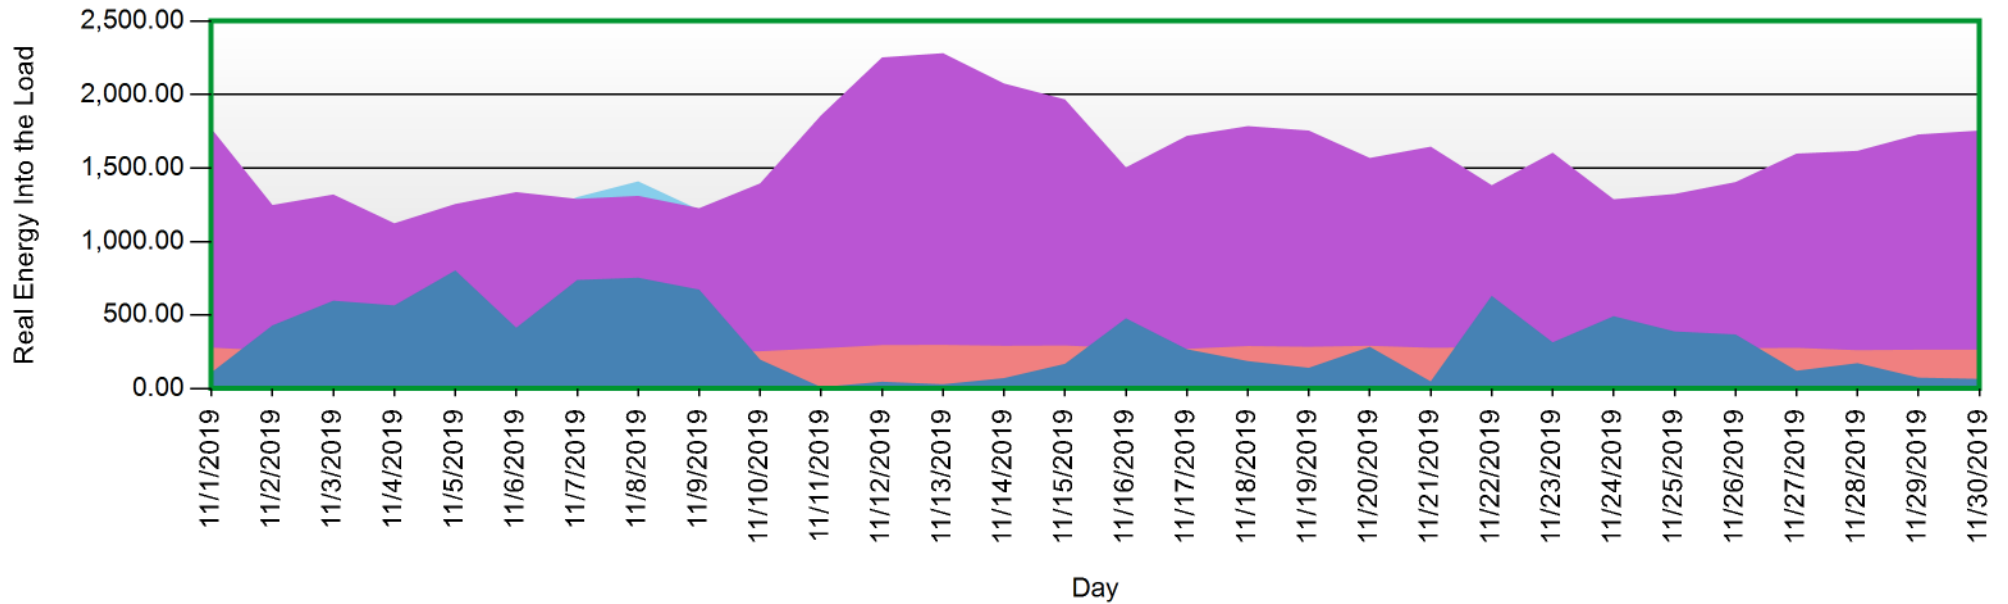

Data Warnings

Message	Date Added
One or more gaps were detected in data used for this report.	12/6/2019 3:59:03 PM
A Daylight Savings Time transition occurred during the requested date range. Data for the DST transition interval is duplicated/missing.	12/6/2019 3:59:03 PM

Sources

CCHPD.Lighting
CCHPD.MDP
CCHPD.SOLAR
CCHPD.DP_PP
CCHPD.RDP

11/1/2019 12:00:00 AM - 11/30/2019 11:59:00 PM (Server Local)

Energy Usage Start Of Day - End Of Day

Energy Usage Start Of Day - End Of Day

Energy Usage Start Of Day - End Of Day

CCHPD.DP_PP (kWh)

CCHPD.Lighting (kWh)

CCHPD.MDP (kWh)

CCHPD.RDP (kWh)

CCHPD.SOLAR (kWh)

11/1/2019 12:00:00 AM - 11/30/2019 11:59:00 PM (Server Local)

11/1/2019 12:00:00 AM - 11/30/2019 11:59:00 PM (Server Local)