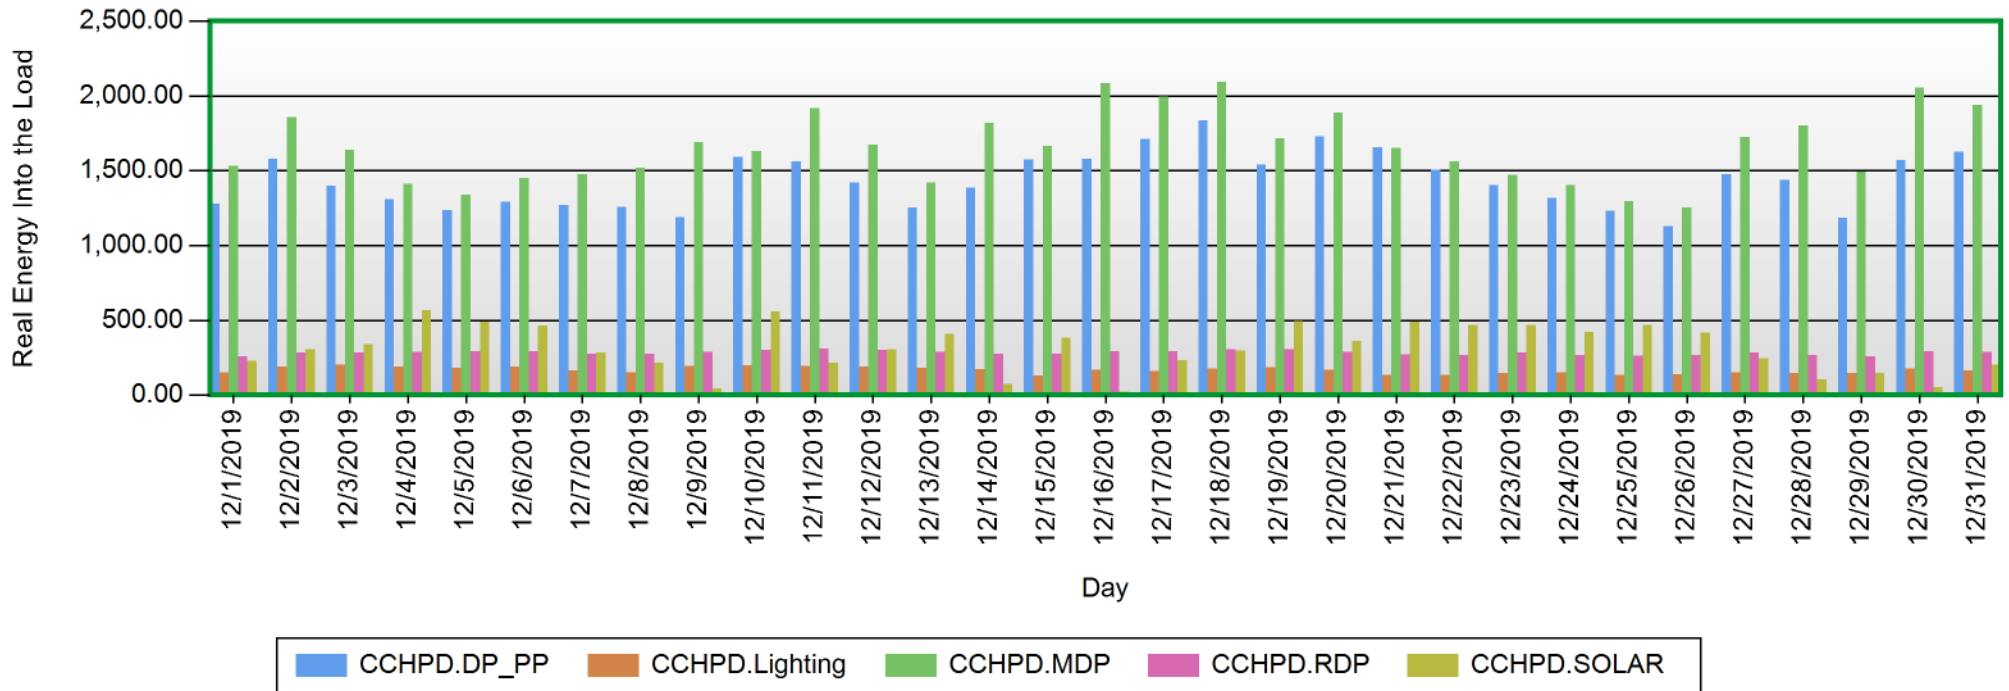

12/1/2019 12:00:00 AM - 12/31/2019 11:59:00 PM (Server Local)

Data Warnings

Message	Date Added
One or more gaps were detected in data used for this report.	1/6/2020 12:39:25 PM

Sources

CCHPD.Lighting
CCHPD.MDP
CCHPD.SOLAR
CCHPD.DP_PP
CCHPD.RDP

12/1/2019 12:00:00 AM - 12/31/2019 11:59:00 PM (Server Local)

Energy Usage Start Of Day - End Of Day

12/1/2019 12:00:00 AM - 12/31/2019 11:59:00 PM (Server Local)

Energy Usage Start Of Day - End Of Day

CCHPD.DP_PP (kWh)