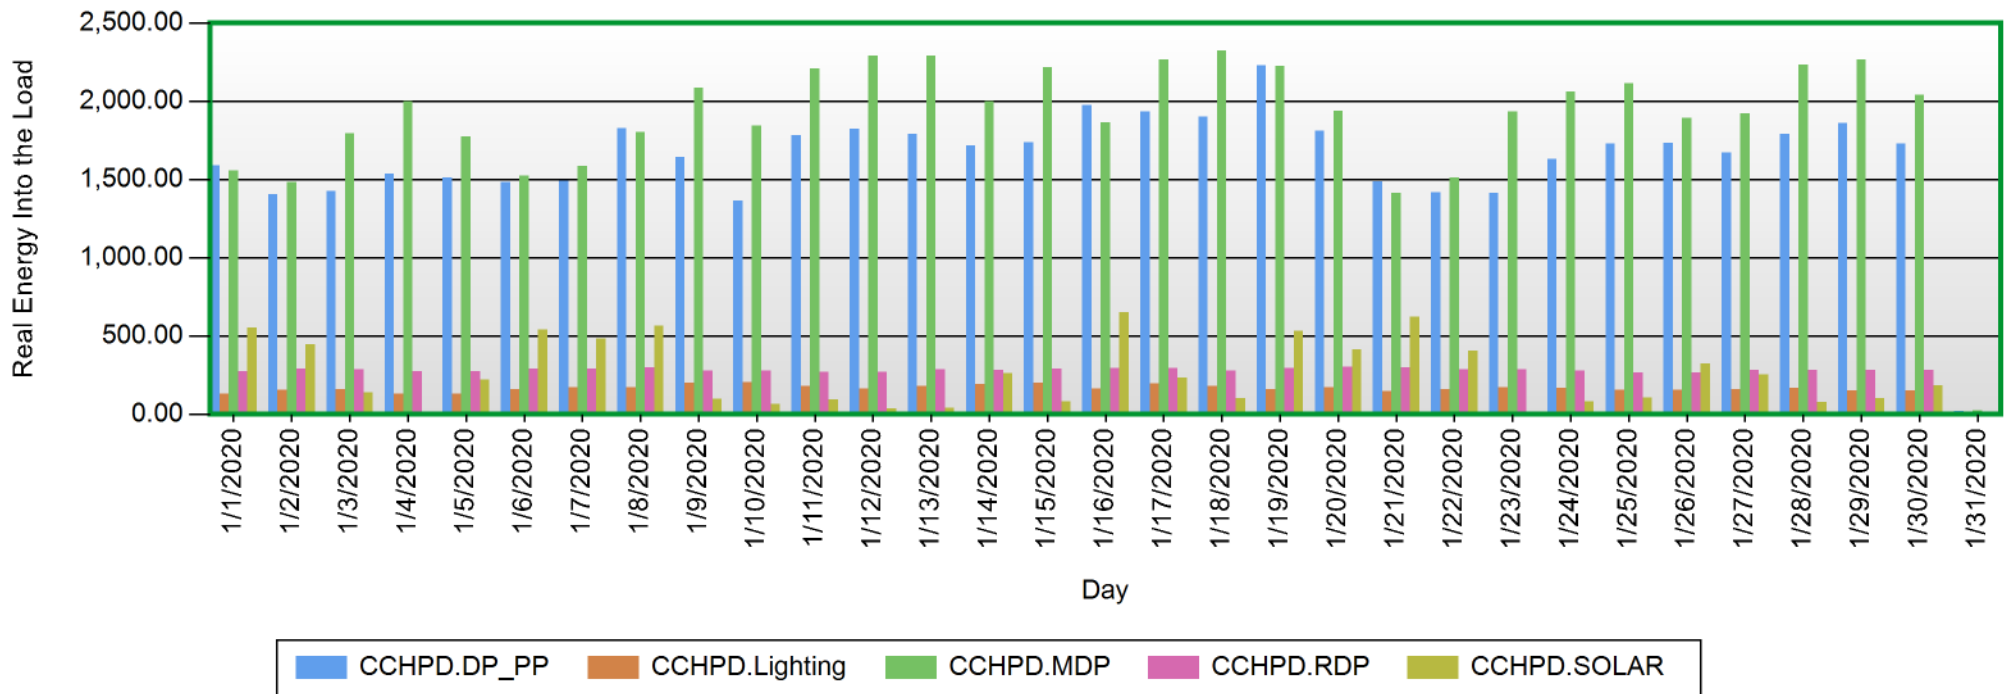

### Sources

- CCHPD.Lighting
- CCHPD.MDP
- CCHPD.SOLAR
- CCHPD.DP\_PP
- CCHPD.RDP

Energy Usage Start Of Day - End Of Day

1/1/2020 12:00:00 AM - 1/31/2020 12:00:00 AM (Server Local)

### Energy Usage Start Of Day - End Of Day

1/1/2020 12:00:00 AM - 1/31/2020 12:00:00 AM (Server Local)