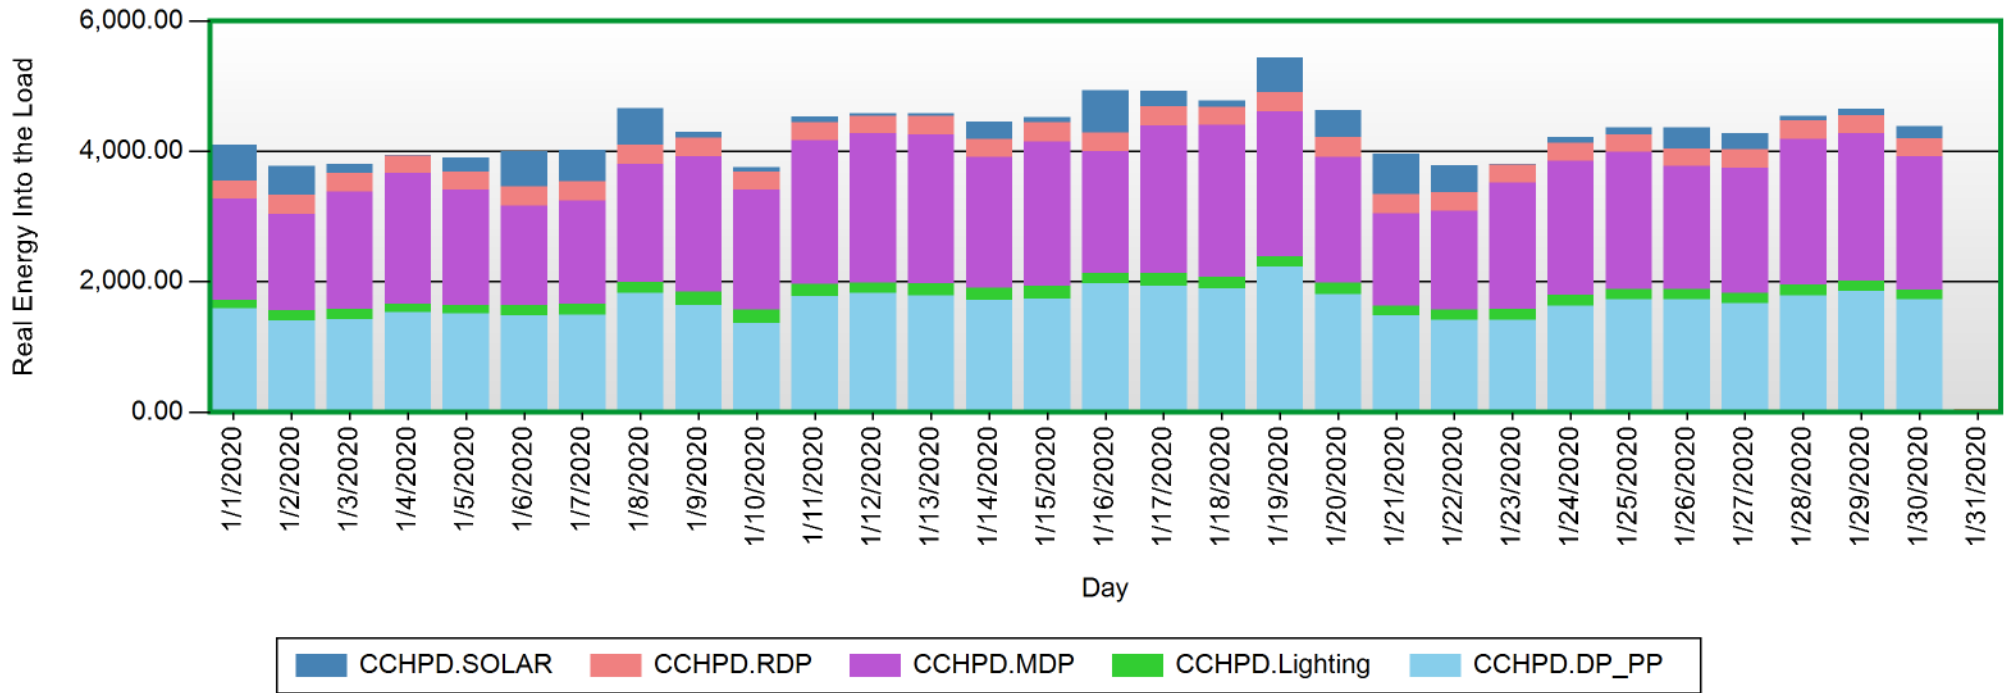

### Sources

- CCHPD.Lighting
- CCHPD.MDP
- CCHPD.SOLAR
- CCHPD.DP\_PP
- CCHPD.RDP

Energy Usage Start Of Day - End Of Day

1/1/2020 12:00:00 AM - 1/31/2020 12:00:00 AM (Server Local)

### Energy Usage Start Of Day - End Of Day

1/1/2020 12:00:00 AM - 1/31/2020 12:00:00 AM (Server Local)