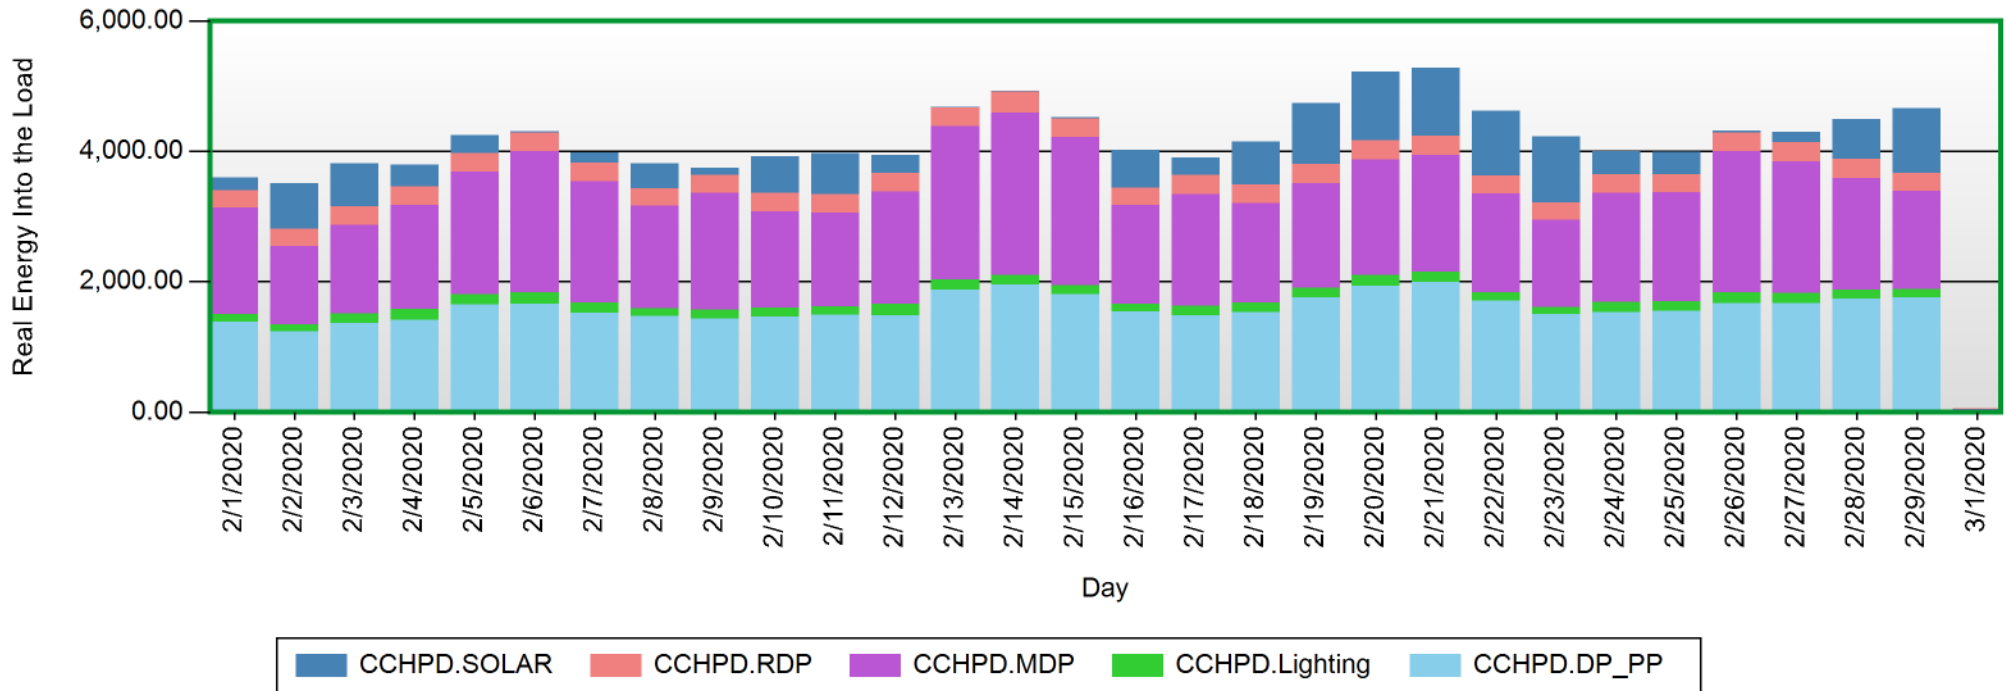

Sources

- CCHPD.Lighting
- CCHPD.MDP
- CCHPD.SOLAR
- CCHPD.DP_PP
- CCHPD.RDP

Energy Usage Start Of Day - End Of Day

2/1/2020 12:00:00 AM - 3/1/2020 12:00:00 AM (Server Local)

Energy Usage Start Of Day - End Of Day

Energy Usage Start Of Day - End Of Day