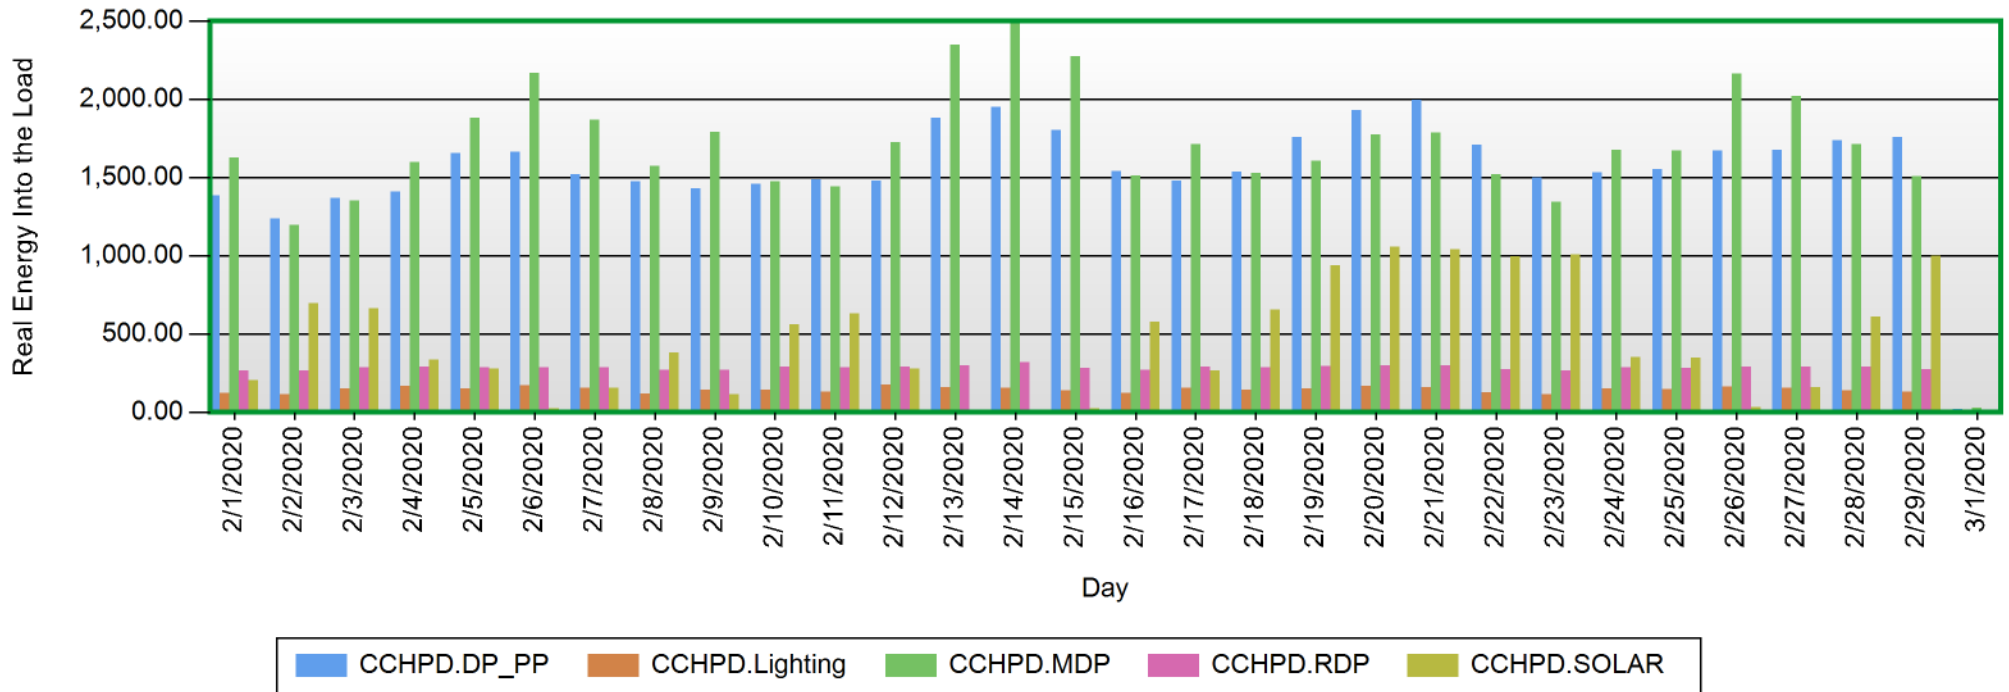

Sources

- CCHPD.Lighting
- CCHPD.MDP
- CCHPD.SOLAR
- CCHPD.DP_PP
- CCHPD.RDP

Energy Usage Start Of Day - End Of Day

2/1/2020 12:00:00 AM - 3/1/2020 12:00:00 AM (Server Local)

Energy Usage Start Of Day - End Of Day

Energy Usage Start Of Day - End Of Day