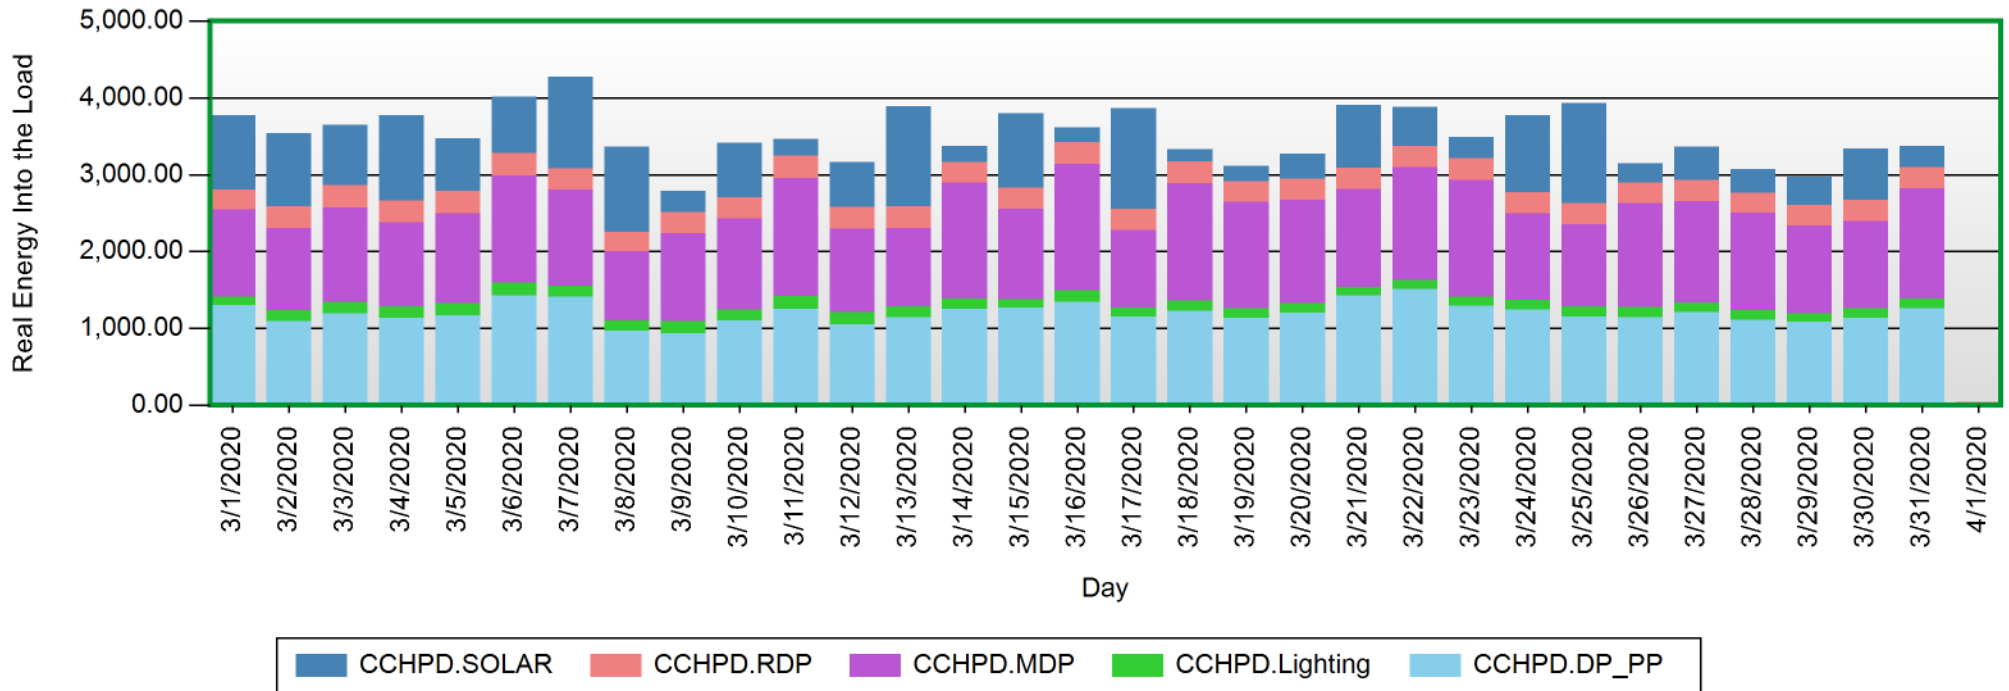

Sources

- CCHPD.Lighting
- CCHPD.MDP
- CCHPD.SOLAR
- CCHPD.DP_PP
- CCHPD.RDP

Energy Usage Start Of Day - End Of Day

3/1/2020 12:00:00 AM - 4/1/2020 12:00:00 AM (Server Local)

Energy Usage Start Of Day - End Of Day

Energy Usage Start Of Day - End Of Day