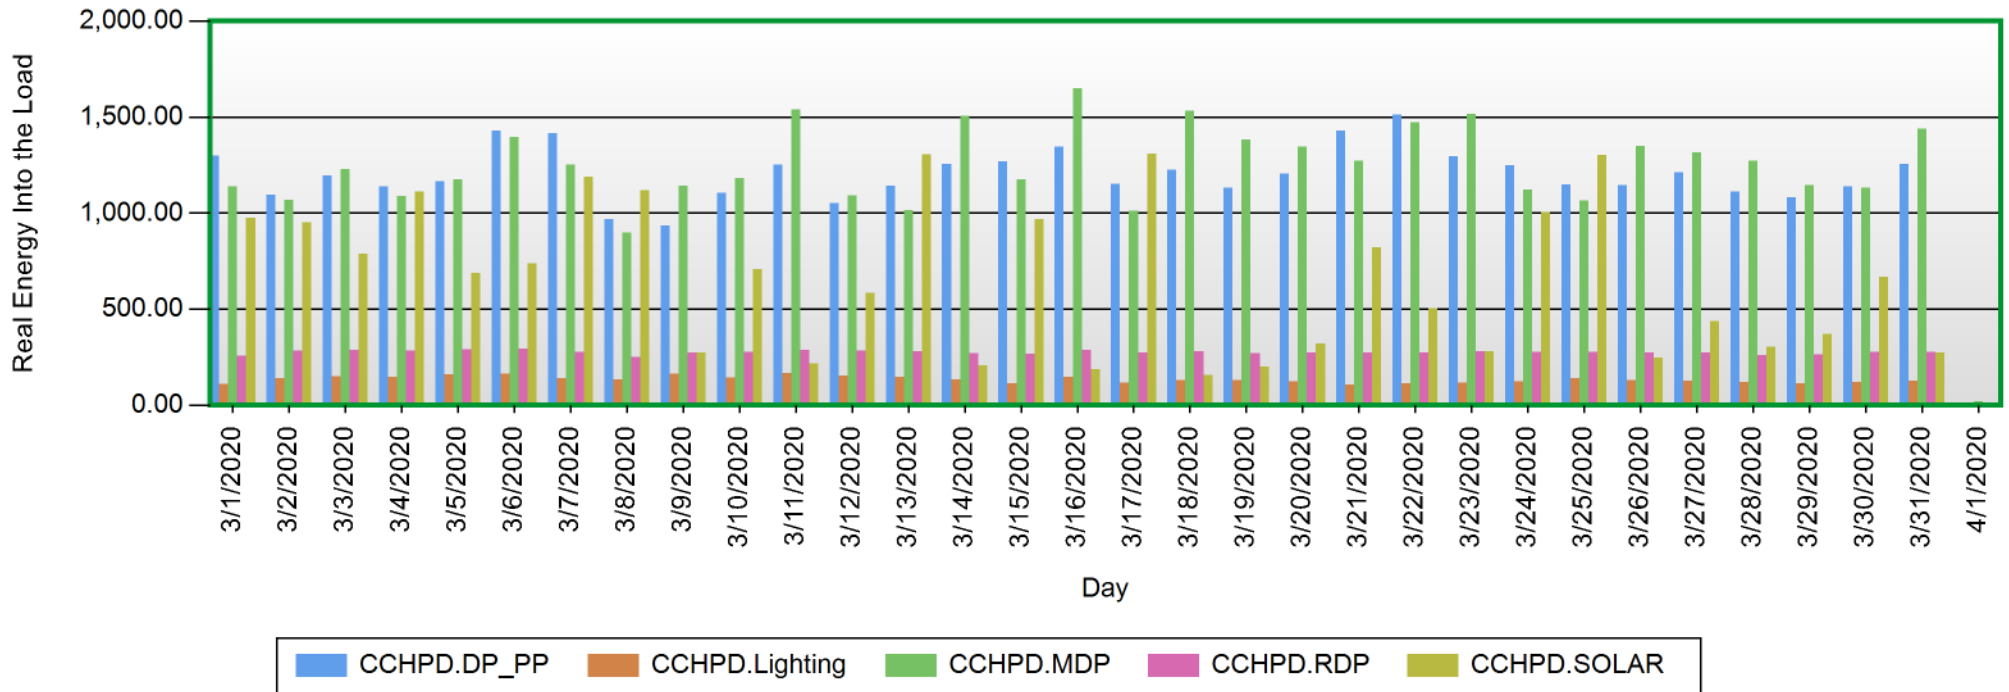

Sources

- CCHPD.Lighting
- CCHPD.MDP
- CCHPD.SOLAR
- CCHPD.DP_PP
- CCHPD.RDP

Energy Usage Start Of Day - End Of Day

3/1/2020 12:00:00 AM - 4/1/2020 12:00:00 AM (Server Local)

Energy Usage Start Of Day - End Of Day

Energy Usage Start Of Day - End Of Day