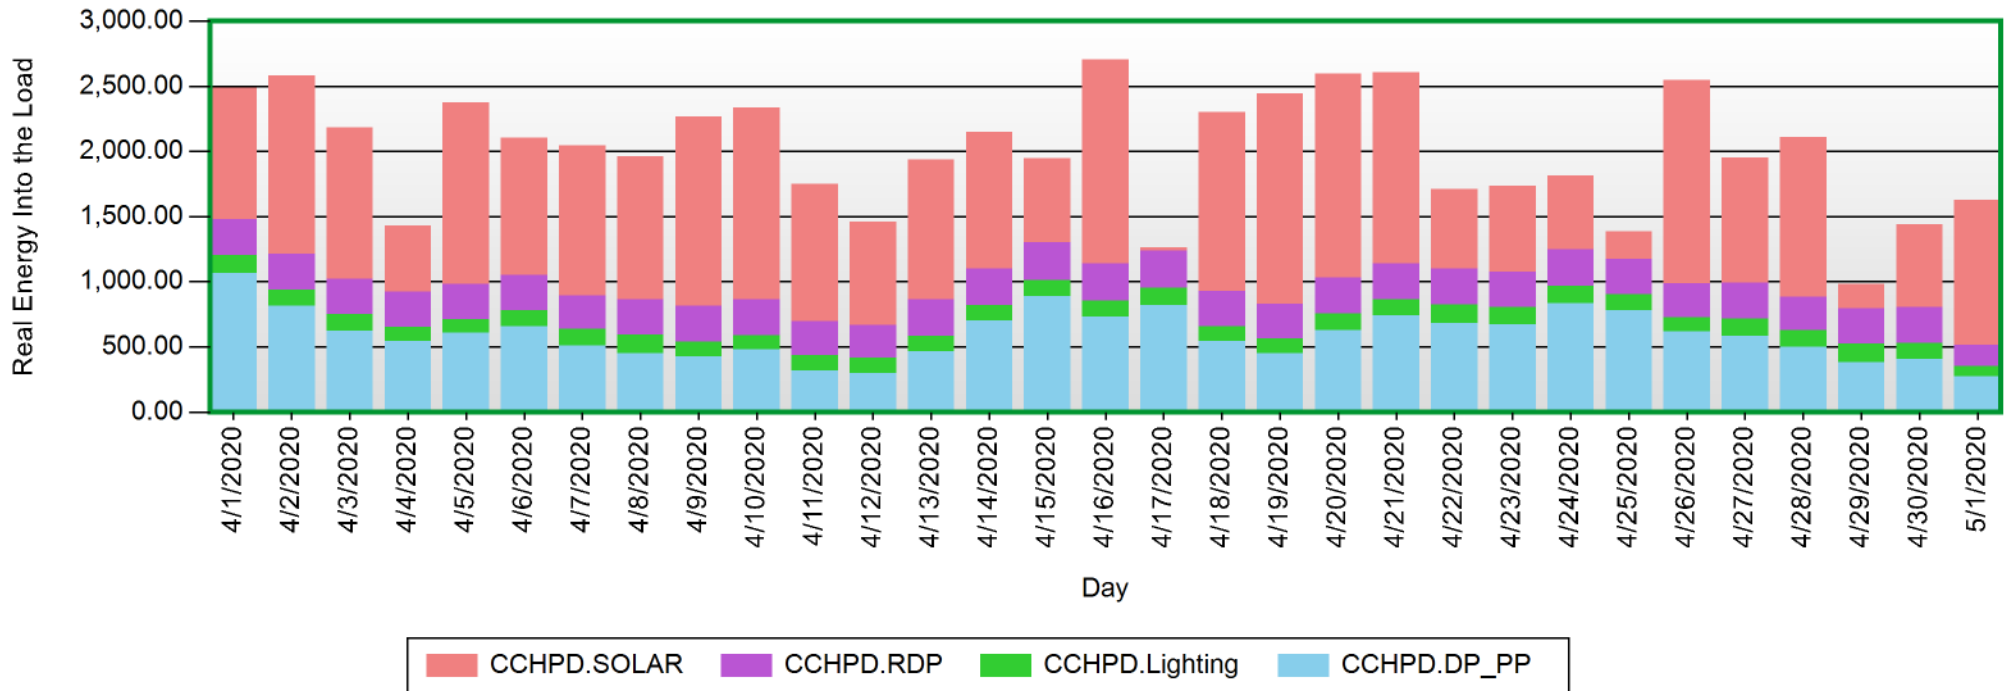

Sources

- CCHPD.Lighting
- CCHPD.SOLAR
- CCHPD.DP_PP
- CCHPD.RDP

Energy Usage Start Of Day - End Of Day

4/1/2020 12:00:00 AM - 5/1/2020 11:59:00 PM (Server Local)

Energy Usage Start Of Day - End Of Day

Energy Usage Start Of Day - End Of Day