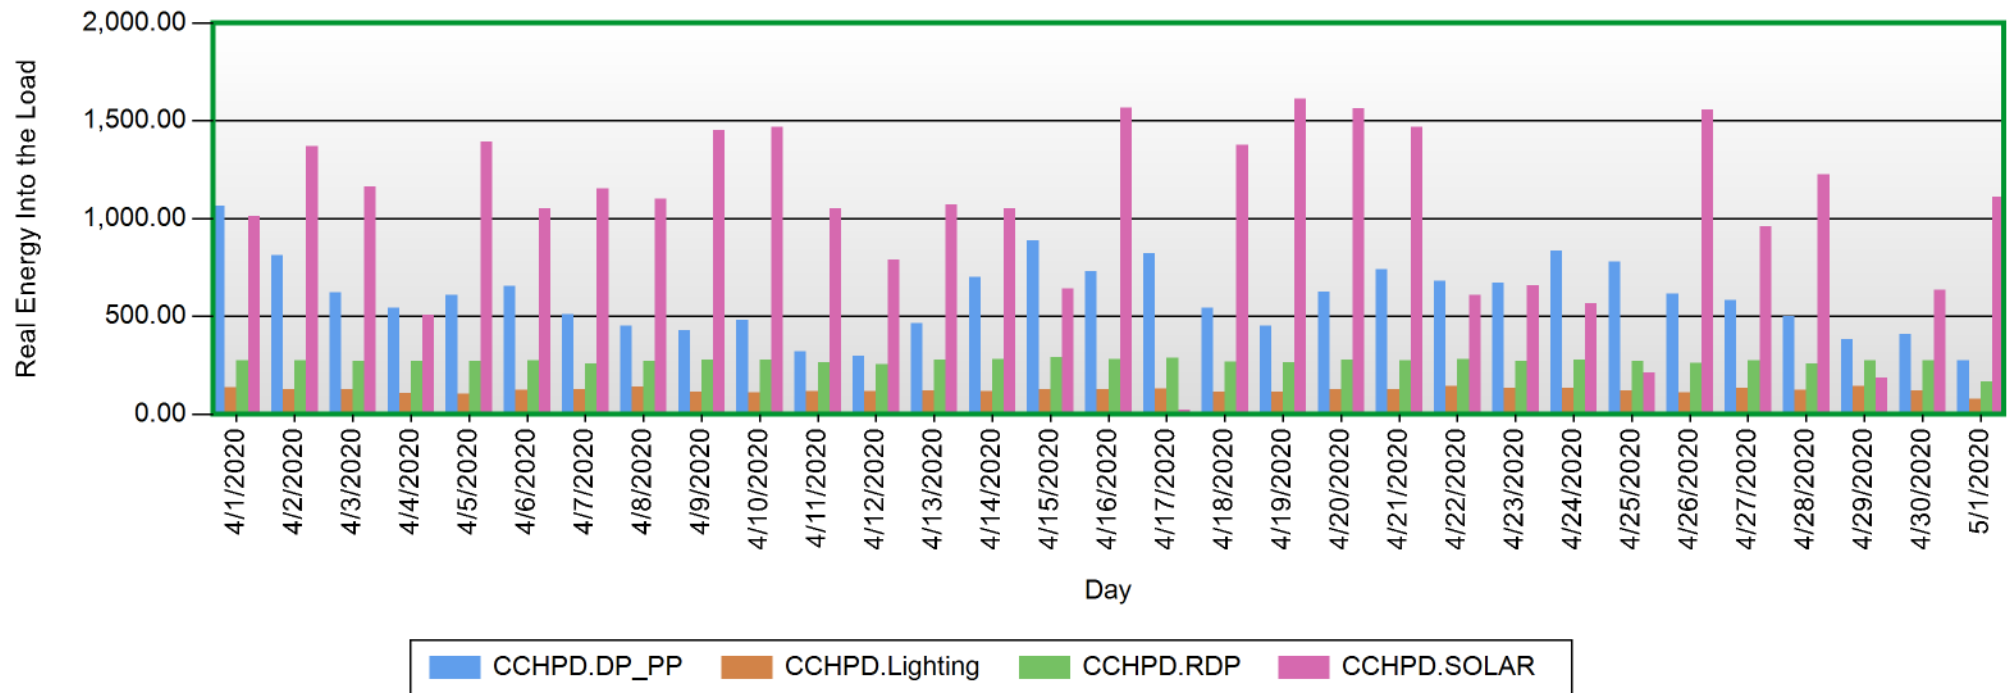

Sources

- CCHPD.Lighting
- CCHPD.SOLAR
- CCHPD.DP_PP
- CCHPD.RDP

Energy Usage Start Of Day - End Of Day

4/1/2020 12:00:00 AM - 5/1/2020 11:59:00 PM (Server Local)

Energy Usage Start Of Day - End Of Day

Energy Usage Start Of Day - End Of Day