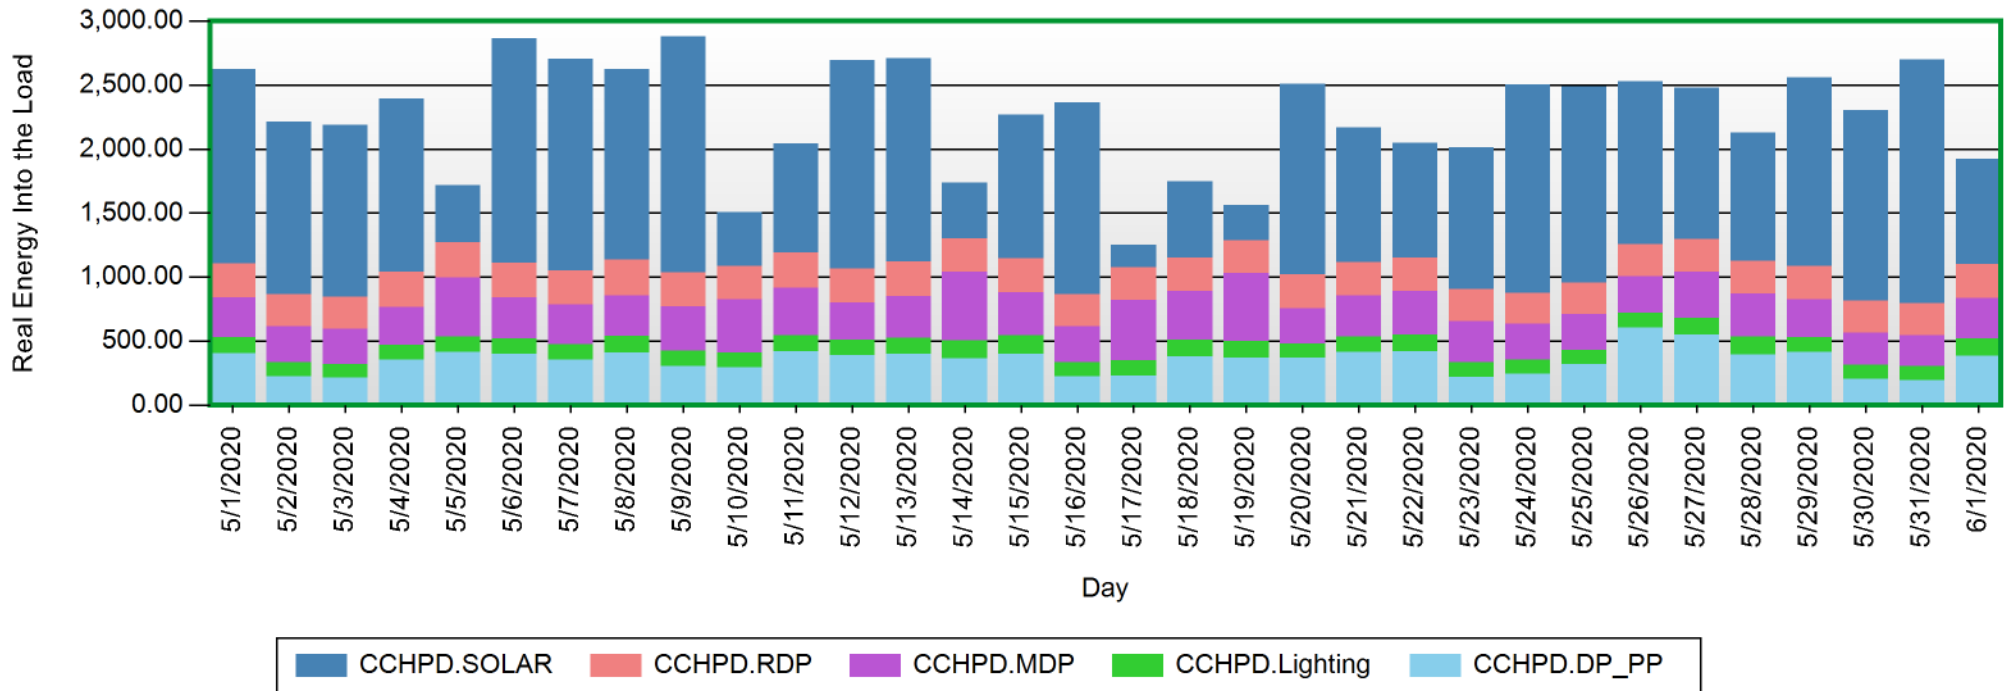

Sources

- CCHPD.Lighting
- CCHPD.MDP
- CCHPD.SOLAR
- CCHPD.DP_PP
- CCHPD.RDP

Energy Usage Start Of Day - End Of Day

5/1/2020 12:00:00 AM - 6/1/2020 11:59:00 PM (Server Local)

Energy Usage Start Of Day - End Of Day

Energy Usage Start Of Day - End Of Day