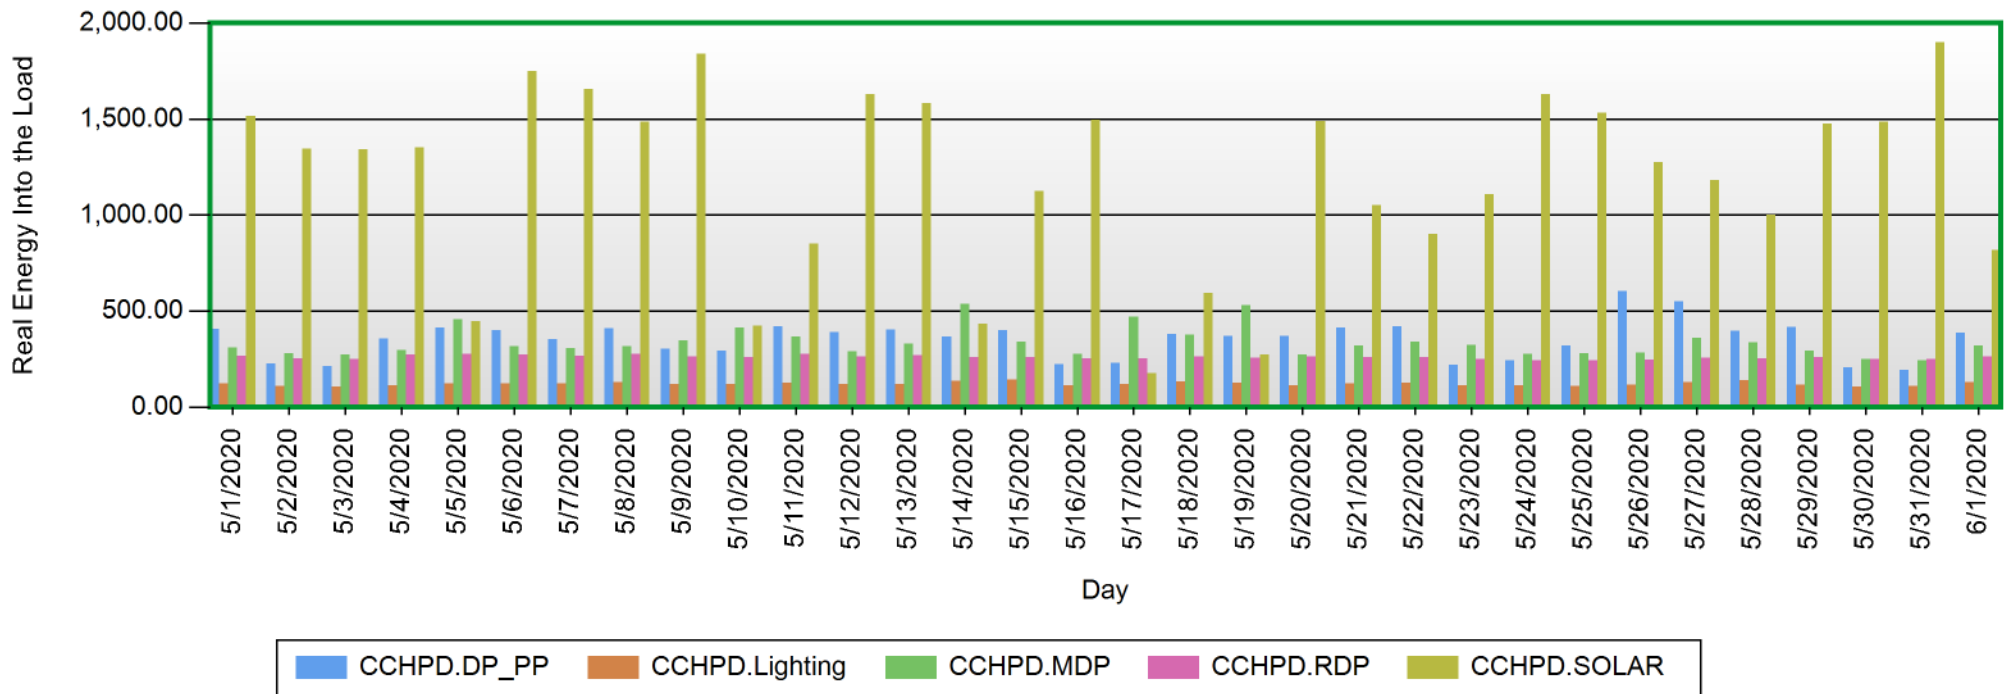

Sources

- CCHPD.Lighting
- CCHPD.MDP
- CCHPD.SOLAR
- CCHPD.DP_PP
- CCHPD.RDP

Energy Usage Start Of Day - End Of Day

5/1/2020 12:00:00 AM - 6/1/2020 11:59:00 PM (Server Local)

Energy Usage Start Of Day - End Of Day

Energy Usage Start Of Day - End Of Day