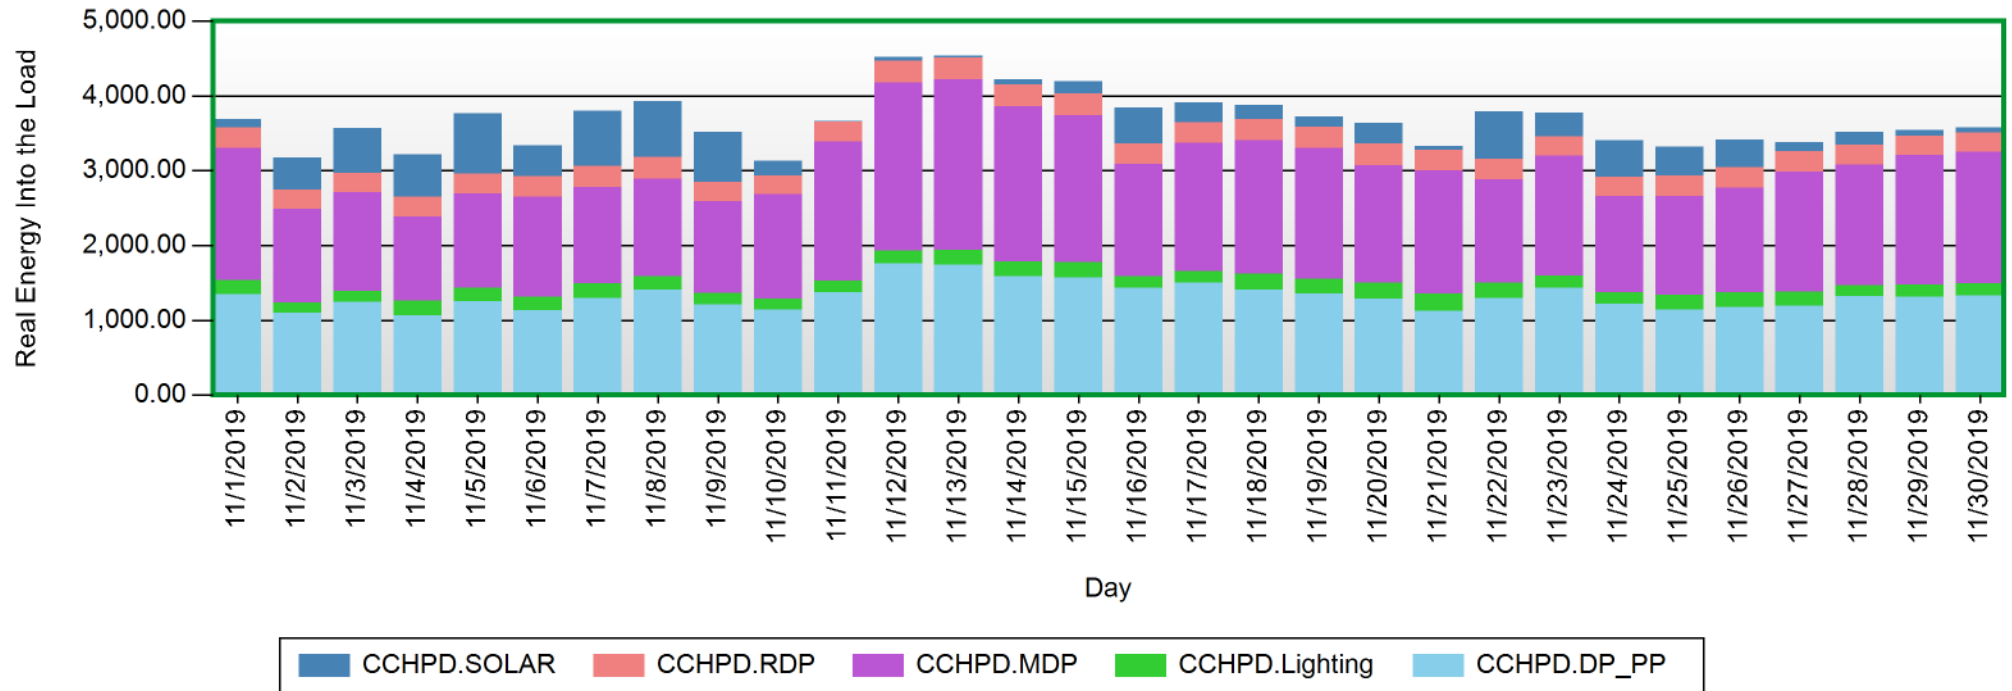

Sources

- CCHPD.Lighting
- CCHPD.MDP
- CCHPD.SOLAR
- CCHPD.DP_PP
- CCHPD.RDP

Energy Usage Start Of Day - End Of Day

11/1/2019 12:00:00 AM - 11/30/2019 11:59:00 PM (Server Local)

Energy Usage Start Of Day - End Of Day

Energy Usage Start Of Day - End Of Day