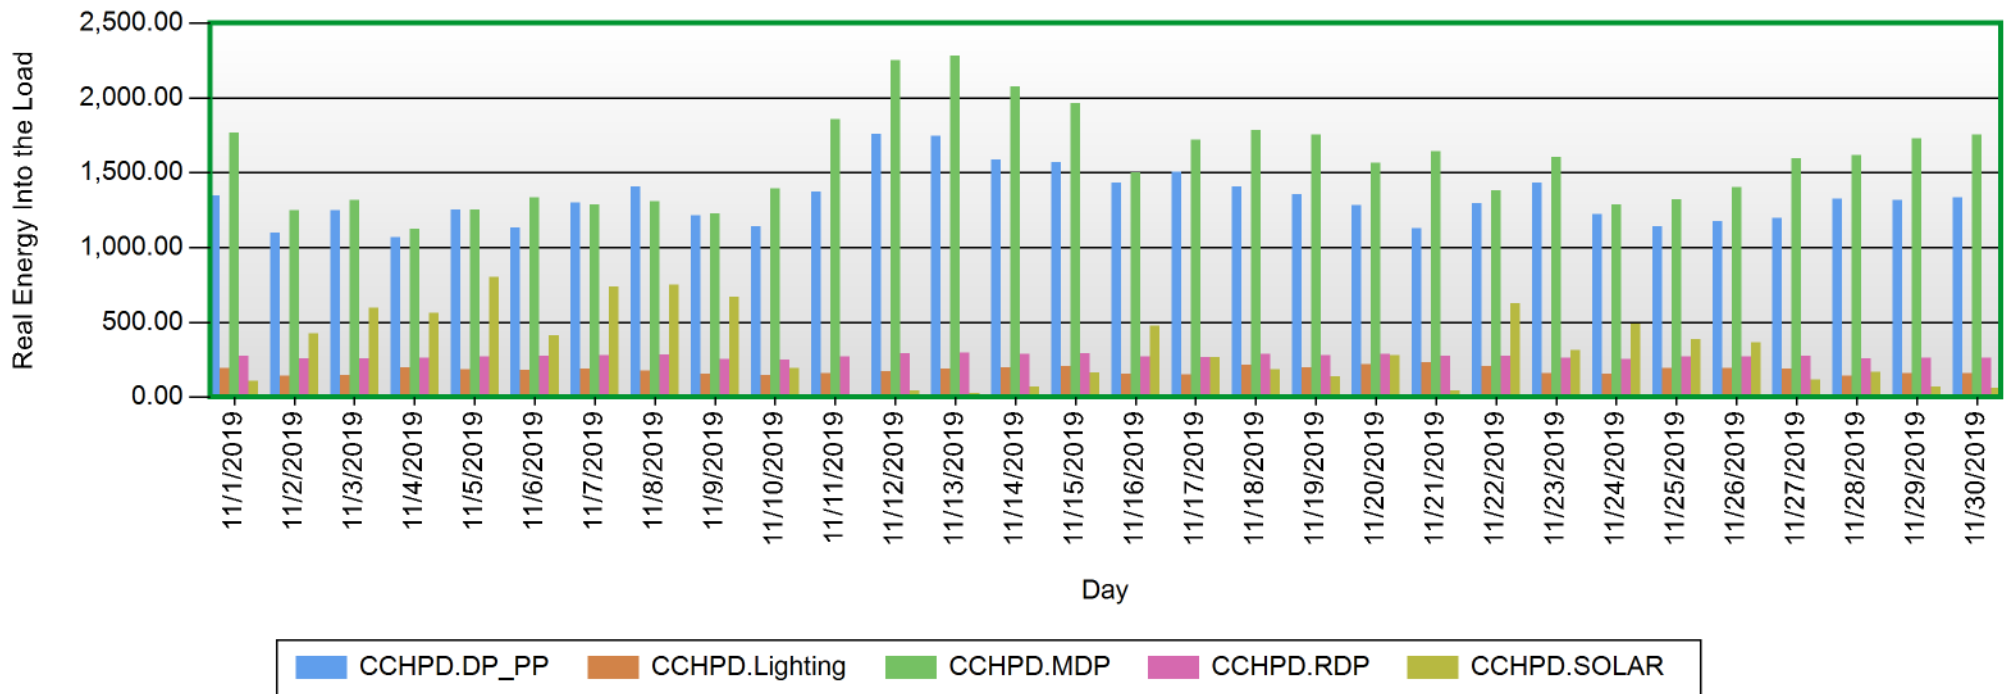

Sources

- CCHPD.Lighting
- CCHPD.MDP
- CCHPD.SOLAR
- CCHPD.DP_PP
- CCHPD.RDP

Energy Usage Start Of Day - End Of Day

11/1/2019 12:00:00 AM - 11/30/2019 11:59:00 PM (Server Local)

Energy Usage Start Of Day - End Of Day

Energy Usage Start Of Day - End Of Day