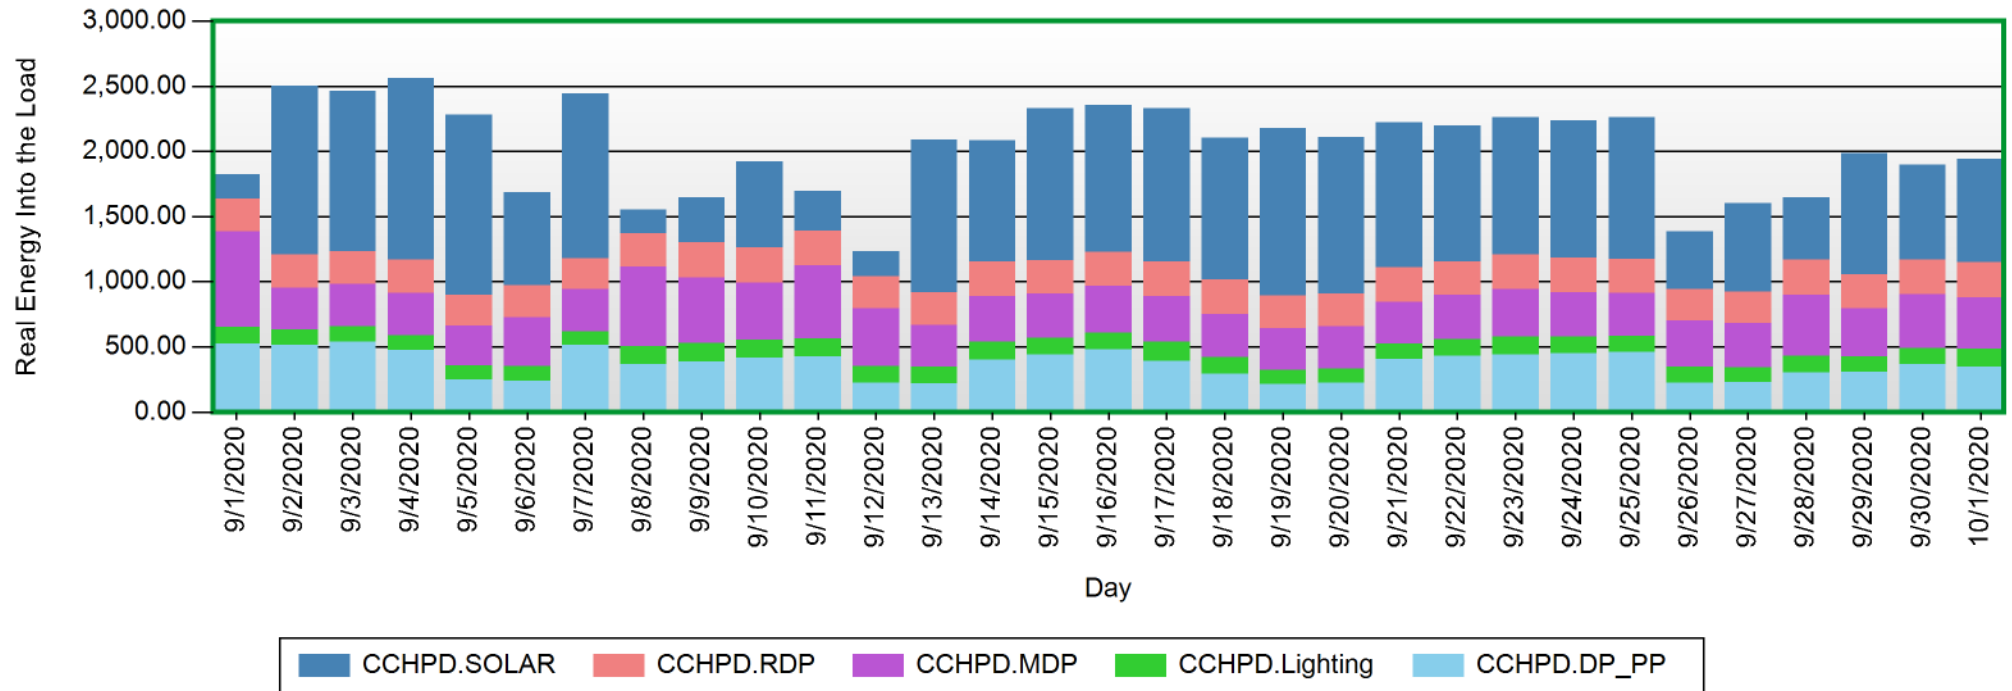

Sources

- CCHPD.Lighting
- CCHPD.MDP
- CCHPD.SOLAR
- CCHPD.DP_PP
- CCHPD.RDP

Energy Usage Start Of Day - End Of Day

9/1/2020 12:00:00 AM - 10/1/2020 11:59:00 PM (Server Local)

Energy Usage Start Of Day - End Of Day

Energy Usage Start Of Day - End Of Day