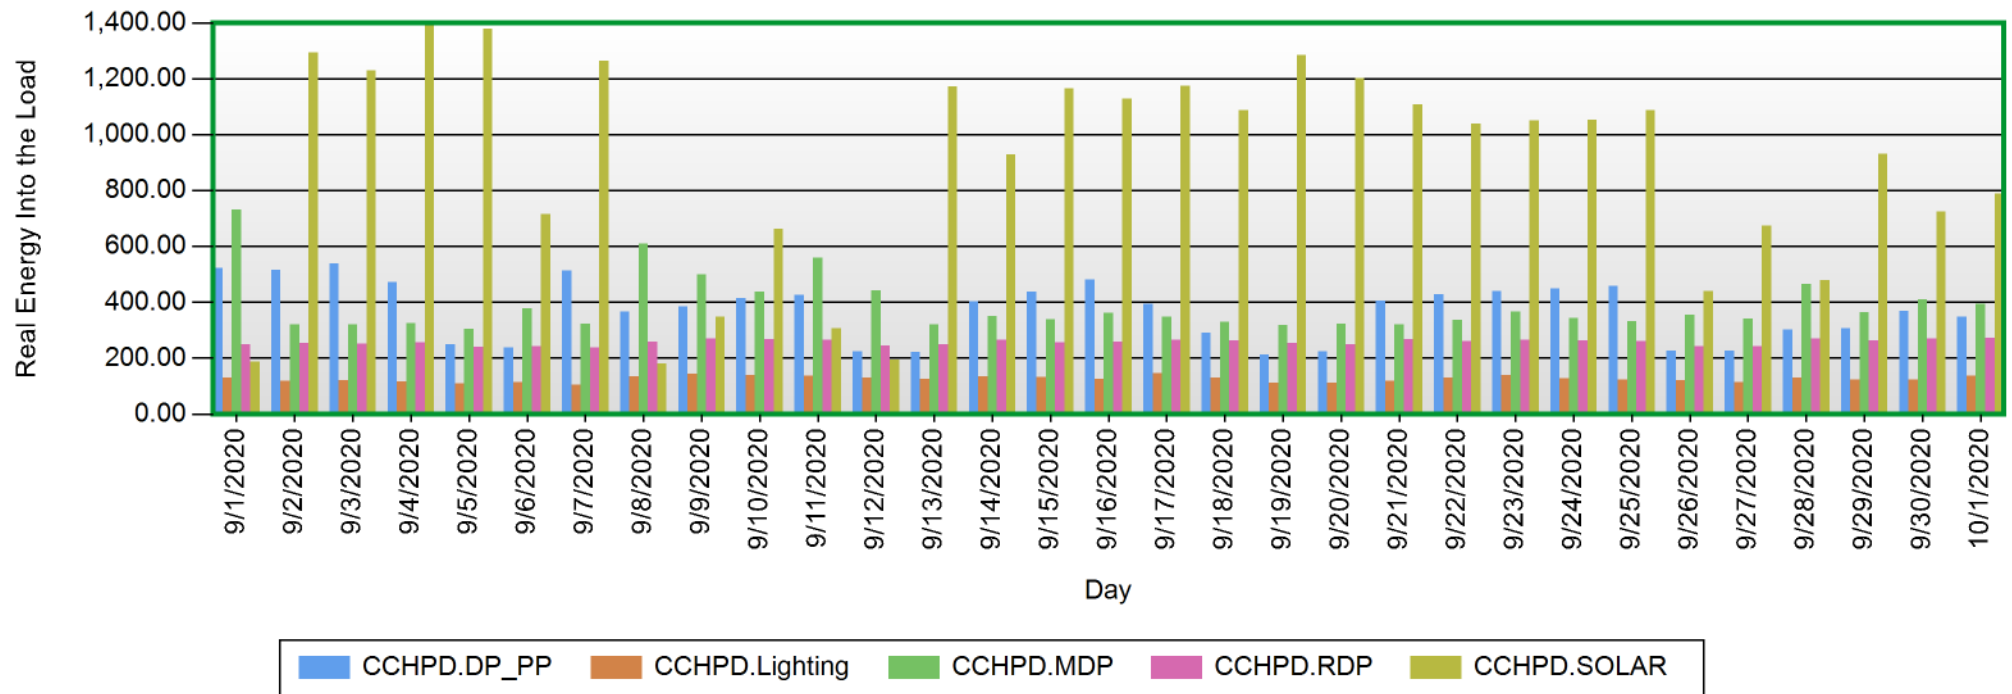

Sources

- CCHPD.Lighting
- CCHPD.MDP
- CCHPD.SOLAR
- CCHPD.DP_PP
- CCHPD.RDP

Energy Usage Start Of Day - End Of Day

9/1/2020 12:00:00 AM - 10/1/2020 11:59:00 PM (Server Local)

Energy Usage Start Of Day - End Of Day

Energy Usage Start Of Day - End Of Day