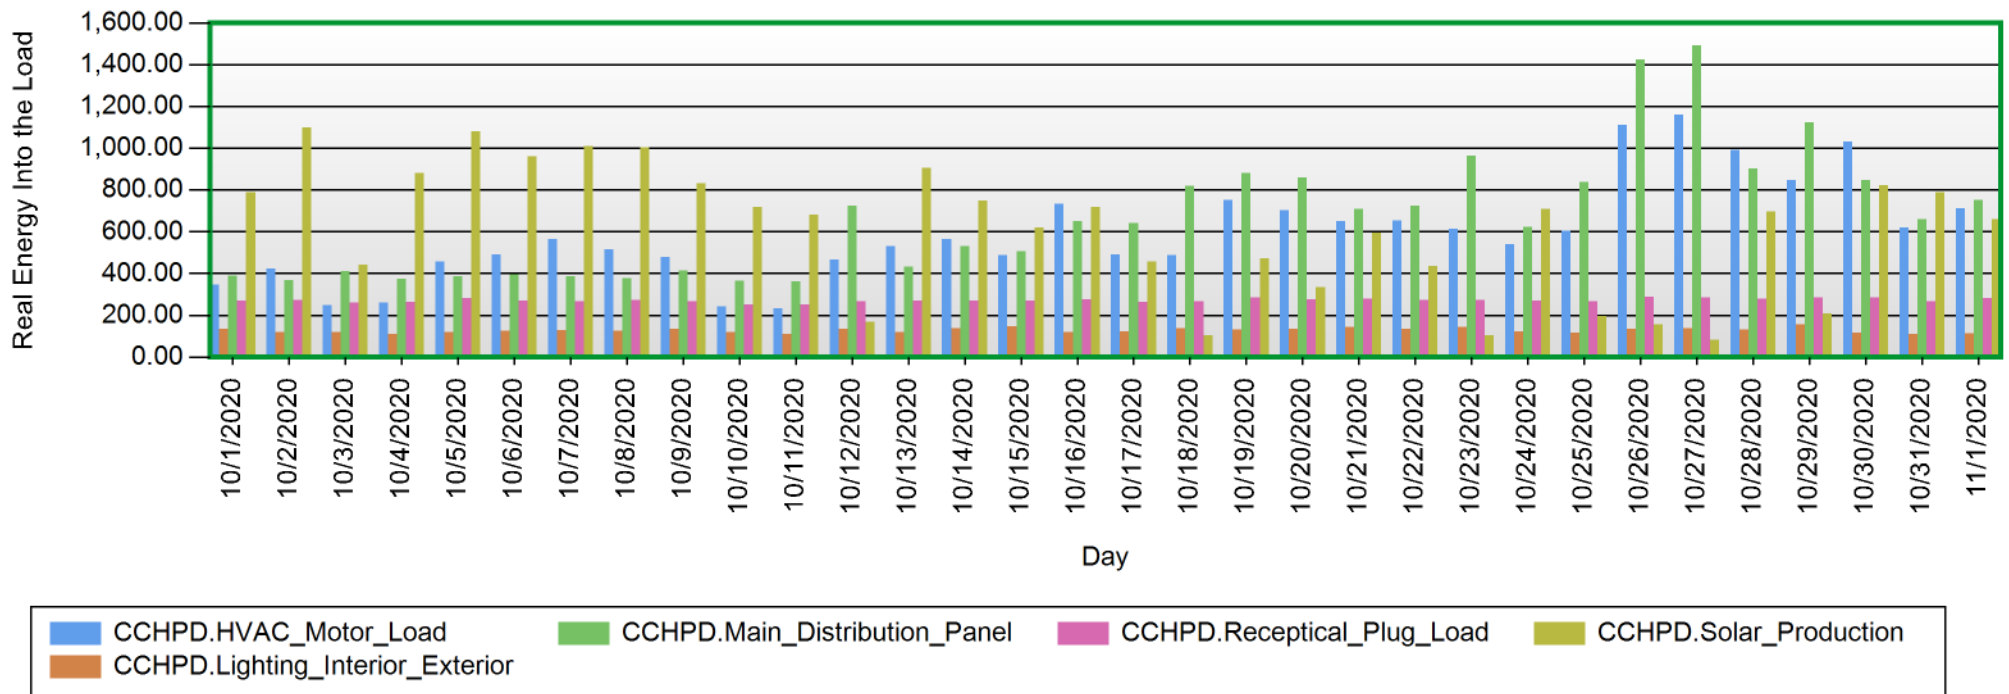

Sources

CCHPD.Lighting_Interior_Exterior
CCHPD.Main_Distribution_Panel
CCHPD.Solar_Production
CCHPD.HVAC_Motor_Load
CCHPD.Receptical_Plug_Load

Energy Usage Start Of Day - End Of Day

10/1/2020 12:00:00 AM - 11/1/2020 11:59:00 PM (Server Local)

Energy Usage Start Of Day - End Of Day

Energy Usage Start Of Day - End Of Day