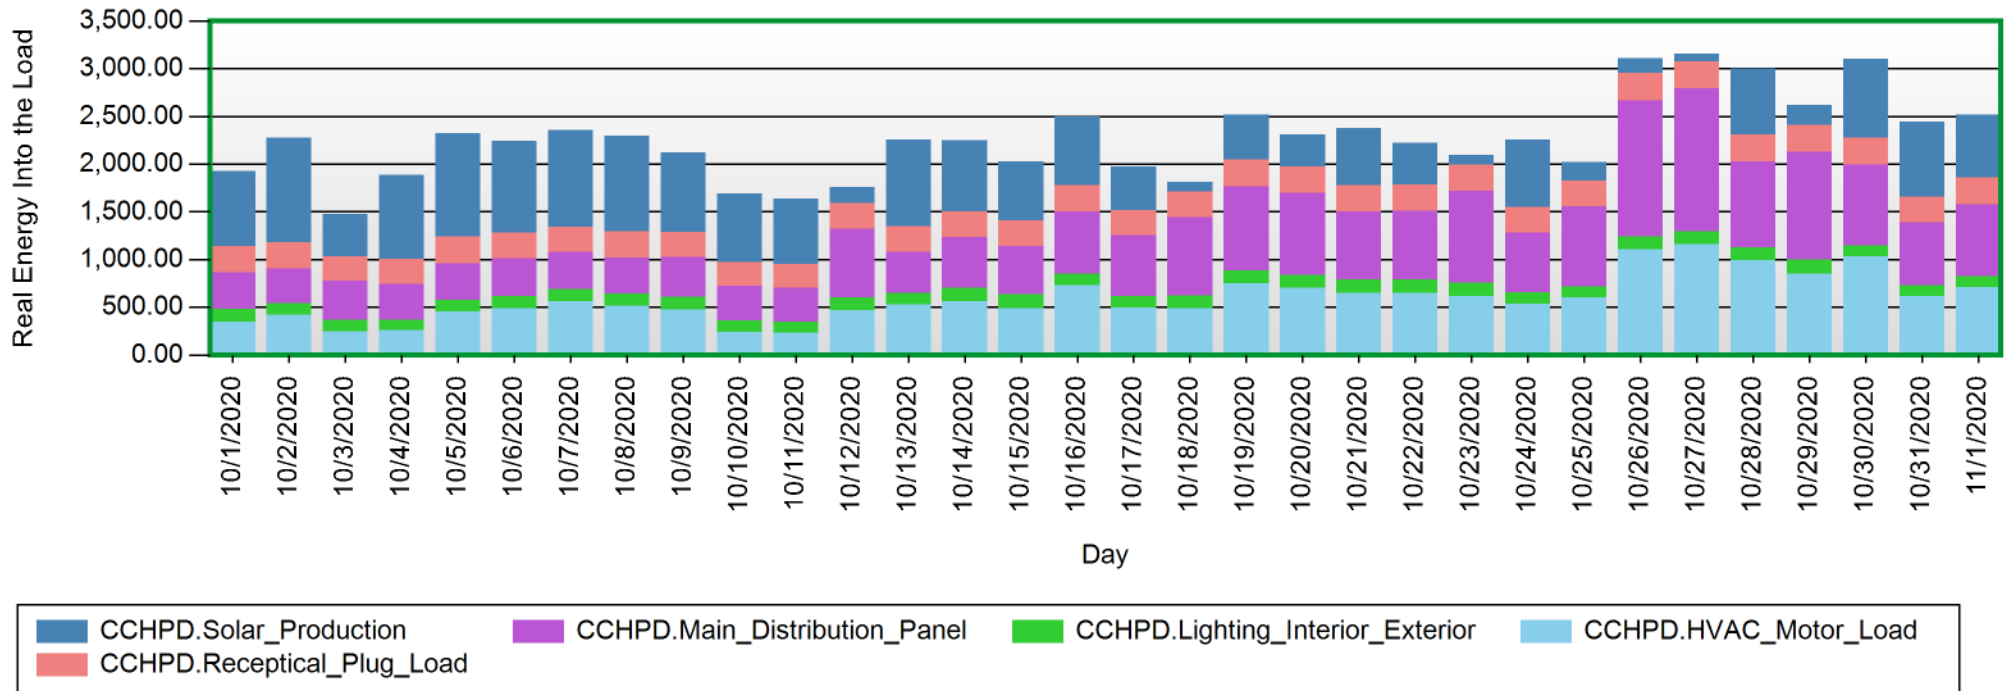

Sources

CCHPD.Lighting_Interior_Exterior
CCHPD.Main_Distribution_Panel
CCHPD.Solar_Production
CCHPD.HVAC_Motor_Load
CCHPD.Receptical_Plug_Load

Energy Usage Start Of Day - End Of Day

10/1/2020 12:00:00 AM - 11/1/2020 11:59:00 PM (Server Local)

Energy Usage Start Of Day - End Of Day

Energy Usage Start Of Day - End Of Day