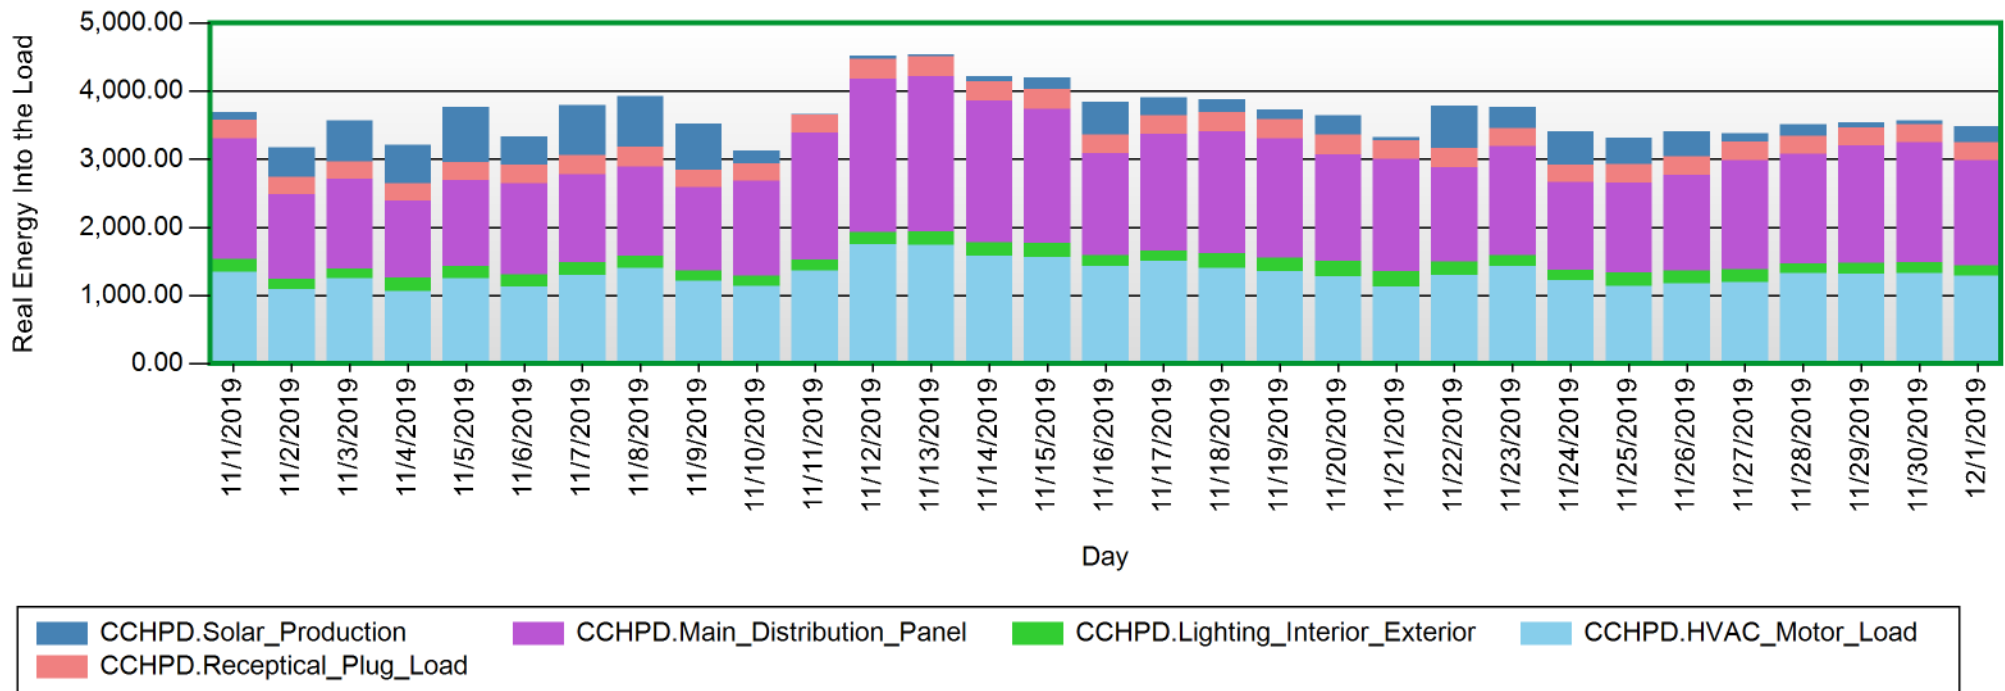

11/1/2019 12:00:00 AM - 12/1/2019 11:59:00 PM (Server Local)

Energy Usage Start Of Day - End Of Day