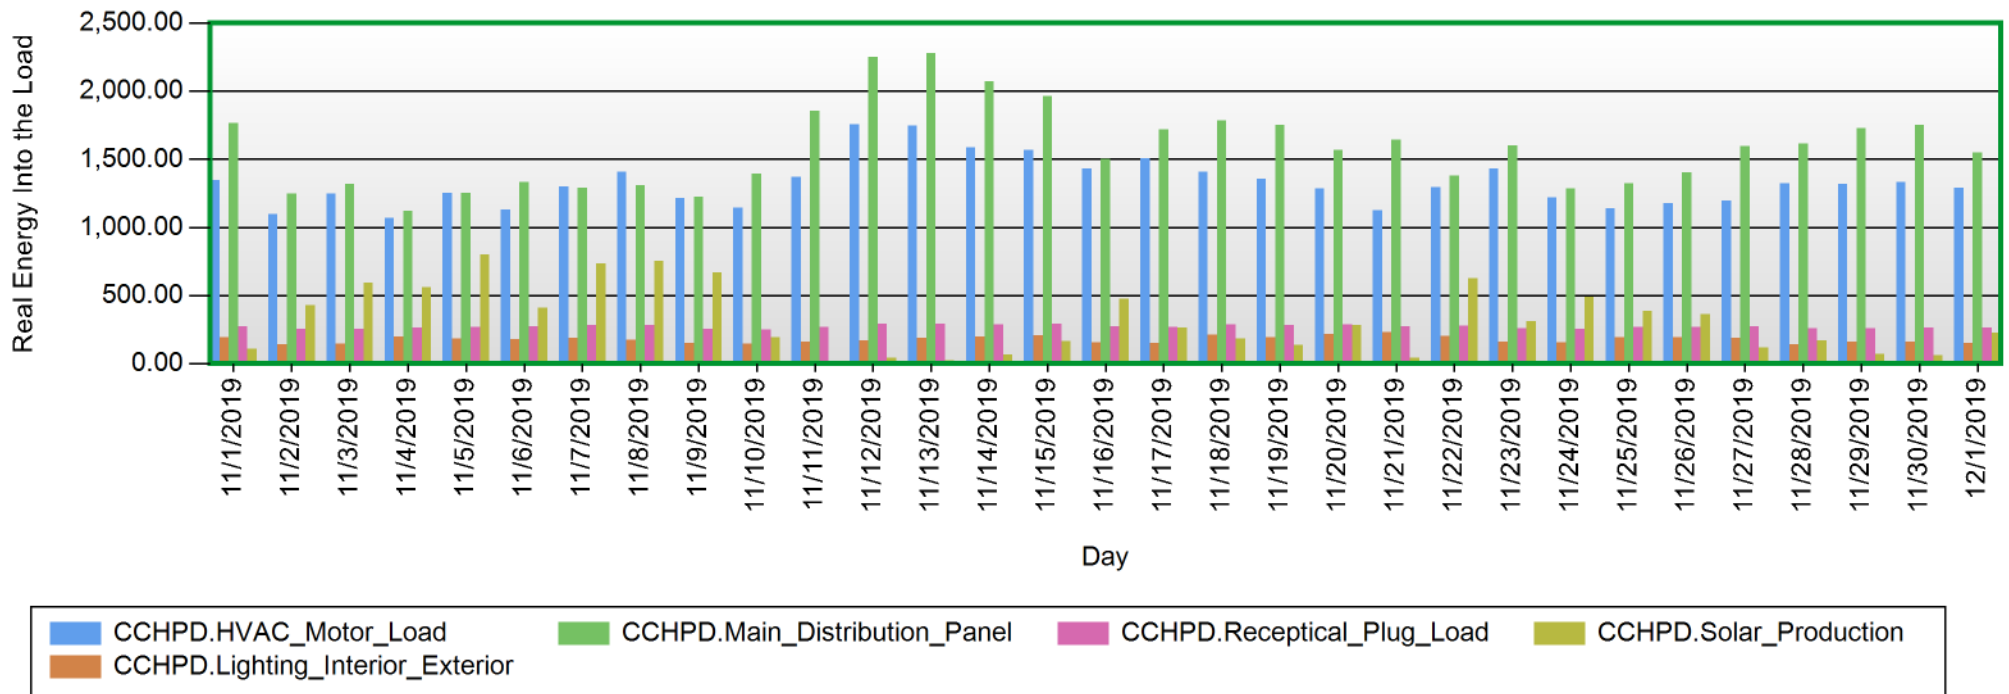

## Sources

CCHPD.Lighting_Interior_Exterior
CCHPD.Main_Distribution_Panel
CCHPD.Solar_Production
CCHPD.HVAC_Motor_Load
CCHPD.Receptical_Plug_Load

### Energy Usage Start Of Day - End Of Day

11/1/2019 12:00:00 AM - 12/1/2019 11:59:00 PM (Server Local)