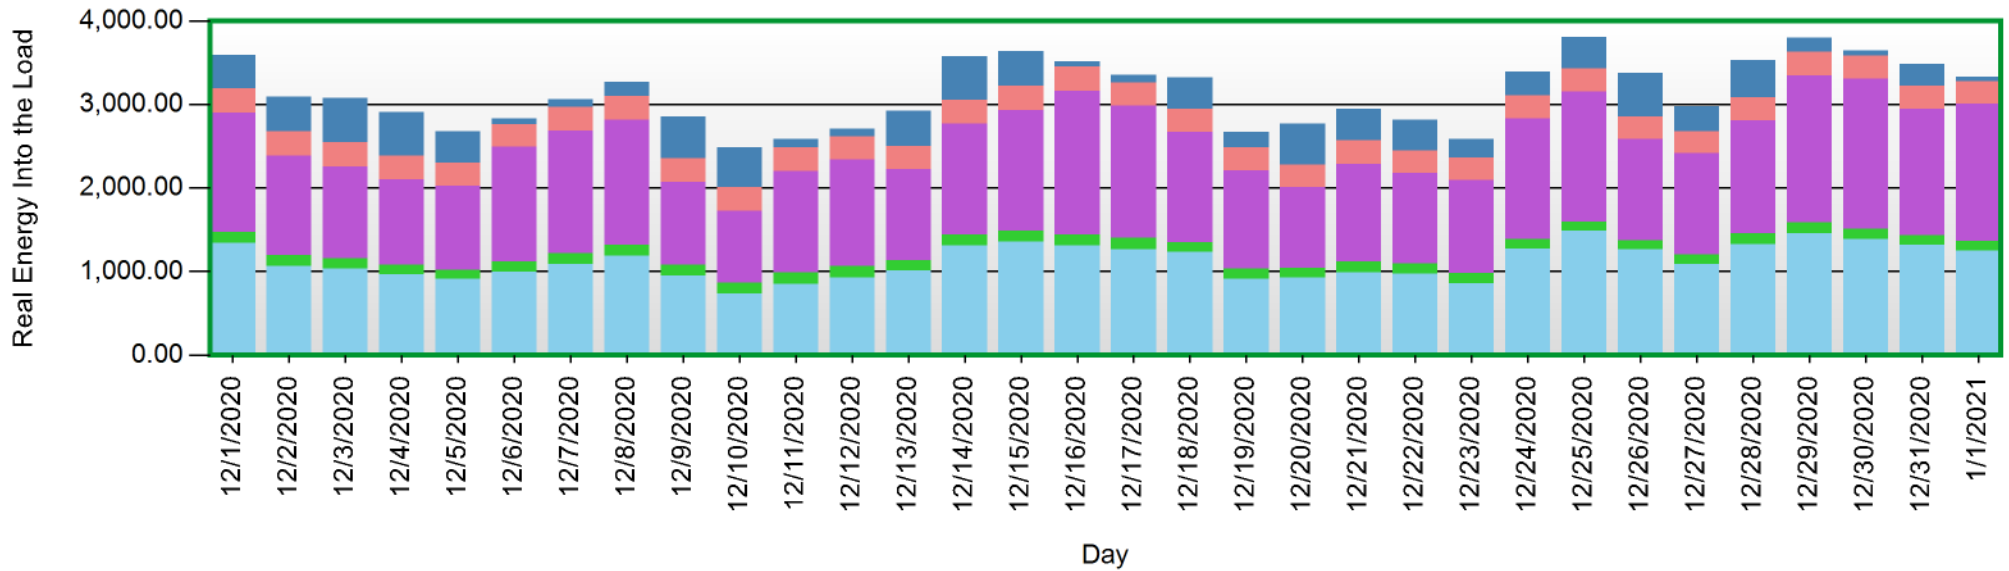

Sources

- CCHPD.Lighting_Interior_Exterior
- CCHPD.Main_Distribution_Panel
- CCHPD.Solar_Production
- CCHPD.HVAC_Motor_Load
- CCHPD.Receptical_Plug_Load

Energy Usage Start Of Day - End Of Day

12/1/2020 12:00:00 AM - 1/1/2021 11:59:00 PM (Server Local)

Energy Usage Start Of Day - End Of Day

Energy Usage Start Of Day - End Of Day