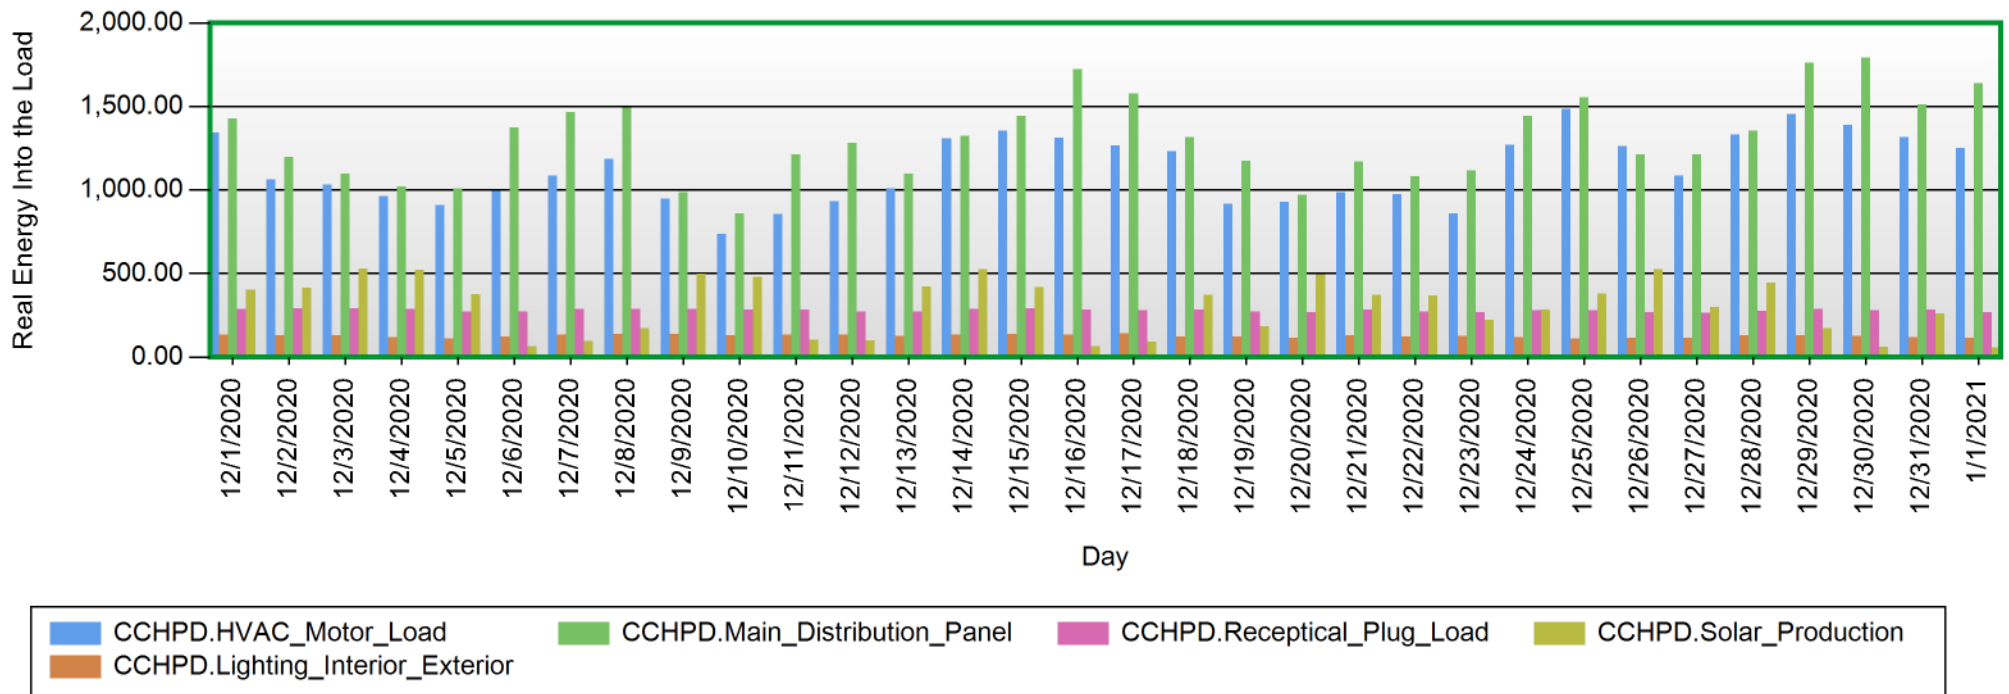

Sources

- CCHPD.Lighting_Interior_Exterior
- CCHPD.Main_Distribution_Panel
- CCHPD.Solar_Production
- CCHPD.HVAC_Motor_Load
- CCHPD.Receptical_Plug_Load

Energy Usage Start Of Day - End Of Day

12/1/2020 12:00:00 AM - 1/1/2021 11:59:00 PM (Server Local)

Energy Usage Start Of Day - End Of Day

Energy Usage Start Of Day - End Of Day