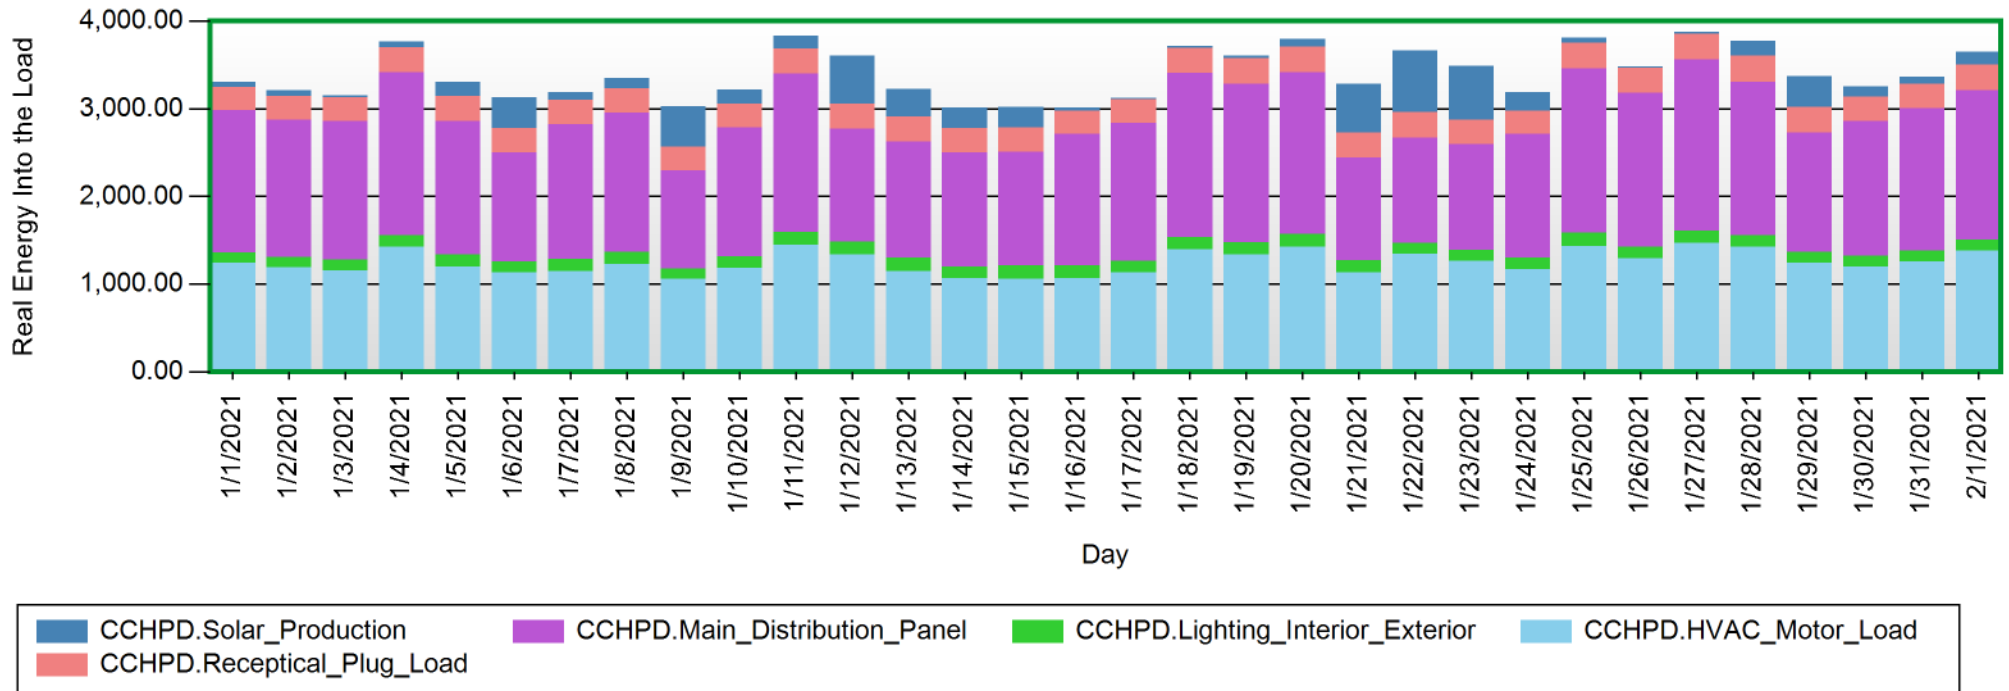

## Sources

- CCHPD.Lighting\_Interior\_Exterior
- CCHPD.Main\_Distribution\_Panel
- CCHPD.Solar\_Production
- CCHPD.HVAC\_Motor\_Load
- CCHPD.Receptical\_Plug\_Load

Energy Usage Start Of Day - End Of Day

1/1/2021 12:00:00 AM - 2/1/2021 11:59:00 PM (Server Local)

Energy Usage Start Of Day - End Of Day