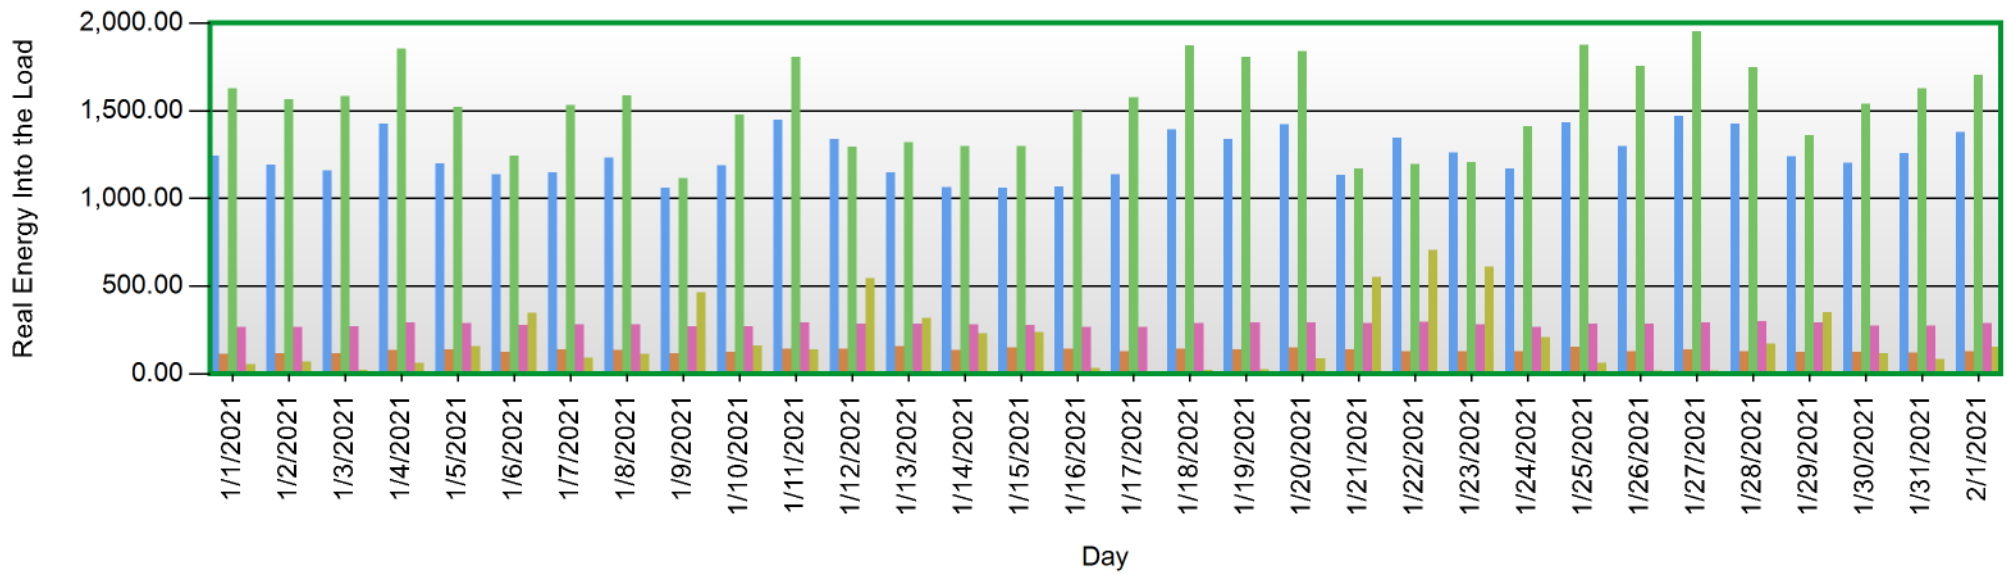

## Sources

- CCHPD.Lighting\_Interior\_Exterior
- CCHPD.Main\_Distribution\_Panel
- CCHPD.Solar\_Production
- CCHPD.HVAC\_Motor\_Load
- CCHPD.Receptical\_Plug\_Load

Energy Usage Start Of Day - End Of Day

1/1/2021 12:00:00 AM - 2/1/2021 11:59:00 PM (Server Local)

Energy Usage Start Of Day - End Of Day