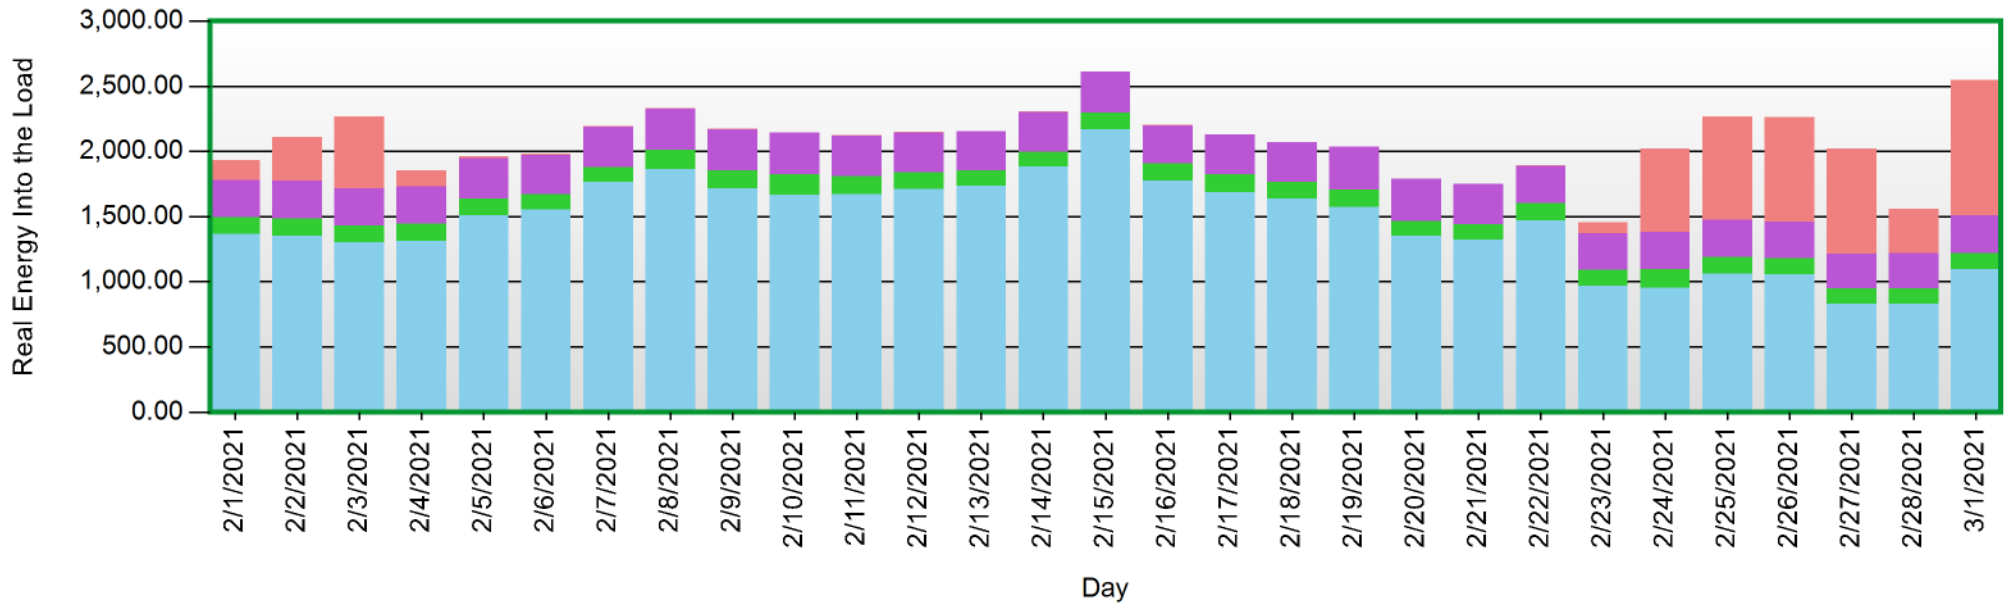

Sources

- CCHPD.Lighting_Interior_Exterior
- CCHPD.Solar_Production
- CCHPD.HVAC_Motor_Load
- CCHPD.Receptical_Plug_Load

Energy Usage Start Of Day - End Of Day

2/1/2021 12:00:00 AM - 3/1/2021 11:59:00 PM (Server Local)

Energy Usage Start Of Day - End Of Day

Energy Usage Start Of Day - End Of Day