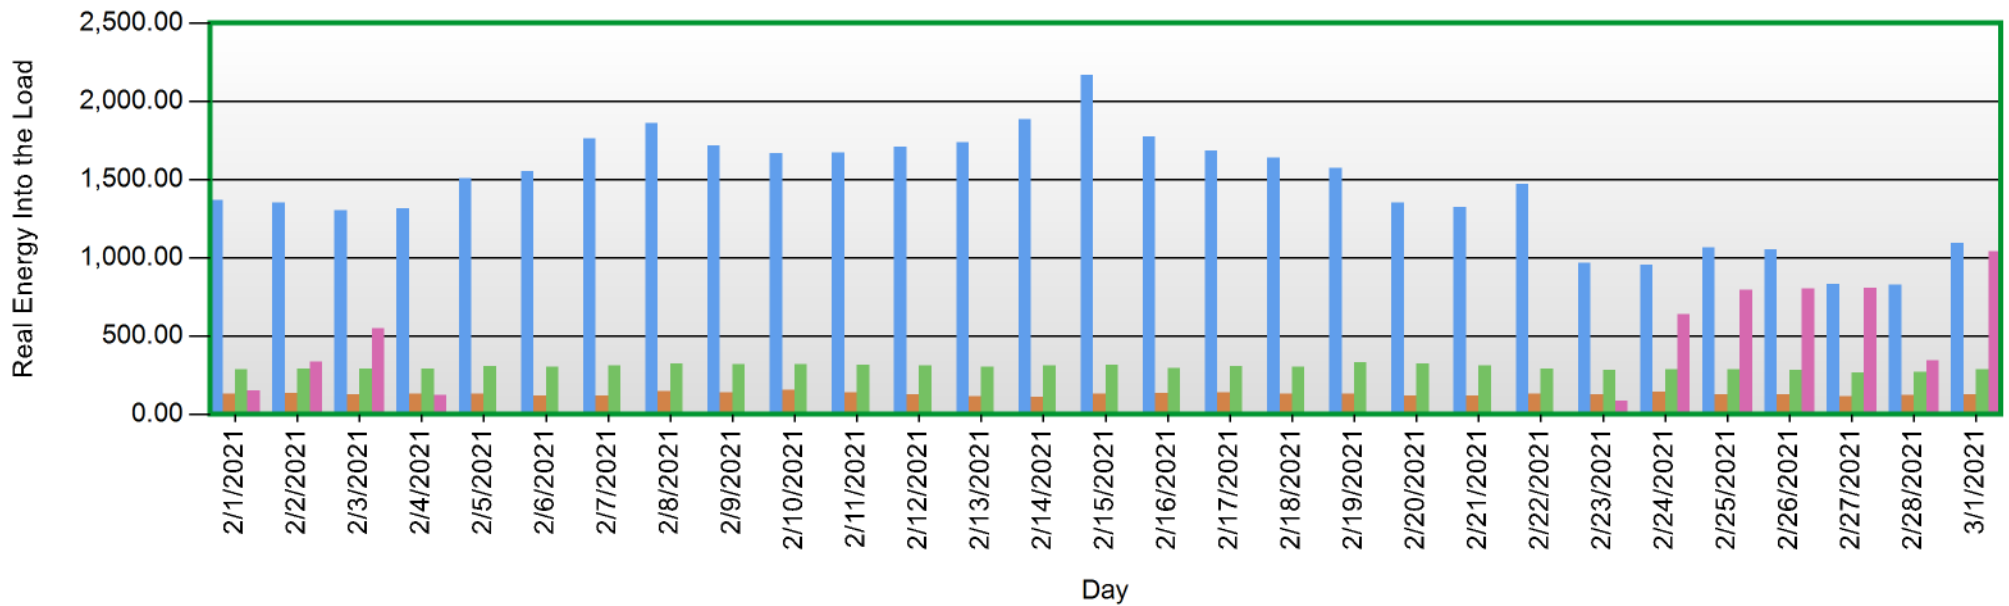

Sources

- CCHPD.Lighting_Interior_Exterior
- CCHPD.Solar_Production
- CCHPD.HVAC_Motor_Load
- CCHPD.Receptical_Plug_Load

Energy Usage Start Of Day - End Of Day

2/1/2021 12:00:00 AM - 3/1/2021 11:59:00 PM (Server Local)

Energy Usage Start Of Day - End Of Day

Energy Usage Start Of Day - End Of Day