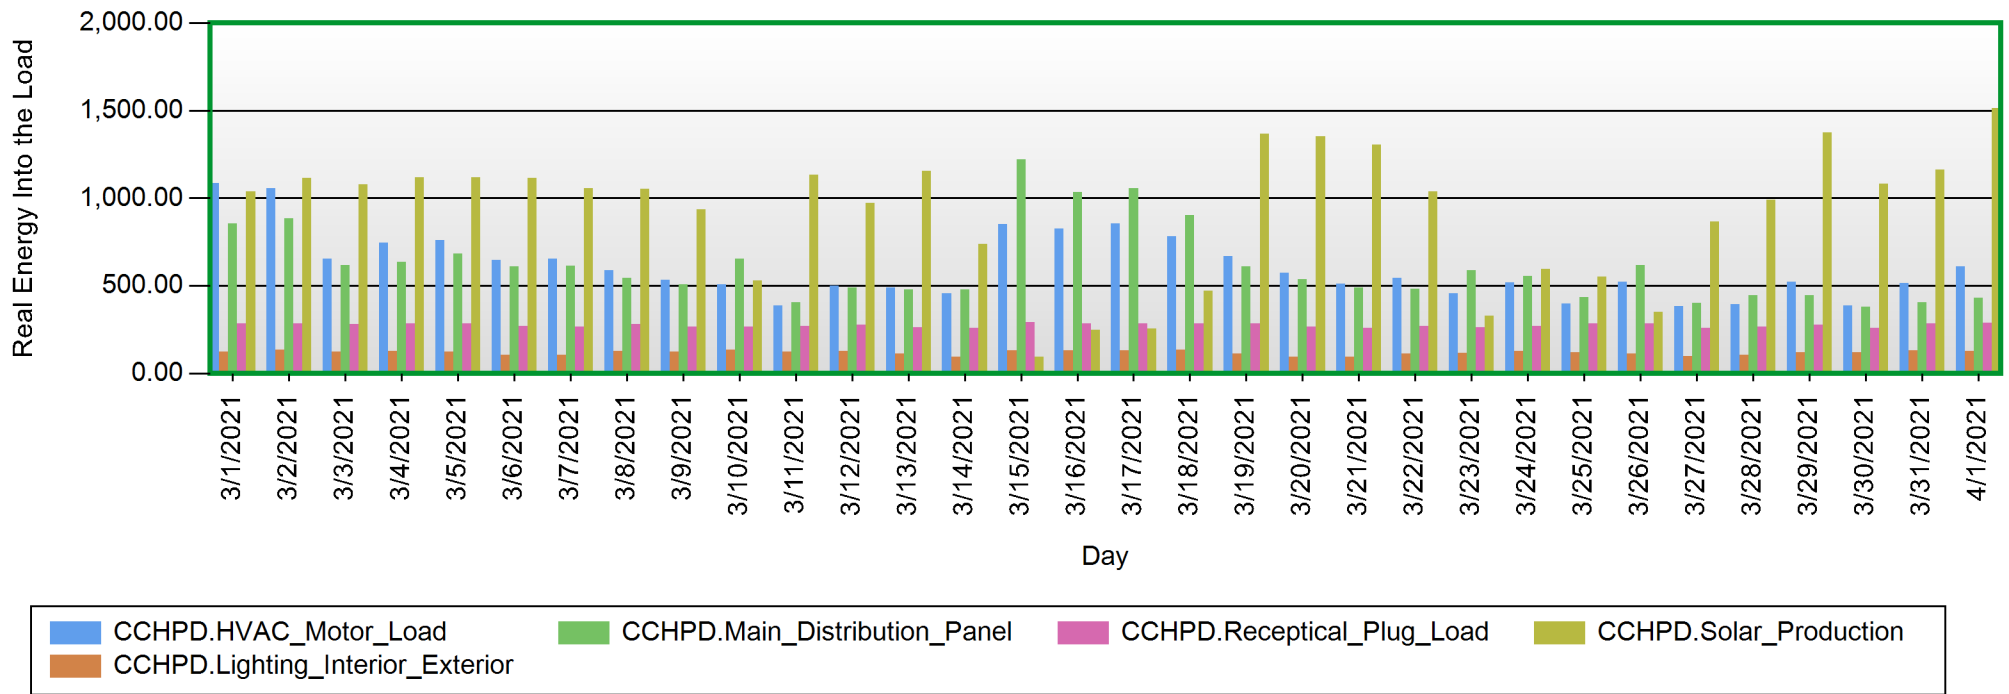

Sources

CCHPD.Lighting_Interior_Exterior
CCHPD.Main_Distribution_Panel
CCHPD.Solar_Production
CCHPD.HVAC_Motor_Load
CCHPD.Receptical_Plug_Load

Energy Usage Start Of Day - End Of Day

3/1/2021 12:00:00 AM - 4/1/2021 11:59:00 PM (Server Local)

Energy Usage Start Of Day - End Of Day

Energy Usage Start Of Day - End Of Day