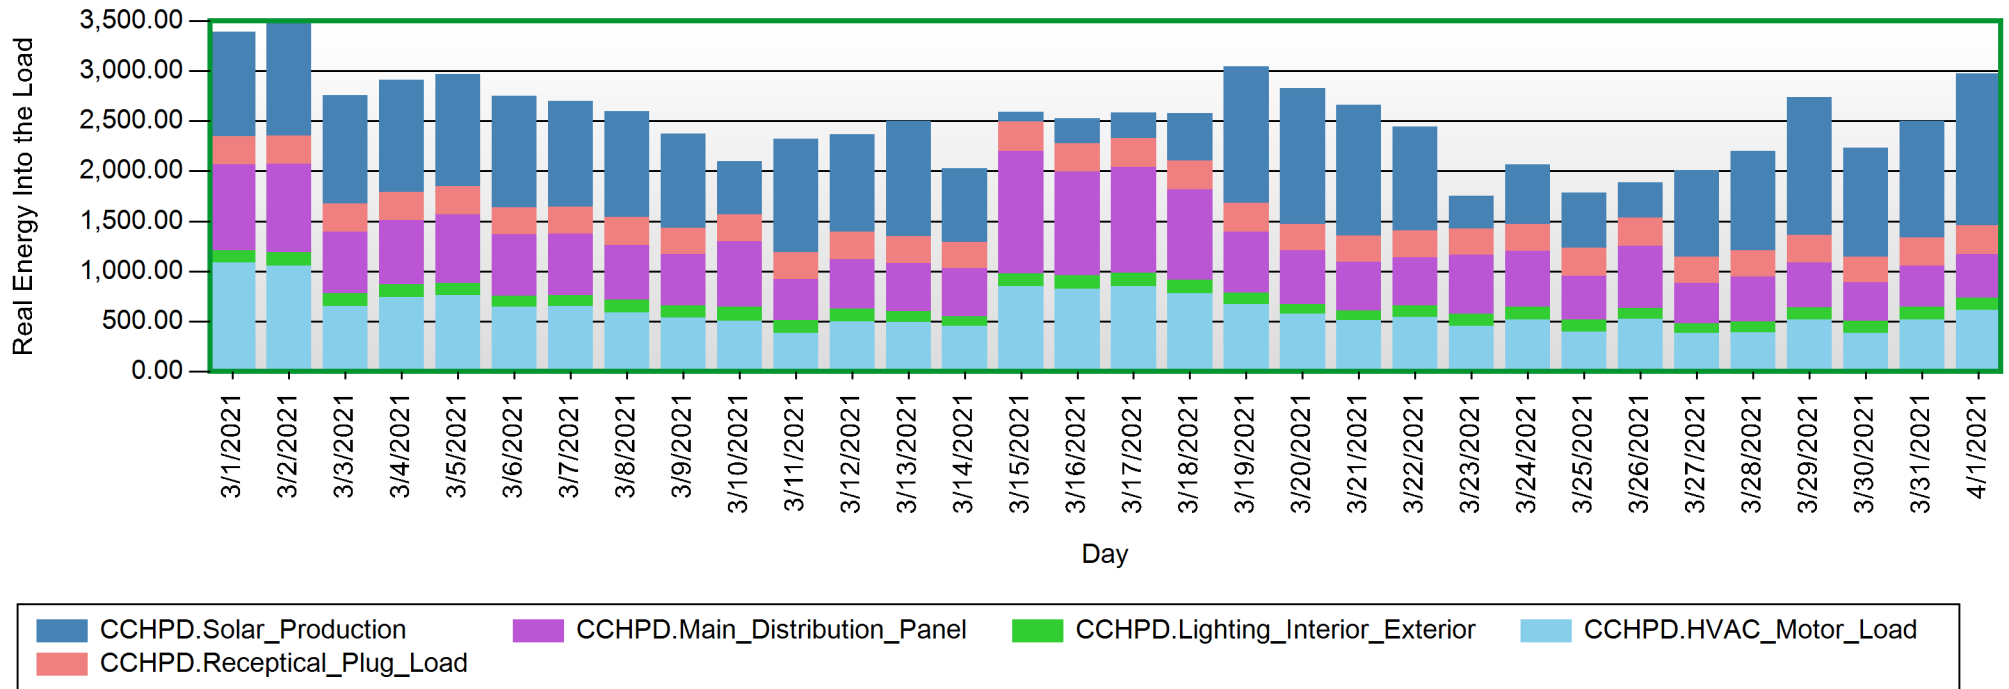

Sources

CCHPD.Lighting_Interior_Exterior
CCHPD.Main_Distribution_Panel
CCHPD.Solar_Production
CCHPD.HVAC_Motor_Load
CCHPD.Receptical_Plug_Load

Energy Usage Start Of Day - End Of Day

3/1/2021 12:00:00 AM - 4/1/2021 11:59:00 PM (Server Local)

Energy Usage Start Of Day - End Of Day

Energy Usage Start Of Day - End Of Day