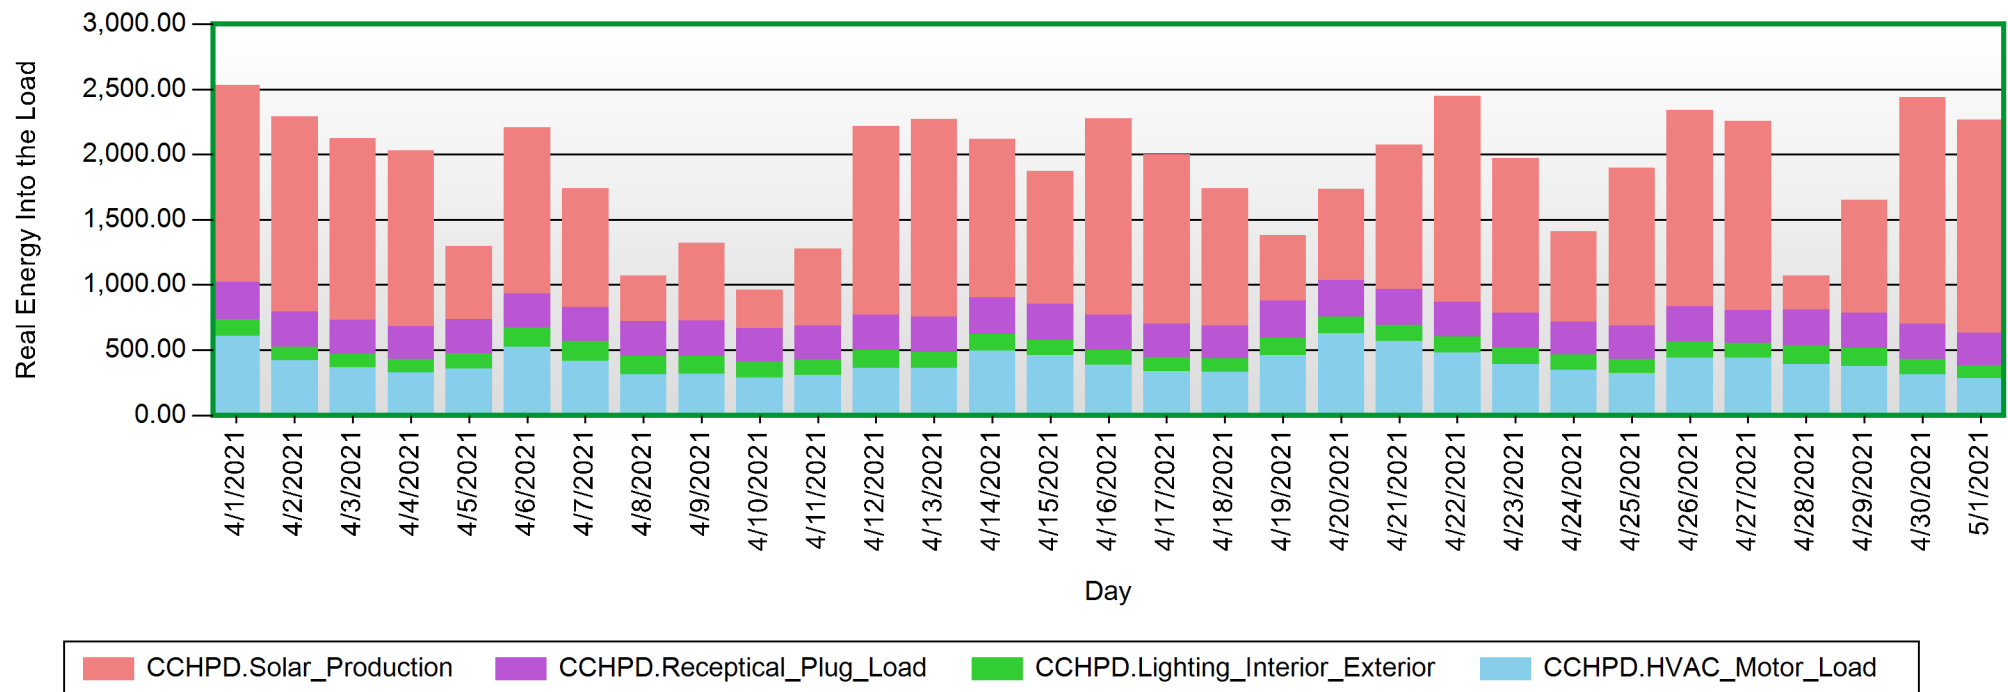

Sources

CCHPD.Lighting_Interior_Exterior
CCHPD.Solar_Production
CCHPD.HVAC_Motor_Load
CCHPD.Receptical_Plug_Load

Energy Usage Start Of Day - End Of Day

Energy Usage Start Of Day - End Of Day