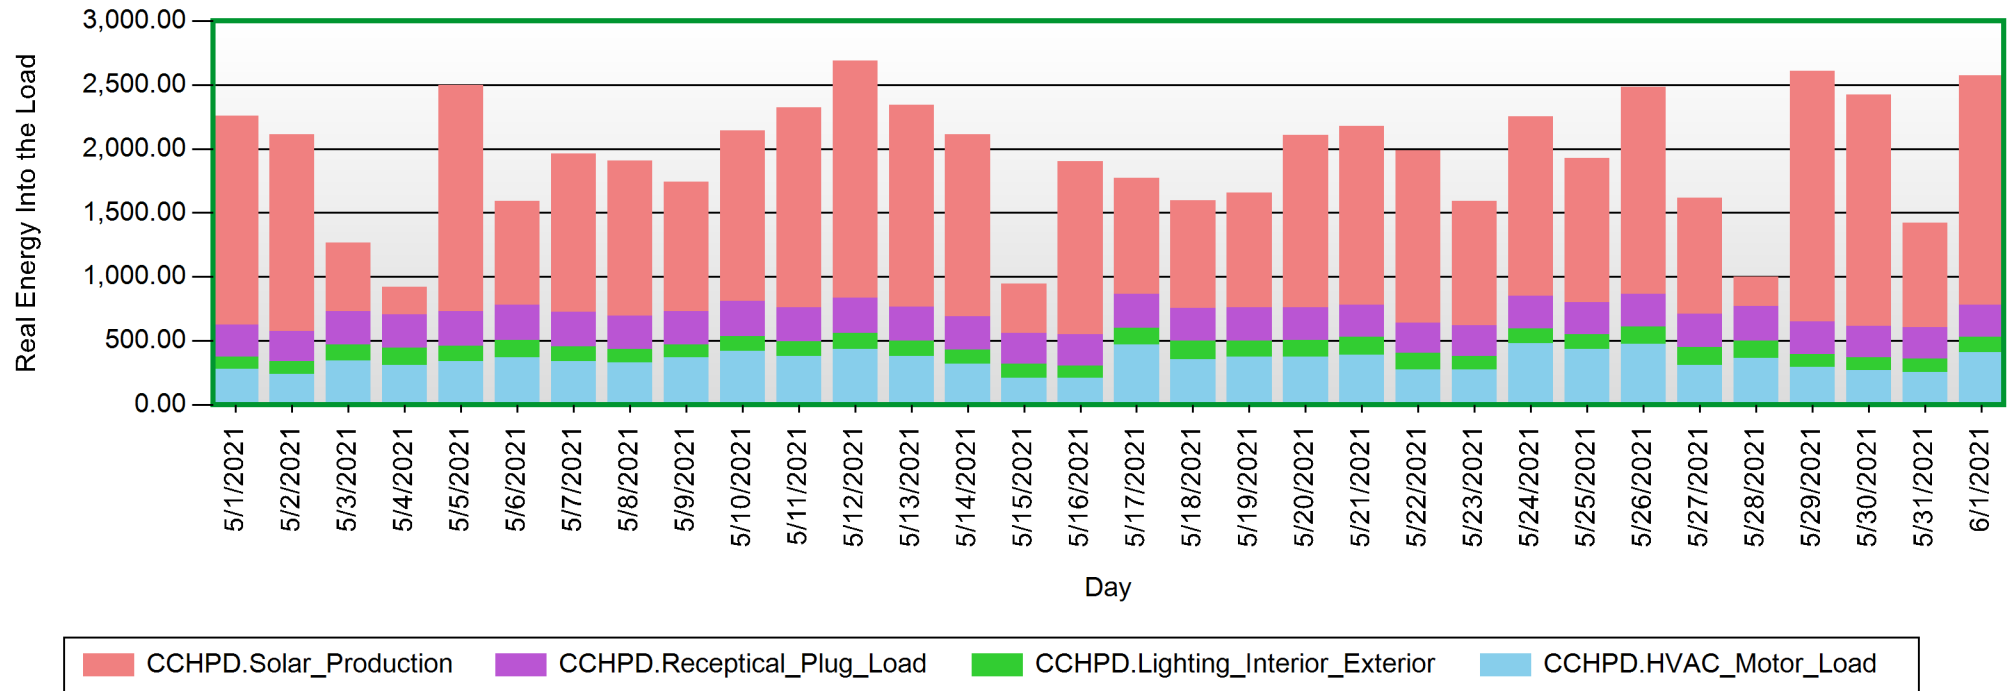

5/1/2021 12:00:00 AM - 6/1/2021 11:59:00 PM (Server Local)

Energy Usage Start Of Day - End Of Day