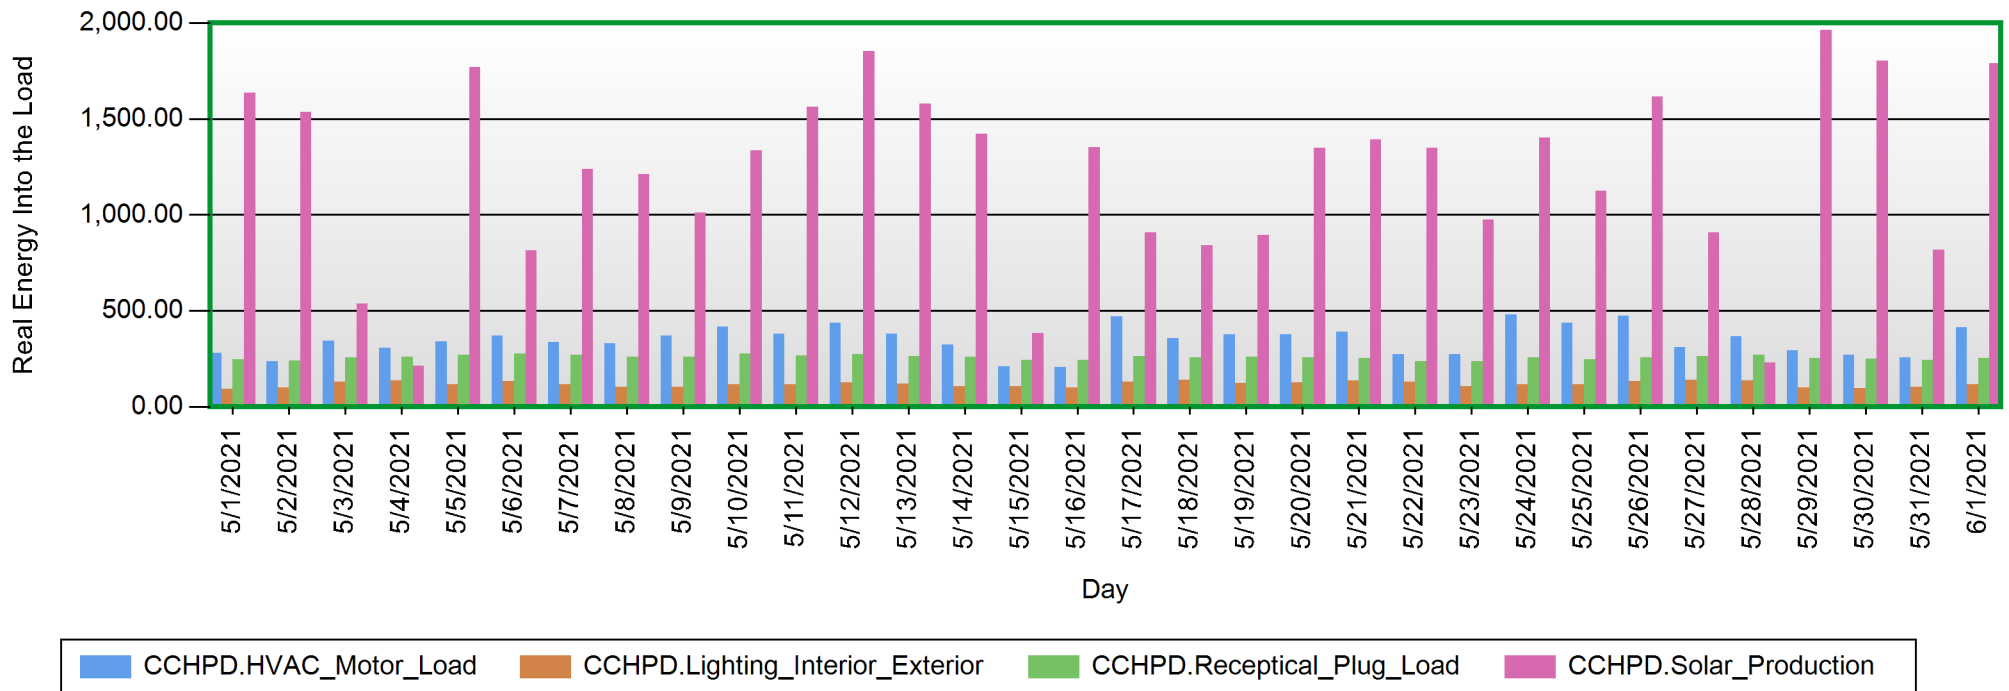

## Sources

- CCHPD.Lighting\_Interior\_Exterior
- CCHPD.Solar\_Production
- CCHPD.HVAC\_Motor\_Load
- CCHPD.Receptical\_Plug\_Load

### Energy Usage Start Of Day - End Of Day

5/1/2021 12:00:00 AM - 6/1/2021 11:59:00 PM (Server Local)