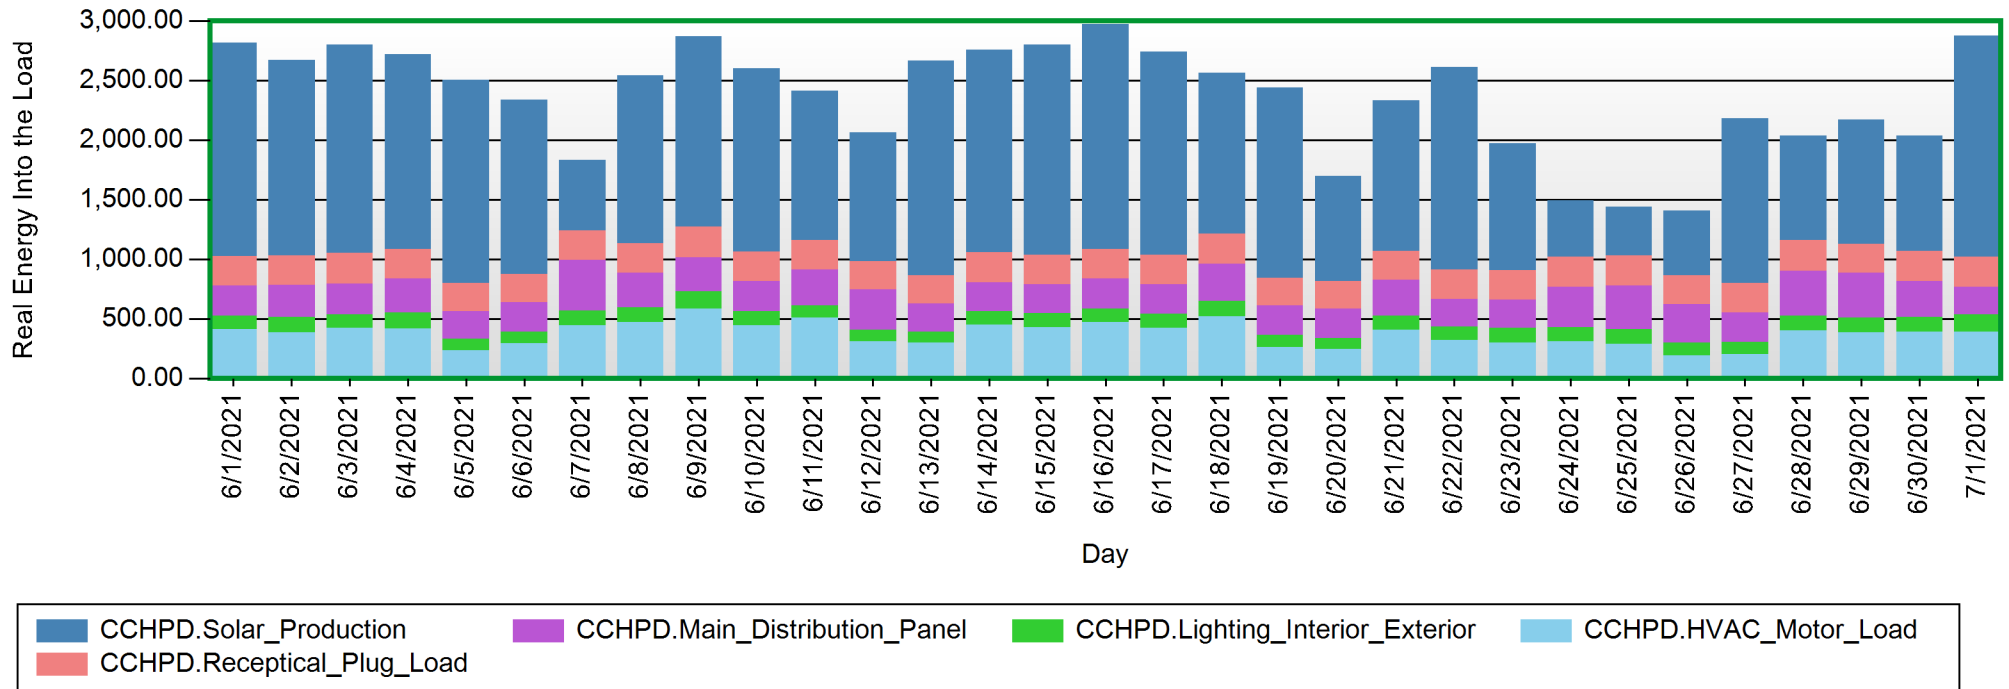

Sources

- CCHPD.Lighting_Interior_Exterior
- CCHPD.Main_Distribution_Panel
- CCHPD.Solar_Production
- CCHPD.HVAC_Motor_Load
- CCHPD.Receptical_Plug_Load

Energy Usage Start Of Day - End Of Day

6/1/2021 12:00:00 AM - 7/1/2021 11:59:00 PM (Server Local)

Energy Usage Start Of Day - End Of Day

Energy Usage Start Of Day - End Of Day