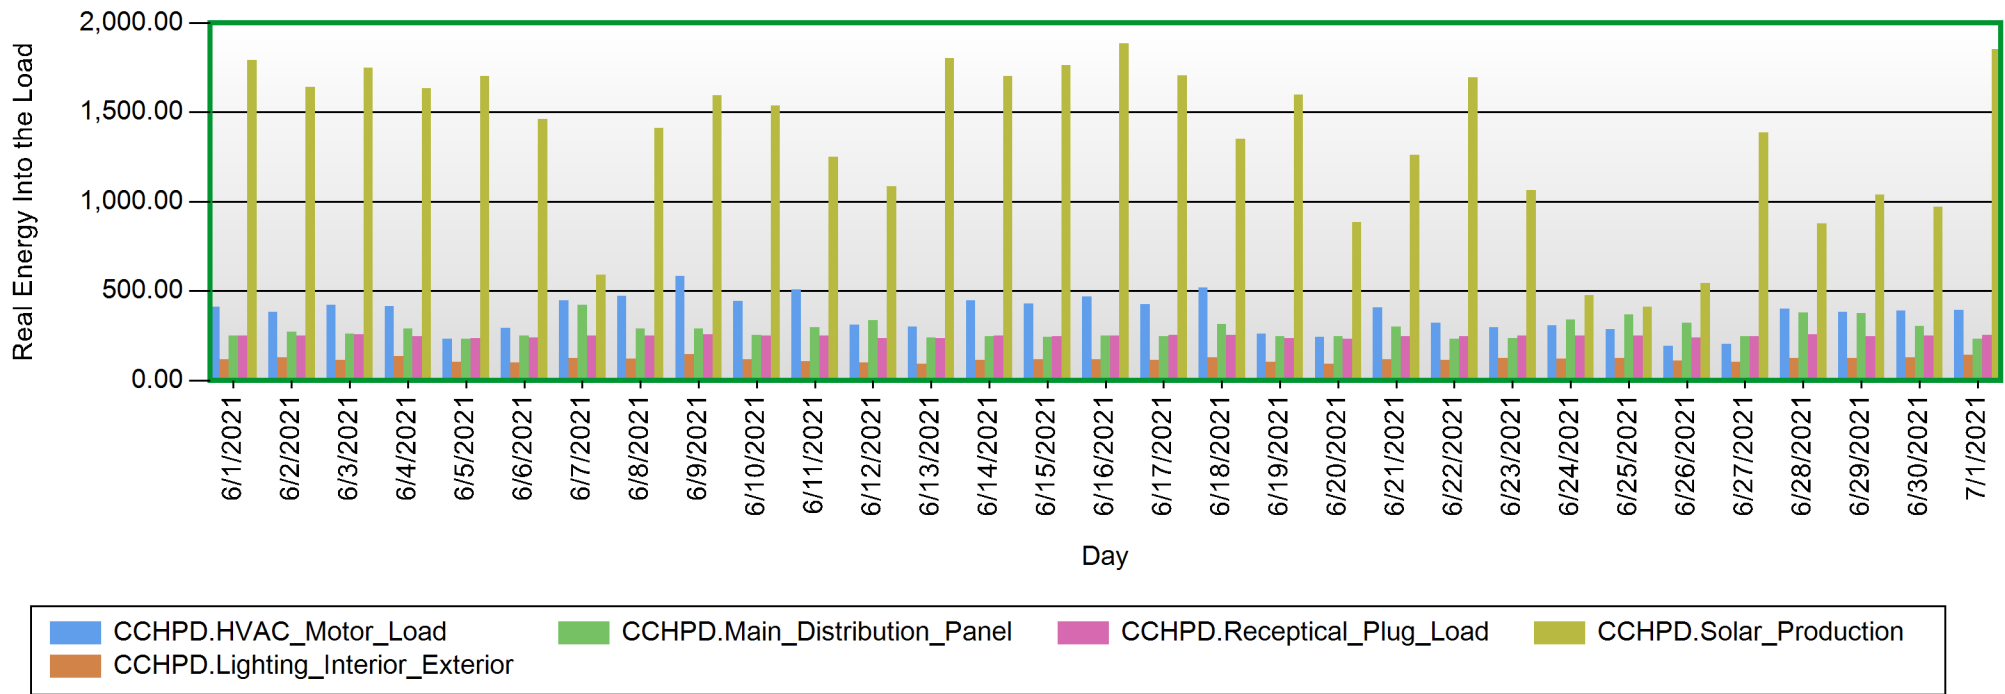

Sources

- CCHPD.Lighting_Interior_Exterior
- CCHPD.Main_Distribution_Panel
- CCHPD.Solar_Production
- CCHPD.HVAC_Motor_Load
- CCHPD.Receptical_Plug_Load

Energy Usage Start Of Day - End Of Day

6/1/2021 12:00:00 AM - 7/1/2021 11:59:00 PM (Server Local)

Energy Usage Start Of Day - End Of Day

Energy Usage Start Of Day - End Of Day