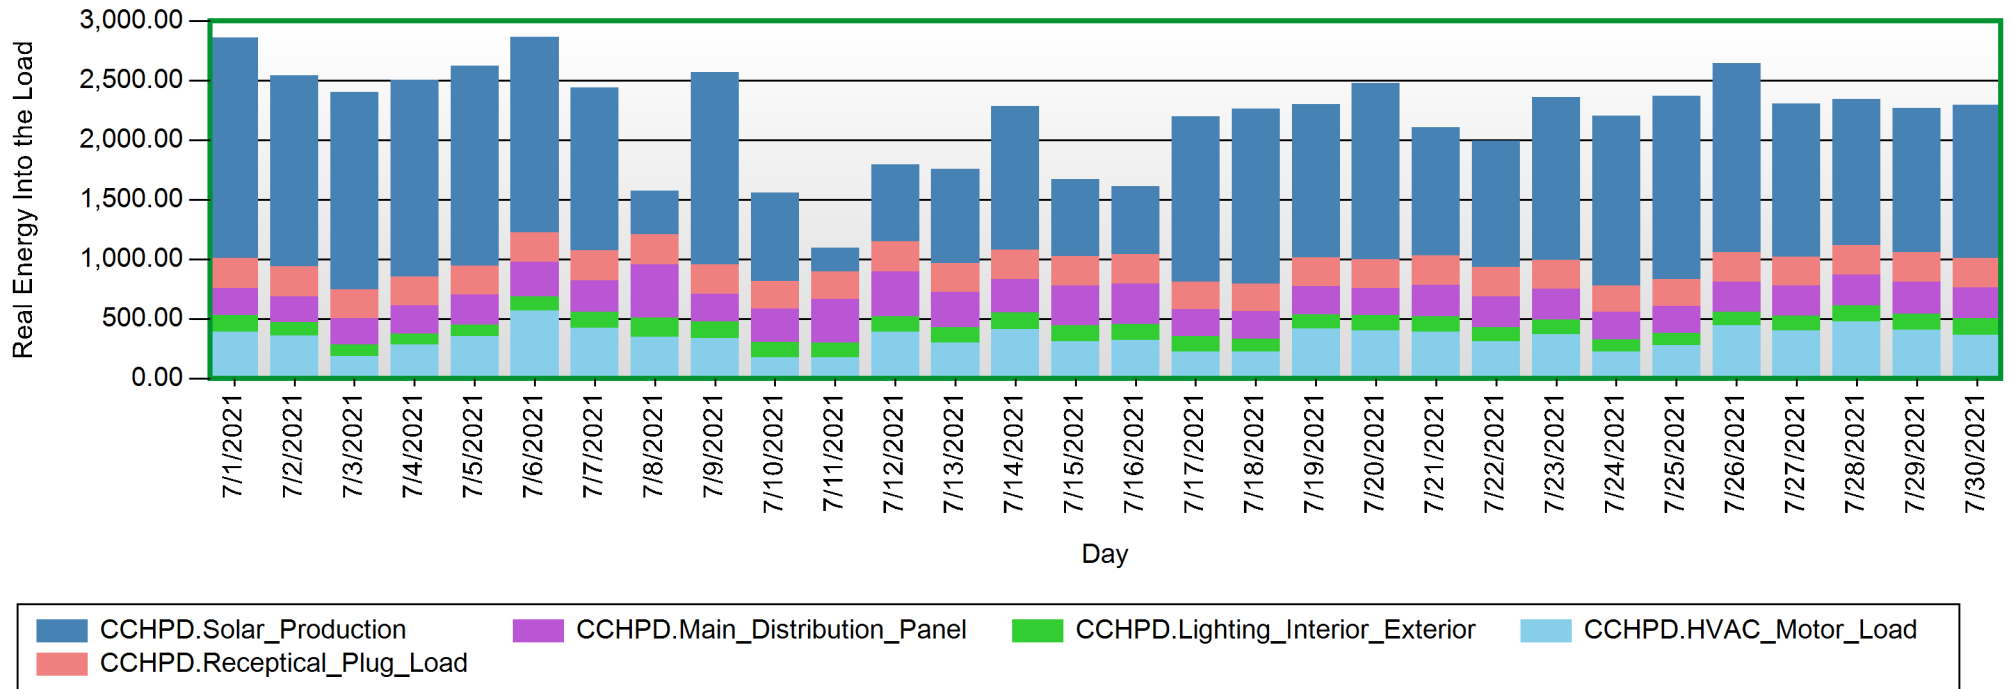

Sources

CCHPD.Lighting_Interior_Exterior
CCHPD.Main_Distribution_Panel
CCHPD.Solar_Production
CCHPD.HVAC_Motor_Load
CCHPD.Receptical_Plug_Load

Energy Usage Start Of Day - End Of Day

7/1/2021 12:00:00 AM - 7/30/2021 11:59:00 PM (Server Local)

Energy Usage Start Of Day - End Of Day

Energy Usage Start Of Day - End Of Day