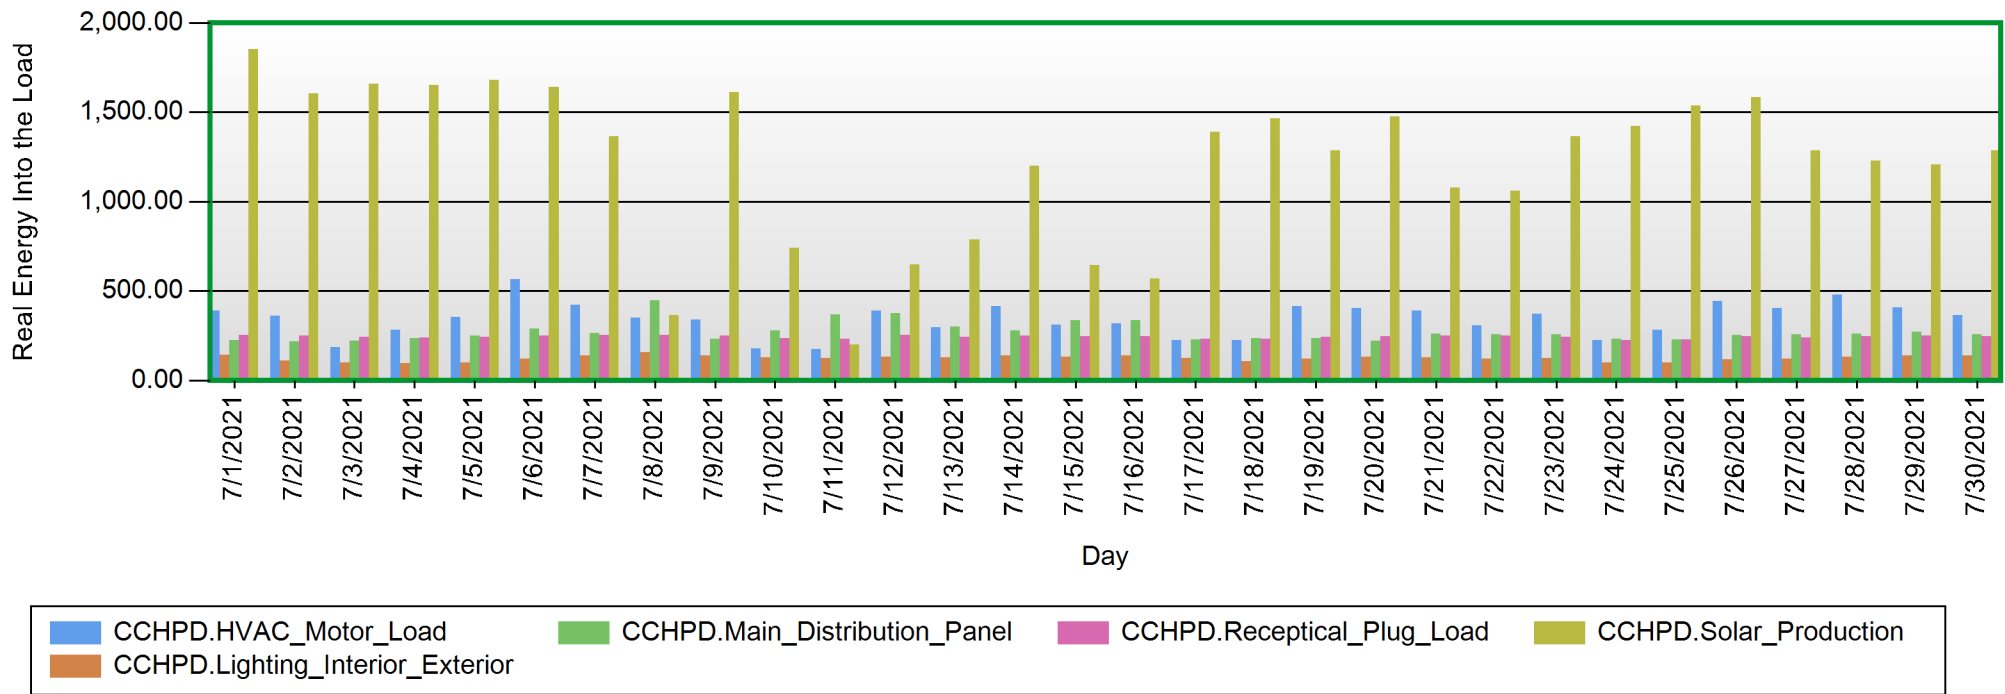

Sources

CCHPD.Lighting_Interior_Exterior
CCHPD.Main_Distribution_Panel
CCHPD.Solar_Production
CCHPD.HVAC_Motor_Load
CCHPD.Receptical_Plug_Load

Energy Usage Start Of Day - End Of Day

7/1/2021 12:00:00 AM - 7/30/2021 11:59:00 PM (Server Local)

Energy Usage Start Of Day - End Of Day

Energy Usage Start Of Day - End Of Day