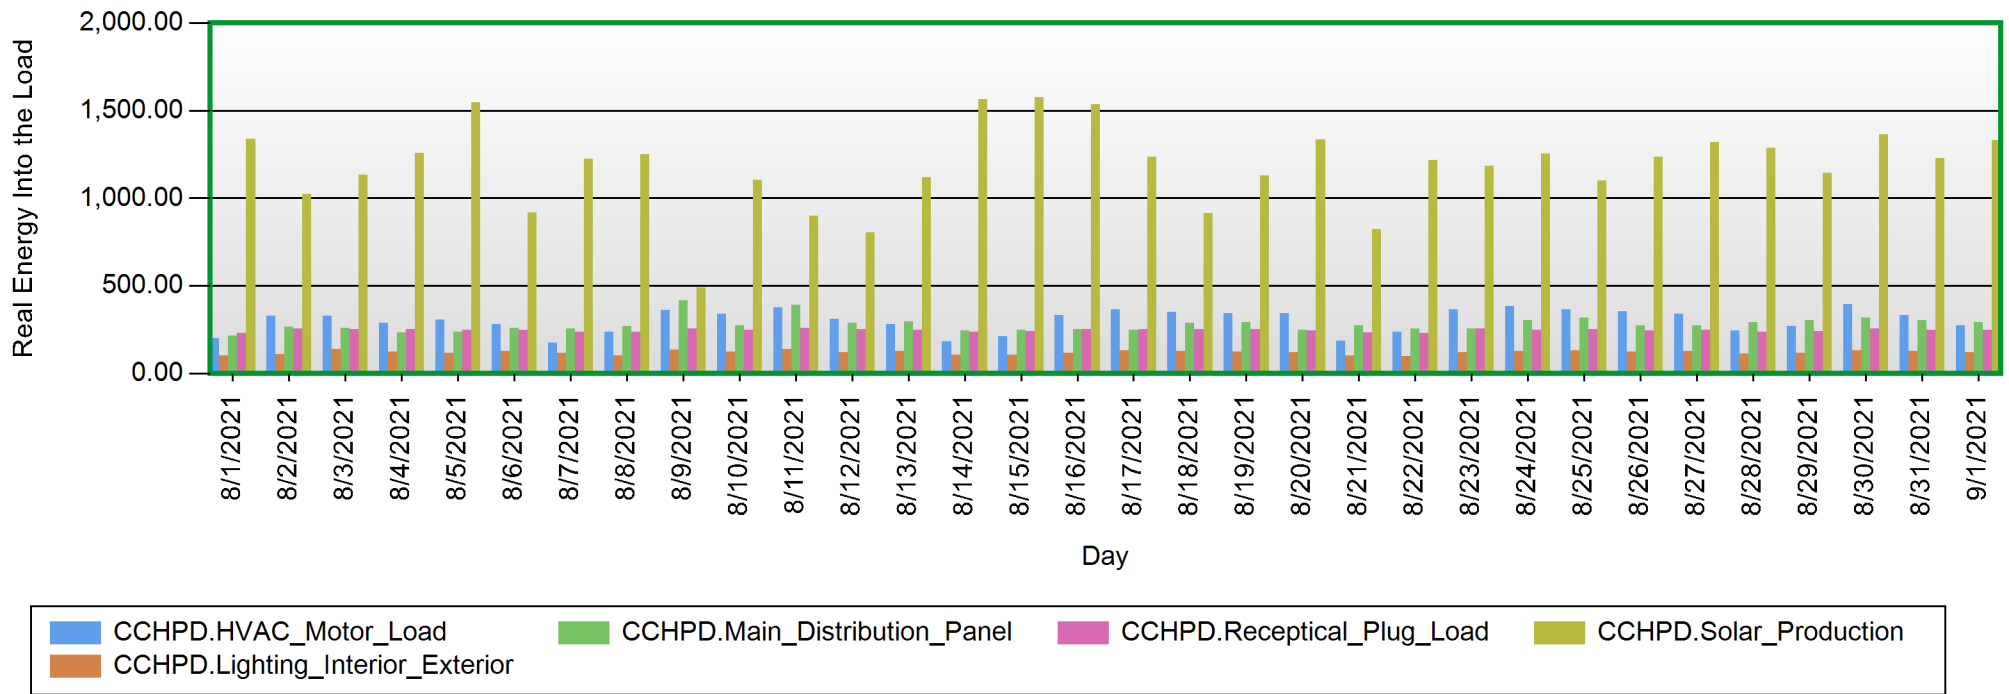

Sources

- CCHPD.Lighting_Interior_Exterior
- CCHPD.Main_Distribution_Panel
- CCHPD.Solar_Production
- CCHPD.HVAC_Motor_Load
- CCHPD.Receptical_Plug_Load

Energy Usage Start Of Day - End Of Day

8/1/2021 12:00:00 AM - 9/1/2021 11:59:00 PM (Server Local)

Energy Usage Start Of Day - End Of Day

Energy Usage Start Of Day - End Of Day