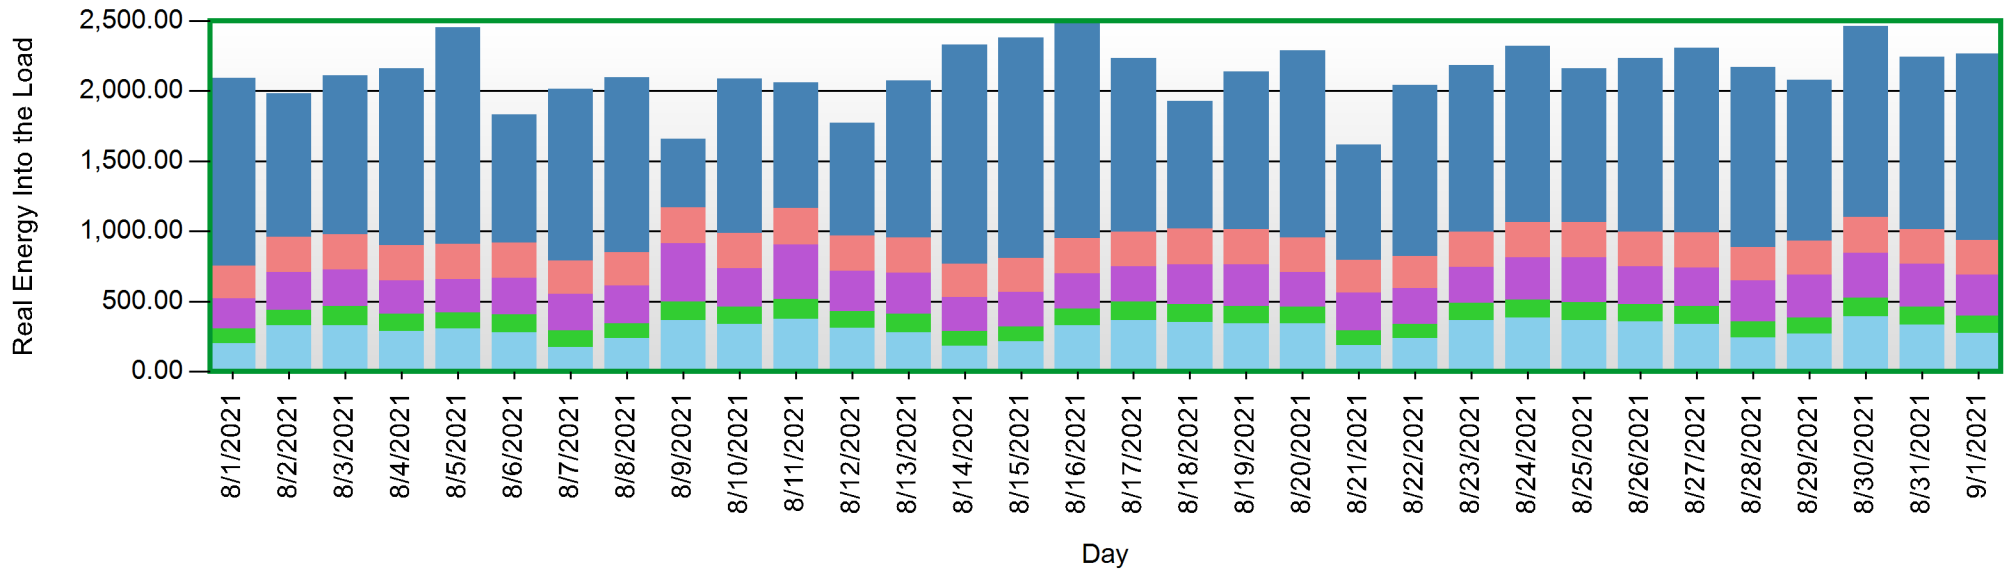

Sources

- CCHPD.Lighting_Interior_Exterior
- CCHPD.Main_Distribution_Panel
- CCHPD.Solar_Production
- CCHPD.HVAC_Motor_Load
- CCHPD.Receptical_Plug_Load

Energy Usage Start Of Day - End Of Day

8/1/2021 12:00:00 AM - 9/1/2021 11:59:00 PM (Server Local)

Energy Usage Start Of Day - End Of Day

Energy Usage Start Of Day - End Of Day