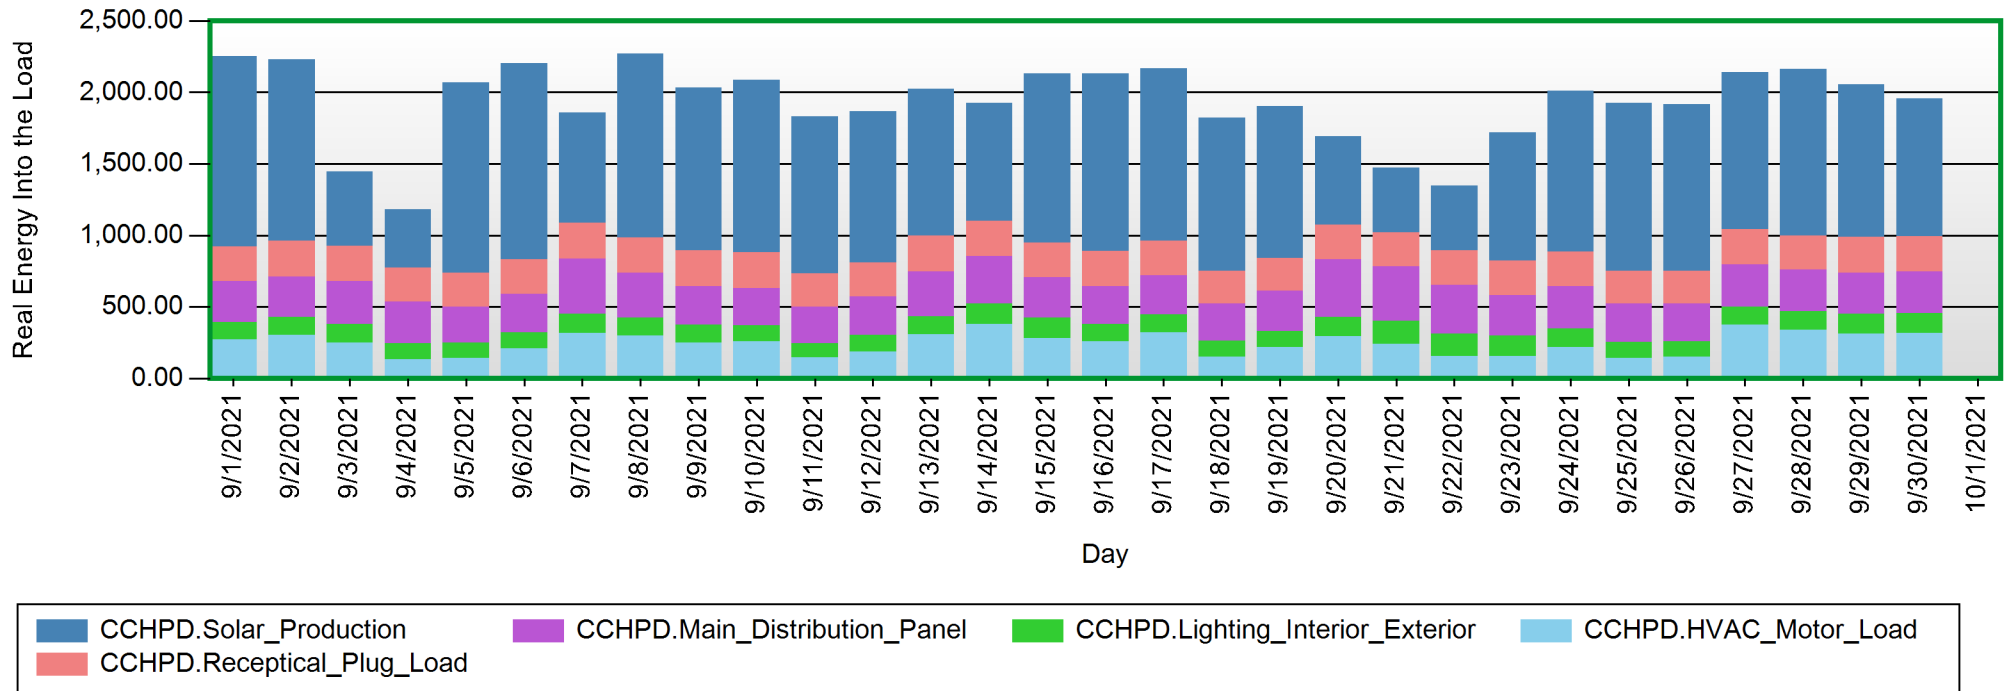

### Sources

- CCHPD.Lighting\_Interior\_Exterior
- CCHPD.Main\_Distribution\_Panel
- CCHPD.Solar\_Production
- CCHPD.HVAC\_Motor\_Load
- CCHPD.Receptical\_Plug\_Load

Energy Usage Start Of Day - End Of Day

9/1/2021 12:00:00 AM - 10/1/2021 12:00:00 AM (Server Local)

Energy Usage Start Of Day - End Of Day

9/1/2021 12:00:00 AM - 10/1/2021 12:00:00 AM (Server Local)