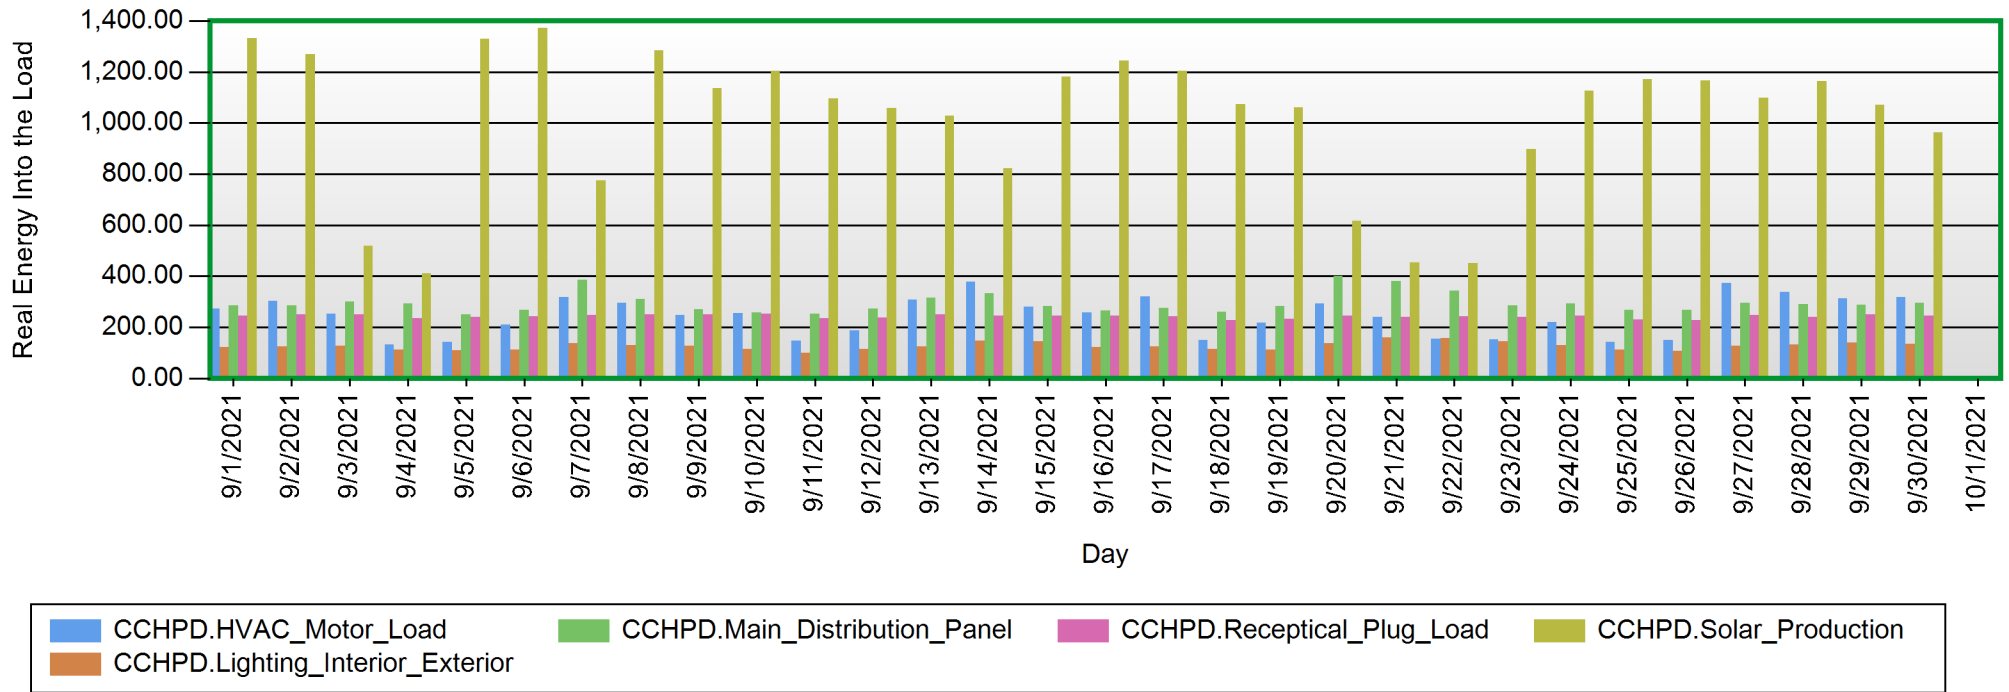

### Sources

- CCHPD.Lighting\_Interior\_Exterior
- CCHPD.Main\_Distribution\_Panel
- CCHPD.Solar\_Production
- CCHPD.HVAC\_Motor\_Load
- CCHPD.Receptical\_Plug\_Load

Energy Usage Start Of Day - End Of Day

9/1/2021 12:00:00 AM - 10/1/2021 12:00:00 AM (Server Local)

Energy Usage Start Of Day - End Of Day

9/1/2021 12:00:00 AM - 10/1/2021 12:00:00 AM (Server Local)