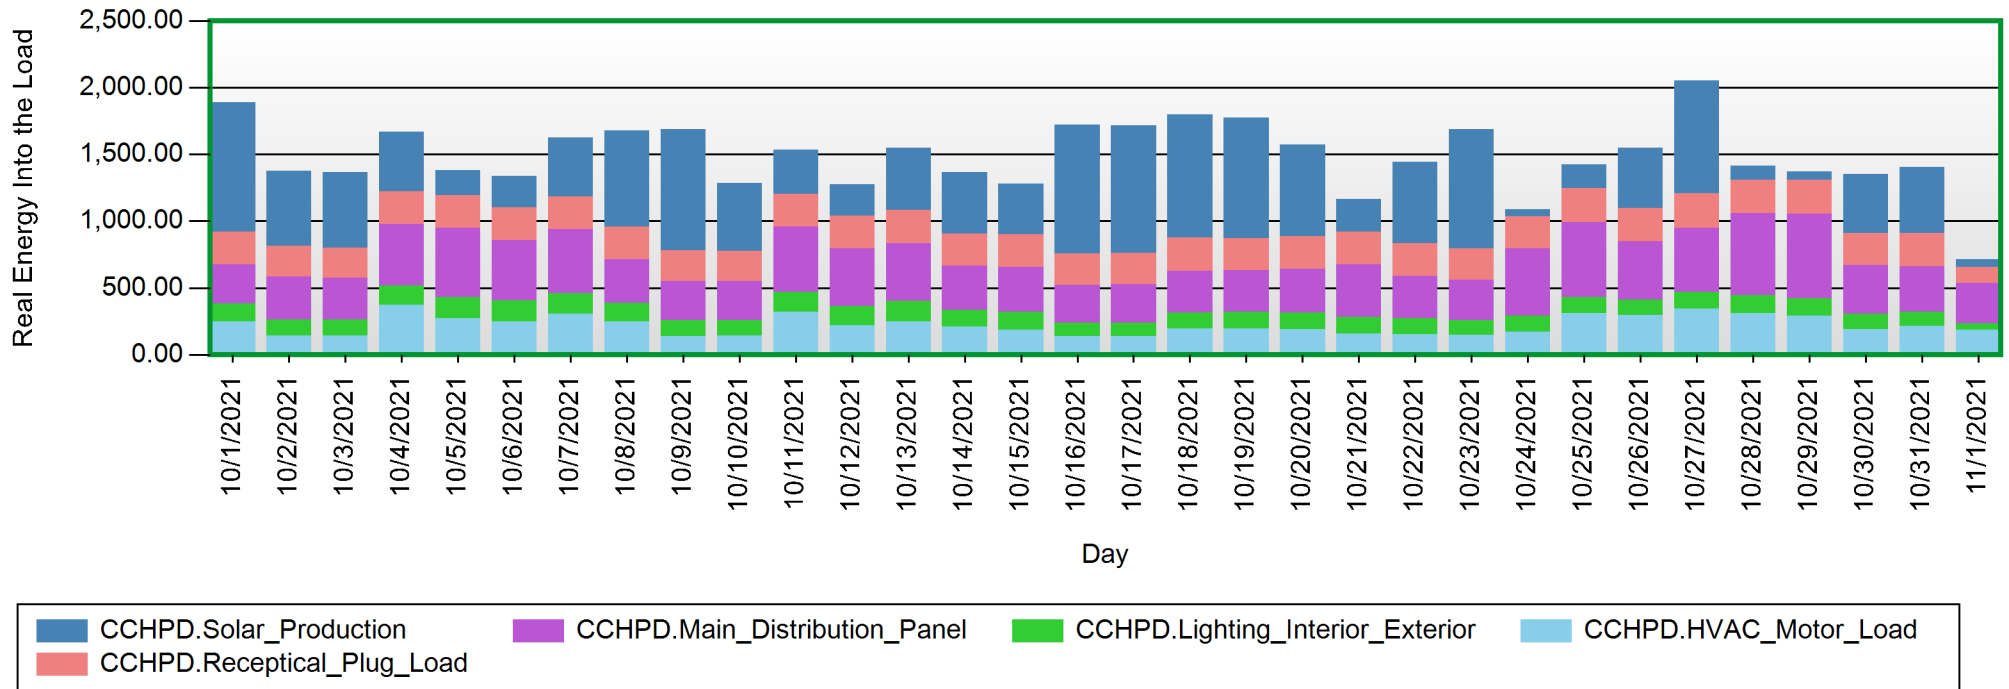

Sources

CCHPD.Lighting_Interior_Exterior
CCHPD.Main_Distribution_Panel
CCHPD.Solar_Production
CCHPD.HVAC_Motor_Load
CCHPD.Receptical_Plug_Load

Energy Usage Start Of Day - End Of Day

10/1/2021 12:00:00 AM - 11/1/2021 11:59:00 PM (Server Local)

Energy Usage Start Of Day - End Of Day

Energy Usage Start Of Day - End Of Day