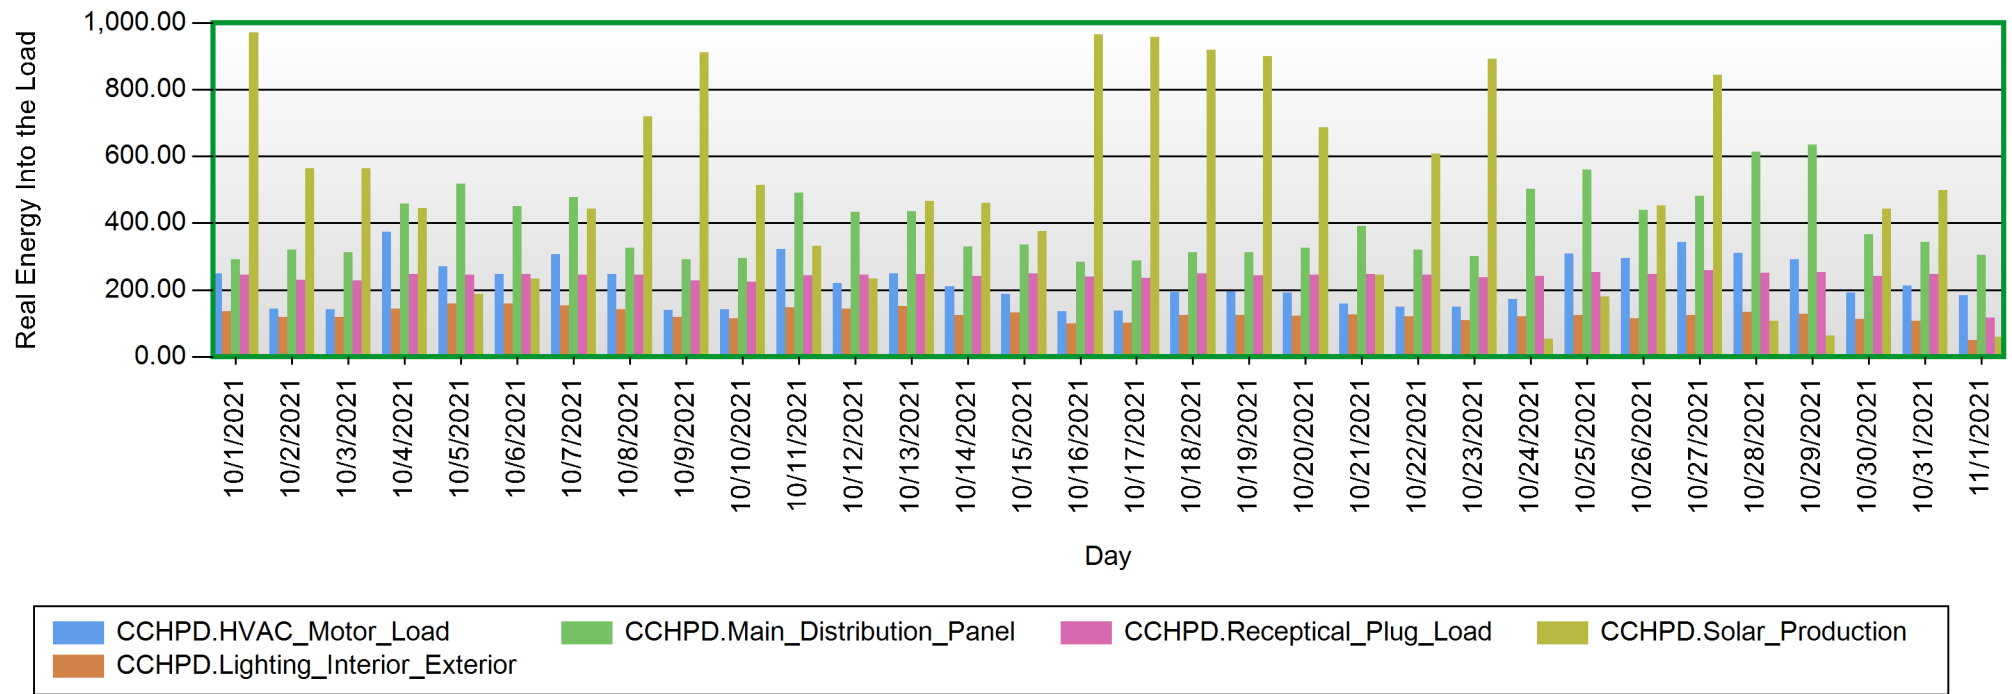

Sources

CCHPD.Lighting_Interior_Exterior
CCHPD.Main_Distribution_Panel
CCHPD.Solar_Production
CCHPD.HVAC_Motor_Load
CCHPD.Receptical_Plug_Load

Energy Usage Start Of Day - End Of Day

10/1/2021 12:00:00 AM - 11/1/2021 11:59:00 PM (Server Local)

Energy Usage Start Of Day - End Of Day

Energy Usage Start Of Day - End Of Day