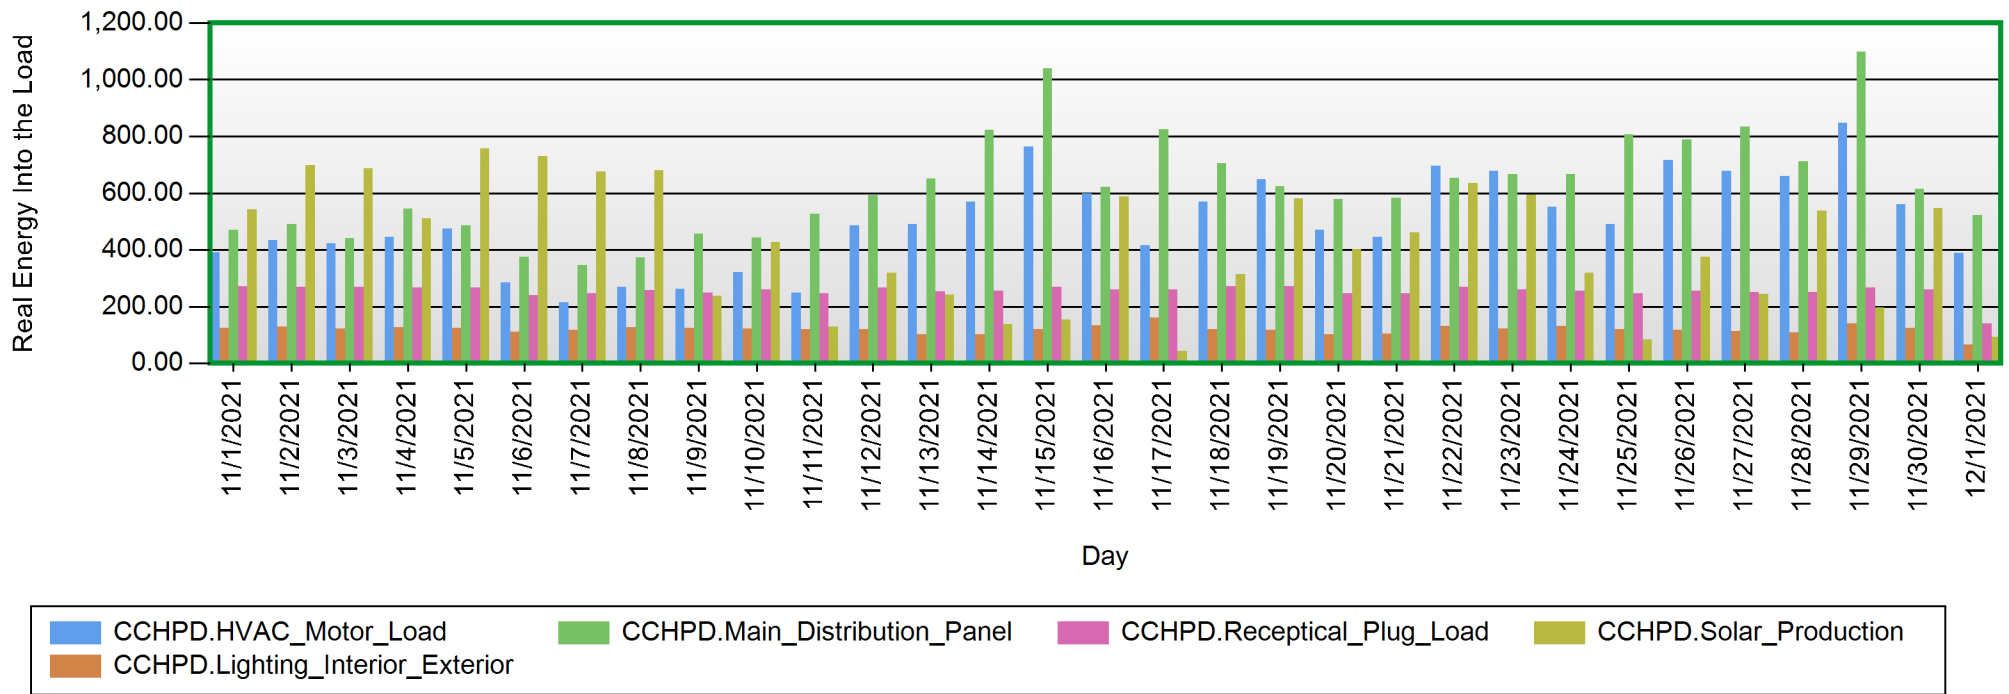

Sources

CCHPD.Lighting_Interior_Exterior
CCHPD.Main_Distribution_Panel
CCHPD.Solar_Production
CCHPD.HVAC_Motor_Load
CCHPD.Receptical_Plug_Load

Energy Usage Start Of Day - End Of Day

11/1/2021 12:00:00 AM - 12/1/2021 11:59:00 PM (Server Local)

Energy Usage Start Of Day - End Of Day

Energy Usage Start Of Day - End Of Day