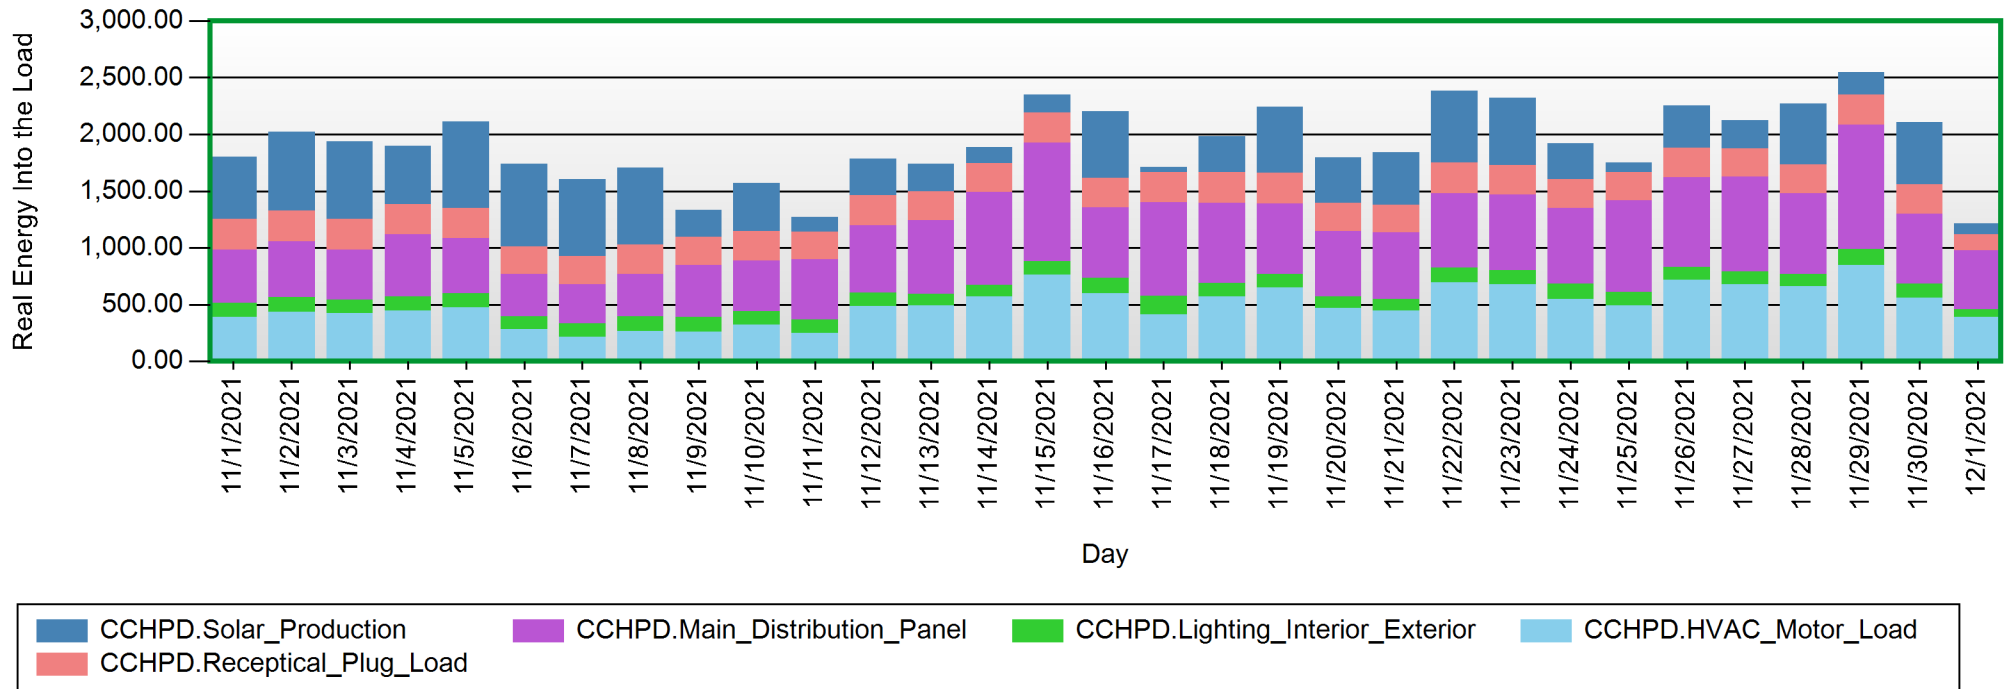

Sources

CCHPD.Lighting_Interior_Exterior
CCHPD.Main_Distribution_Panel
CCHPD.Solar_Production
CCHPD.HVAC_Motor_Load
CCHPD.Receptical_Plug_Load

Energy Usage Start Of Day - End Of Day

11/1/2021 12:00:00 AM - 12/1/2021 11:59:00 PM (Server Local)

Energy Usage Start Of Day - End Of Day

Energy Usage Start Of Day - End Of Day