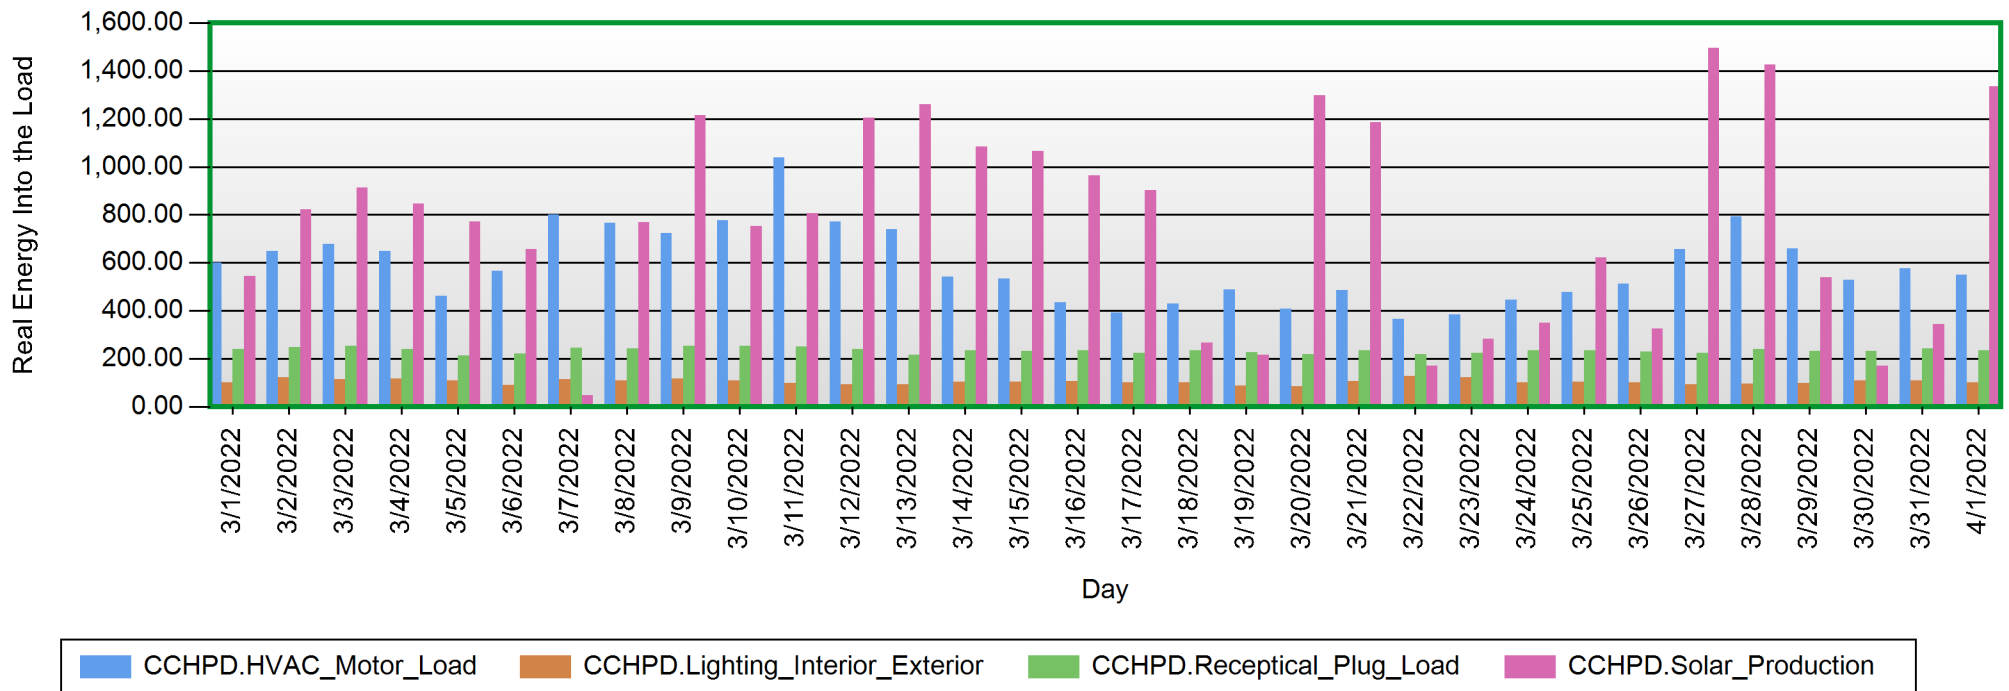

Sources

- CCHPD.Lighting_Interior_Exterior
- CCHPD.Solar_Production
- CCHPD.HVAC_Motor_Load
- CCHPD.Receptical_Plug_Load

Energy Usage Start Of Day - End Of Day

3/1/2022 12:00:00 AM - 4/1/2022 11:59:00 PM (Server Local)

Energy Usage Start Of Day - End Of Day

Energy Usage Start Of Day - End Of Day