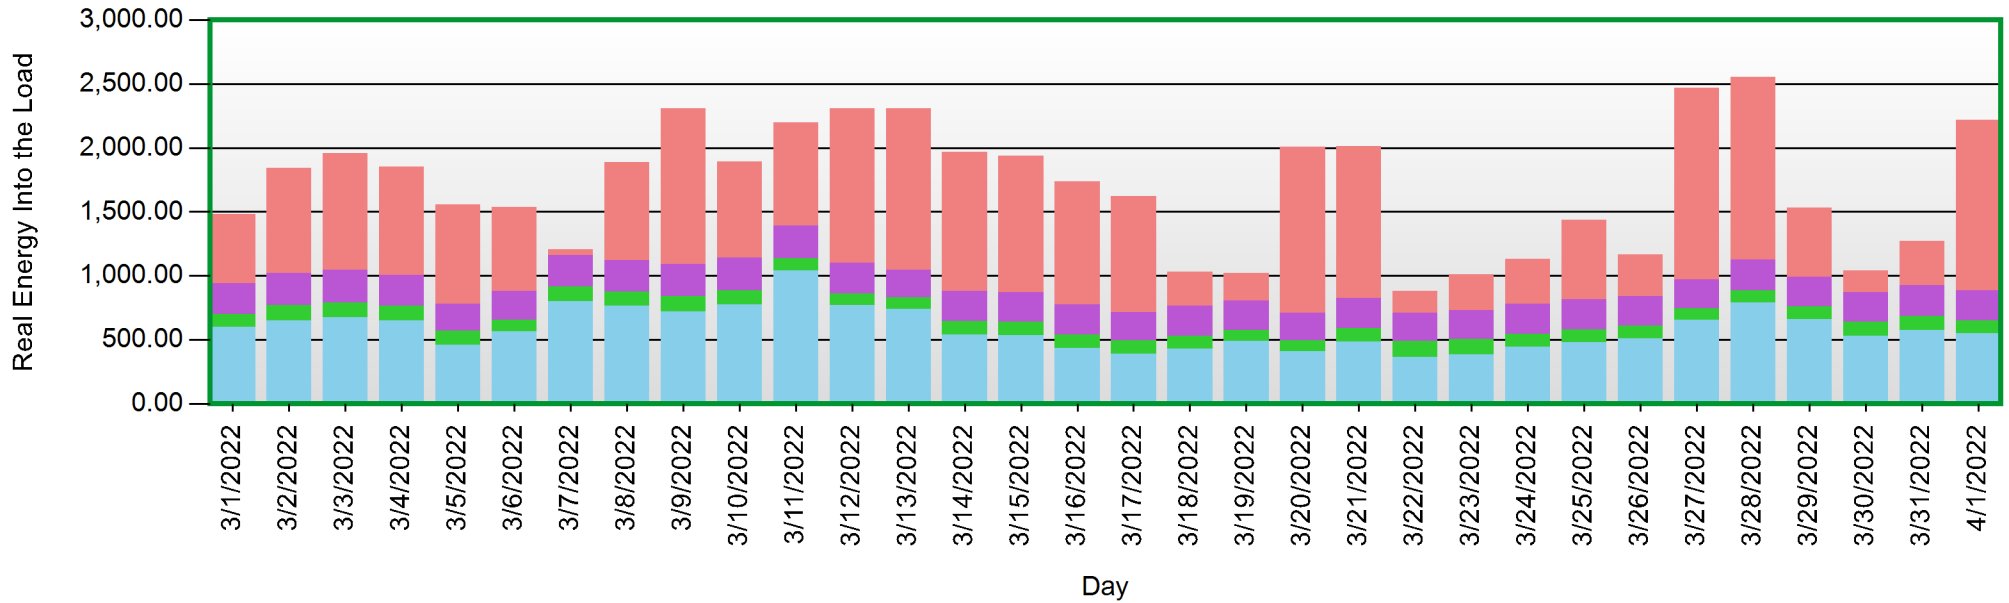

Sources

- CCHPD.Lighting_Interior_Exterior
- CCHPD.Solar_Production
- CCHPD.HVAC_Motor_Load
- CCHPD.Receptical_Plug_Load

Energy Usage Start Of Day - End Of Day

3/1/2022 12:00:00 AM - 4/1/2022 11:59:00 PM (Server Local)

Energy Usage Start Of Day - End Of Day

Energy Usage Start Of Day - End Of Day