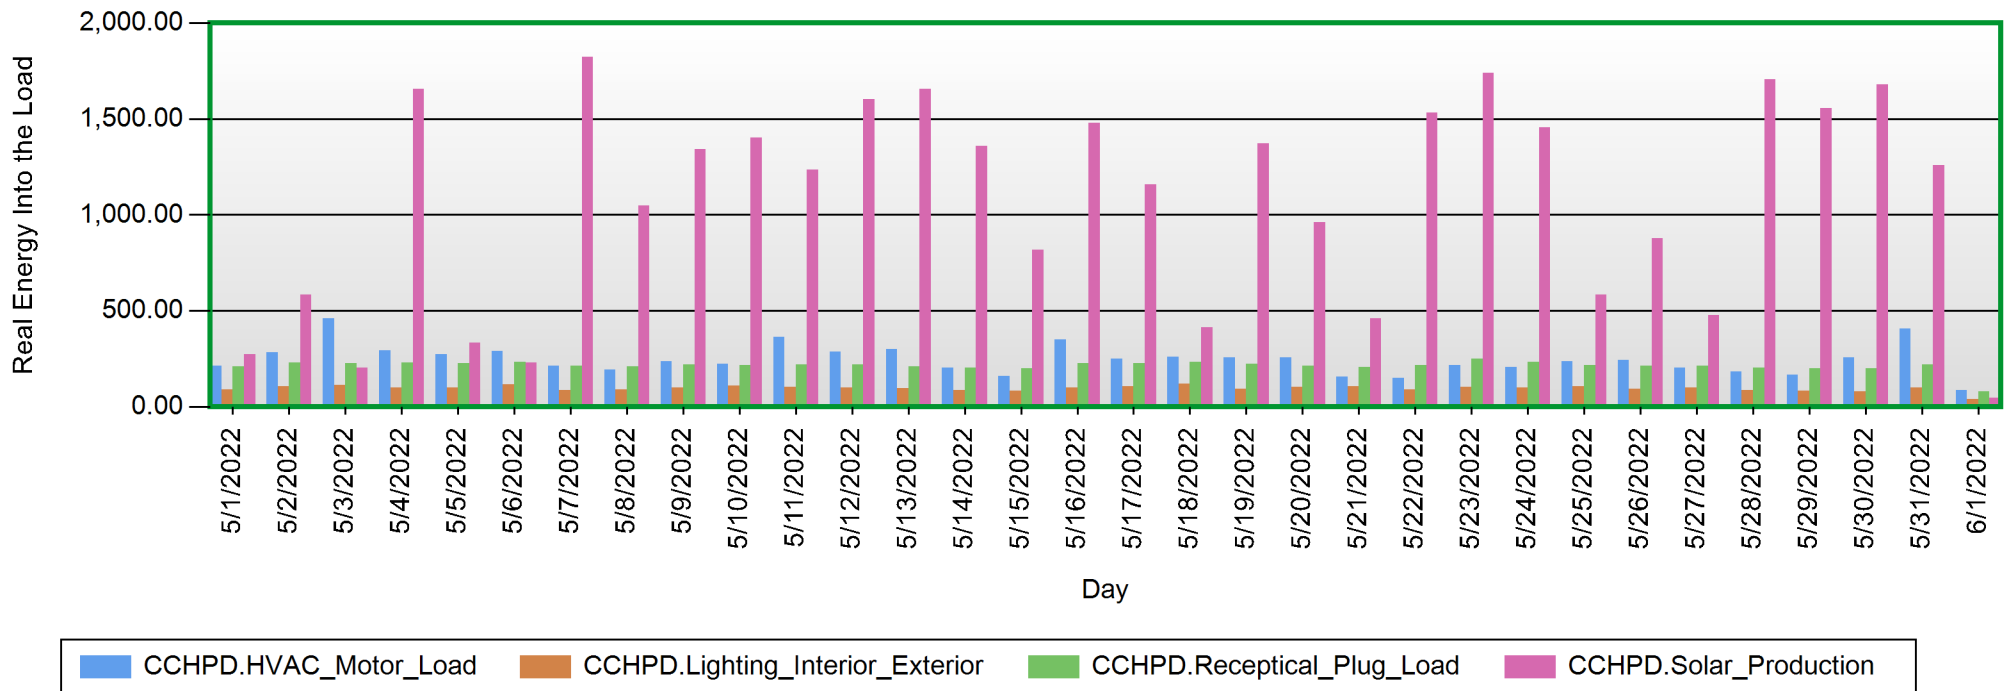

Sources

- CCHPD.Lighting_Interior_Exterior
- CCHPD.Solar_Production
- CCHPD.HVAC_Motor_Load
- CCHPD.Receptical_Plug_Load

Energy Usage Start Of Day - End Of Day

Energy Usage Start Of Day - End Of Day