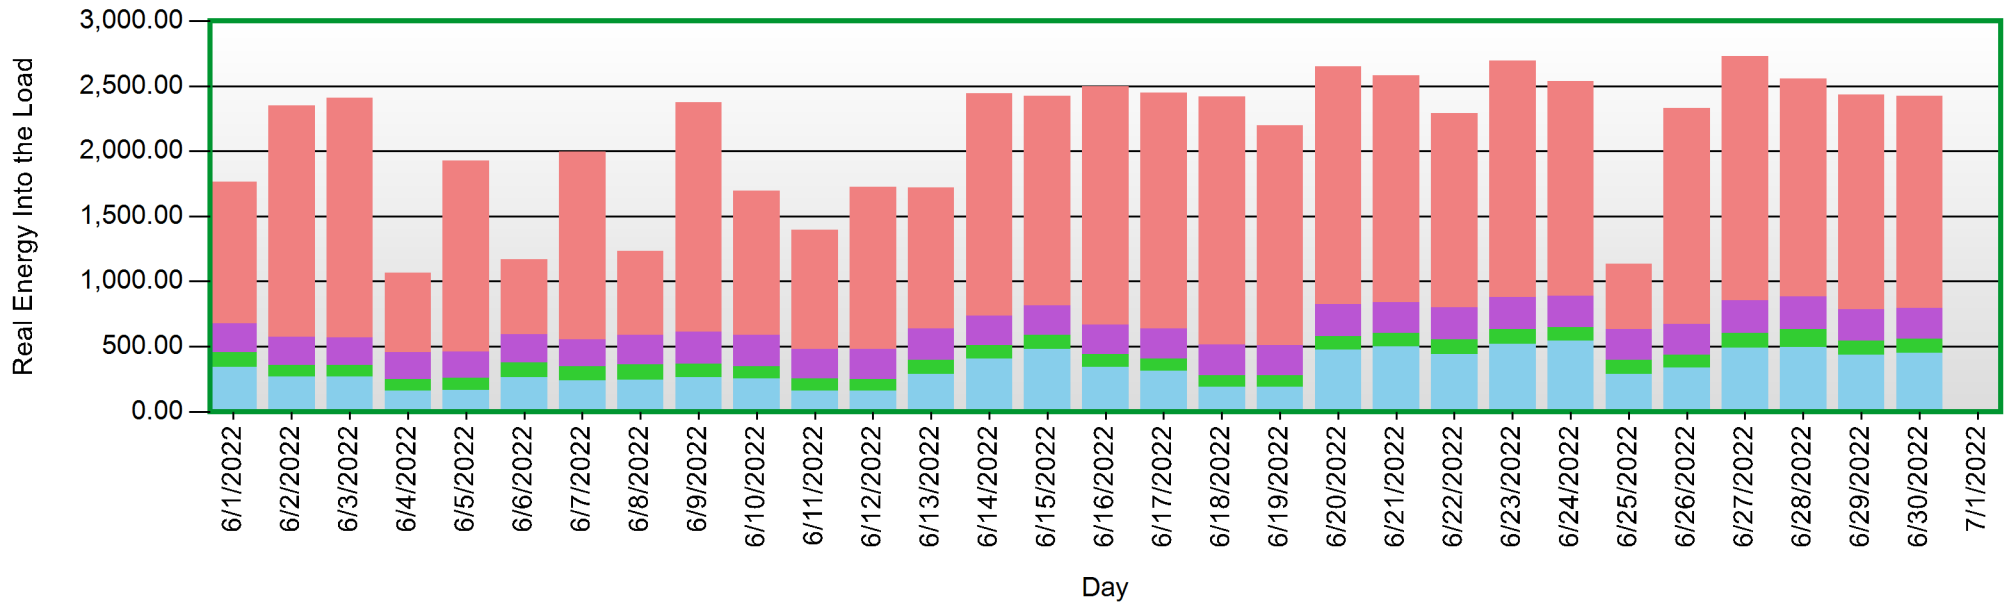

6/1/2022 12:00:00 AM - 7/1/2022 12:00:00 AM (Server Local)

Sources	
CCHPD.Lighting_Interior_Exterior	
CCHPD.Solar_Production	
CCHPD.HVAC_Motor_Load	
CCHPD.Receptical_Plug_Load	

Energy Usage Start Of Day - End Of Day

6/1/2022 12:00:00 AM - 7/1/2022 12:00:00 AM (Server Local)

Energy Usage Start Of Day - End Of Day

6/1/2022 12:00:00 AM - 7/1/2022 12:00:00 AM (Server Local)

Energy Usage Start Of Day - End Of Day