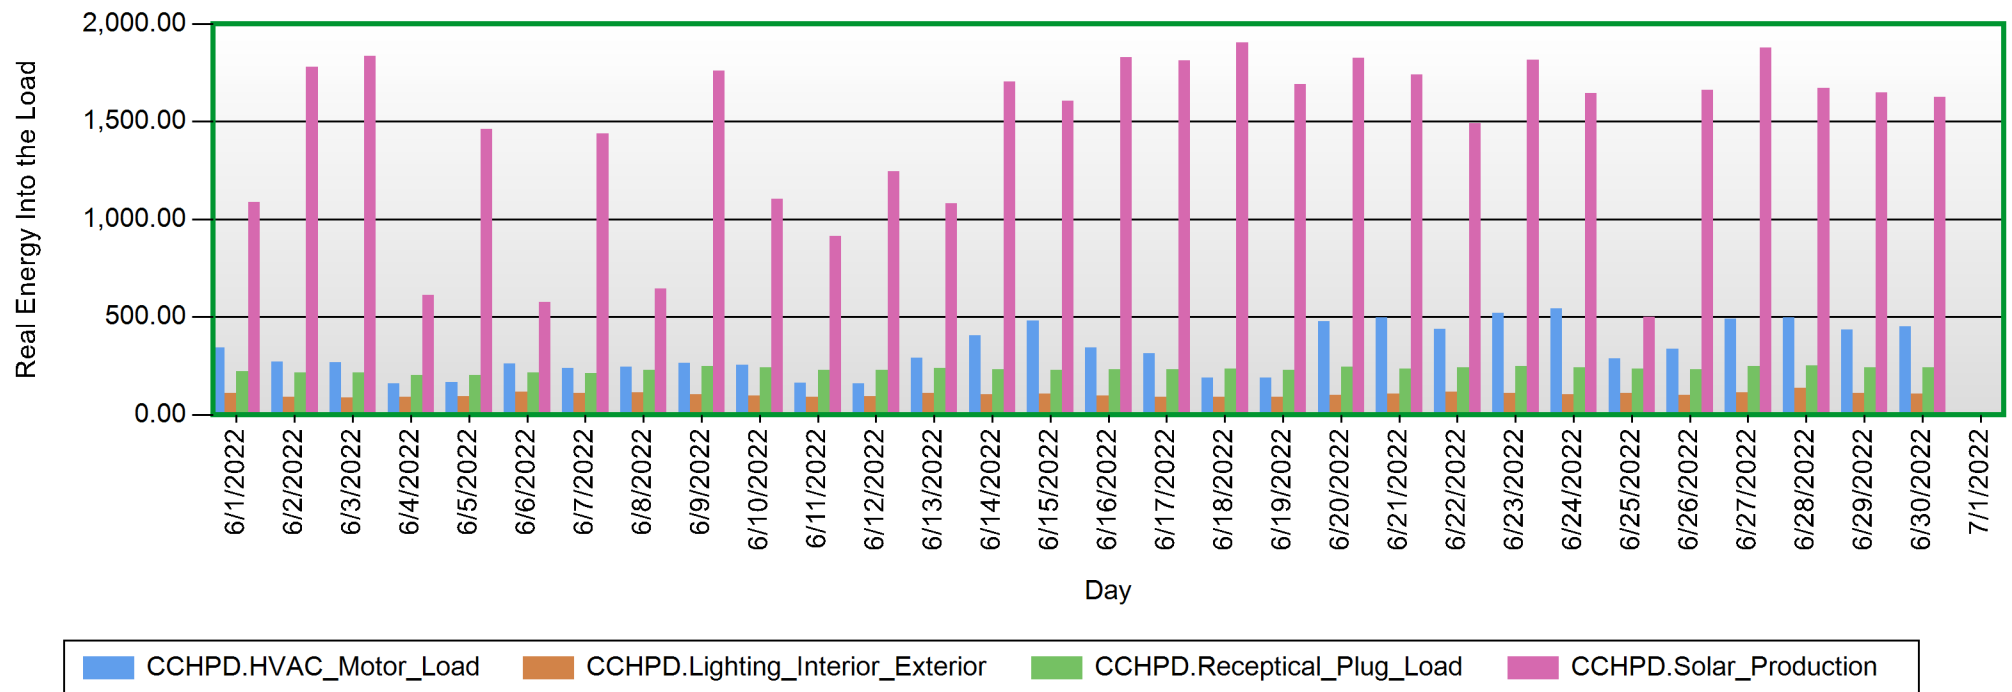

6/1/2022 12:00:00 AM - 7/1/2022 12:00:00 AM (Server Local)

Sources	
CCHPD.Lighting_Interior_Exterior	
CCHPD.Solar_Production	
CCHPD.HVAC_Motor_Load	
CCHPD.Receptical_Plug_Load	

Energy Usage Start Of Day - End Of Day

6/1/2022 12:00:00 AM - 7/1/2022 12:00:00 AM (Server Local)

Energy Usage Start Of Day - End Of Day

6/1/2022 12:00:00 AM - 7/1/2022 12:00:00 AM (Server Local)

Energy Usage Start Of Day - End Of Day