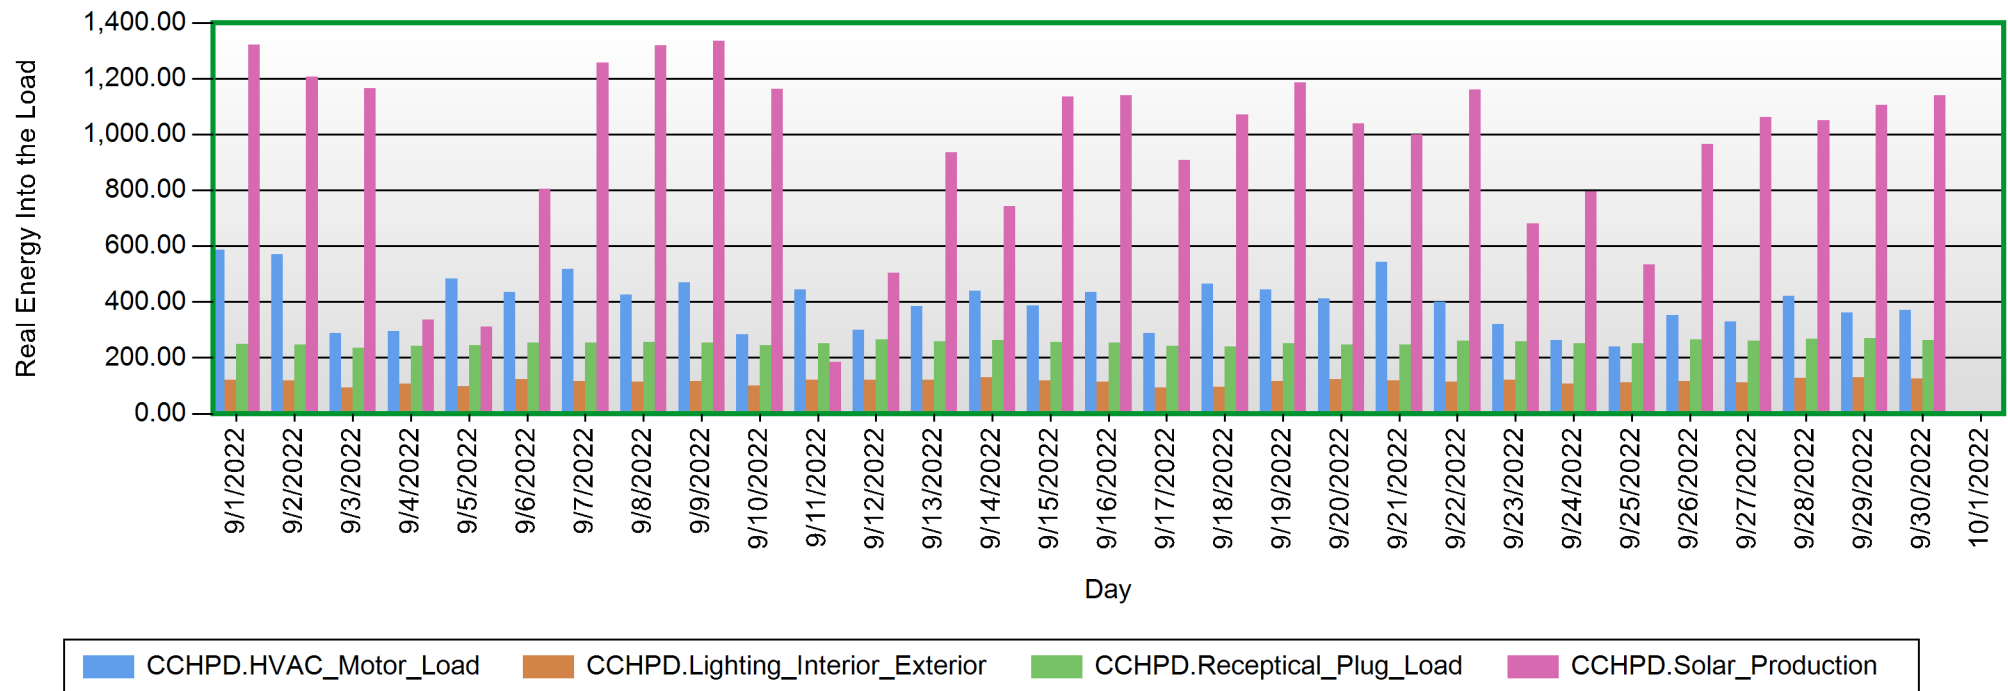

9/1/2022 12:00:00 AM - 10/1/2022 12:00:00 AM (Server Local)

Sources

CCHPD.Lighting_Interior_Exterior
CCHPD.Solar_Production
CCHPD.HVAC_Motor_Load
CCHPD.Receptical_Plug_Load

Energy Usage Start Of Day - End Of Day

9/1/2022 12:00:00 AM - 10/1/2022 12:00:00 AM (Server Local)

Energy Usage Start Of Day - End Of Day

9/1/2022 12:00:00 AM - 10/1/2022 12:00:00 AM (Server Local)

Energy Usage Start Of Day - End Of Day