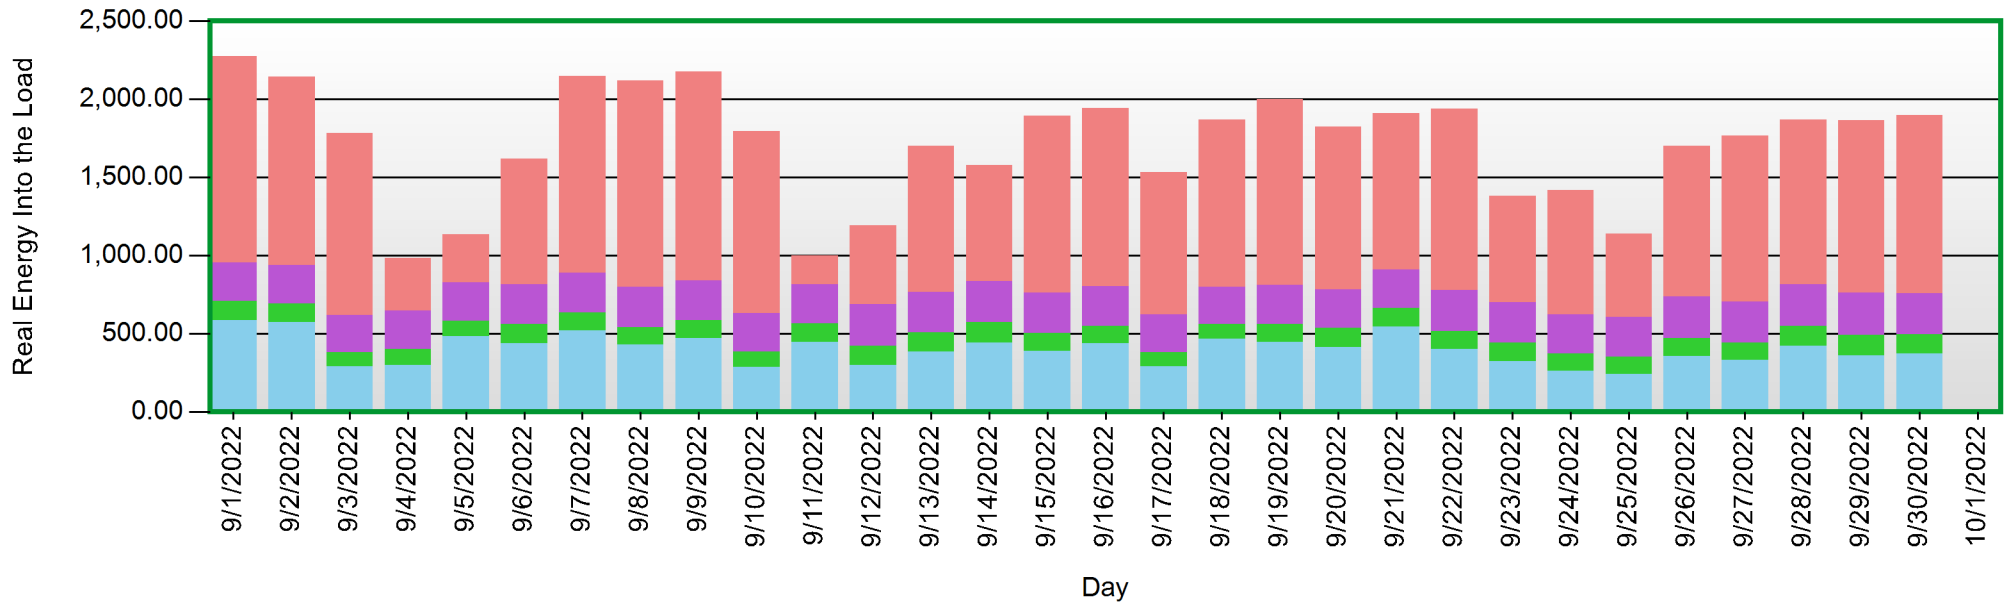

9/1/2022 12:00:00 AM - 10/1/2022 12:00:00 AM (Server Local)

Sources

CCHPD.Lighting_Interior_Exterior
CCHPD.Solar_Production
CCHPD.HVAC_Motor_Load
CCHPD.Receptical_Plug_Load

Energy Usage Start Of Day - End Of Day

9/1/2022 12:00:00 AM - 10/1/2022 12:00:00 AM (Server Local)

Energy Usage Start Of Day - End Of Day

9/1/2022 12:00:00 AM - 10/1/2022 12:00:00 AM (Server Local)

Energy Usage Start Of Day - End Of Day