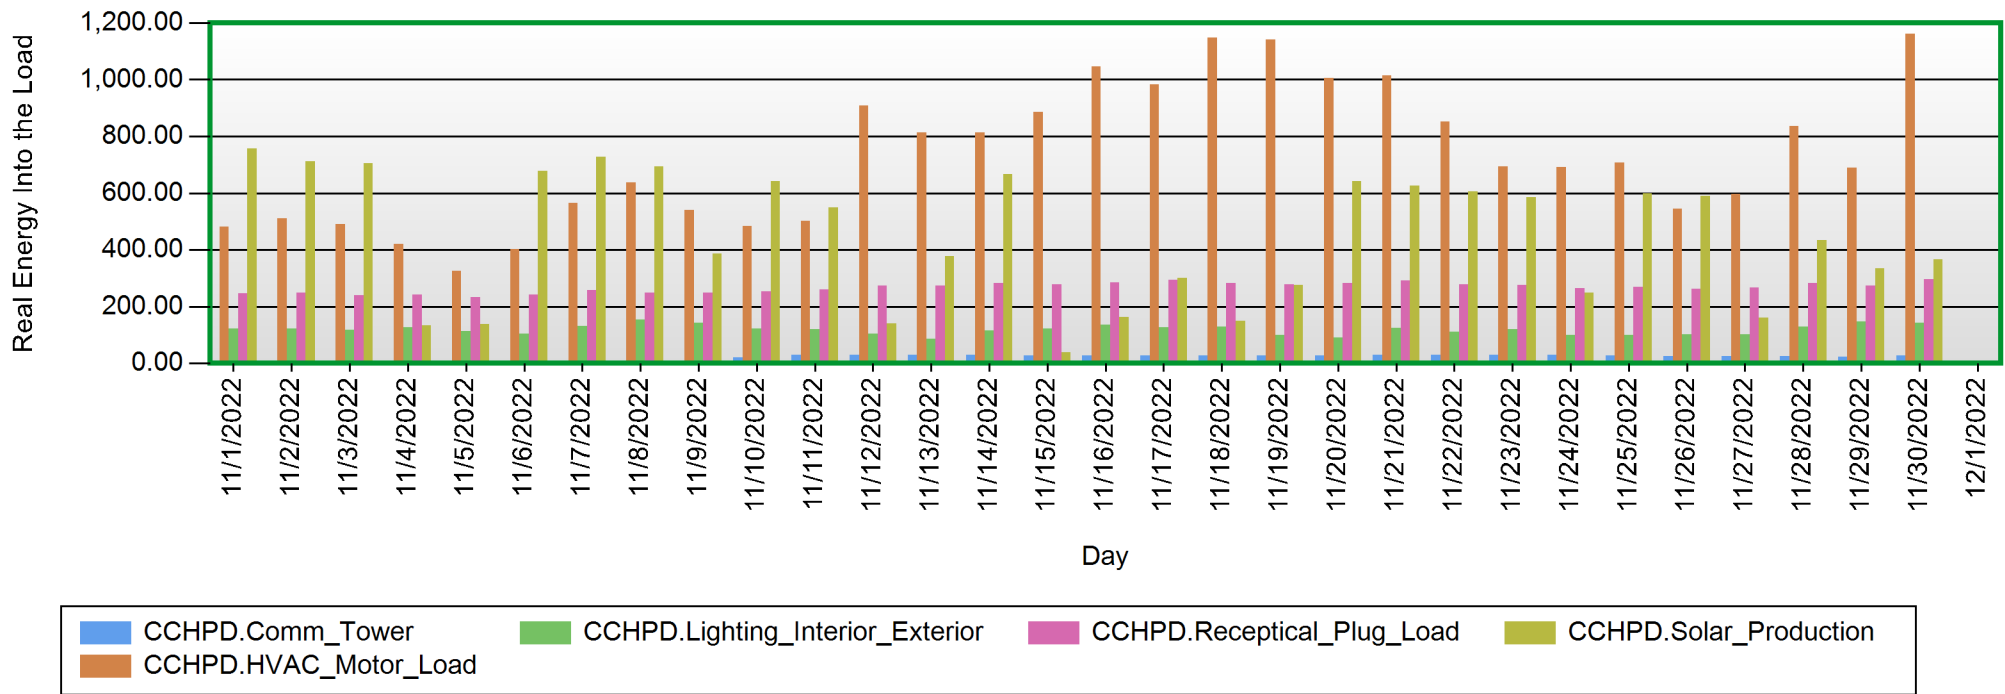

### Sources

- CCHPD.Lighting\_Interior\_Exterior
- CCHPD.Solar\_Production
- CCHPD.Comm\_Tower
- CCHPD.HVAC\_Motor\_Load
- CCHPD.Receptical\_Plug\_Load

Energy Usage Start Of Day - End Of Day

11/1/2022 12:00:00 AM - 12/1/2022 12:00:00 AM (Server Local)

Energy Usage Start Of Day - End Of Day

11/1/2022 12:00:00 AM - 12/1/2022 12:00:00 AM (Server Local)