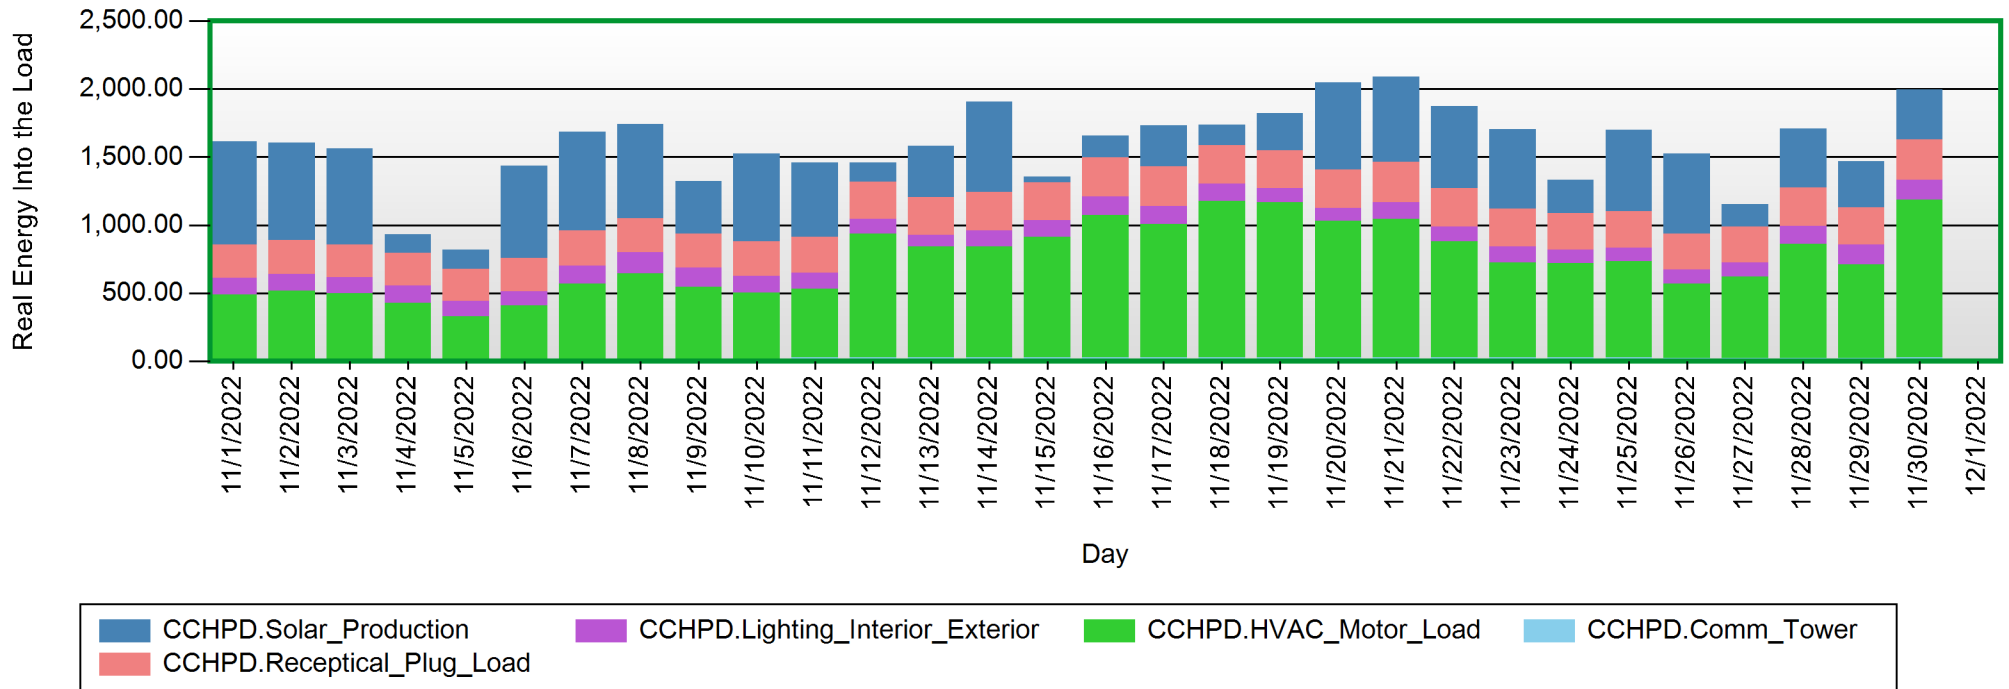

### Sources

- CCHPD.Lighting\_Interior\_Exterior
- CCHPD.Solar\_Production
- CCHPD.Comm\_Tower
- CCHPD.HVAC\_Motor\_Load
- CCHPD.Receptical\_Plug\_Load

Energy Usage Start Of Day - End Of Day

11/1/2022 12:00:00 AM - 12/1/2022 12:00:00 AM (Server Local)

Energy Usage Start Of Day - End Of Day

11/1/2022 12:00:00 AM - 12/1/2022 12:00:00 AM (Server Local)