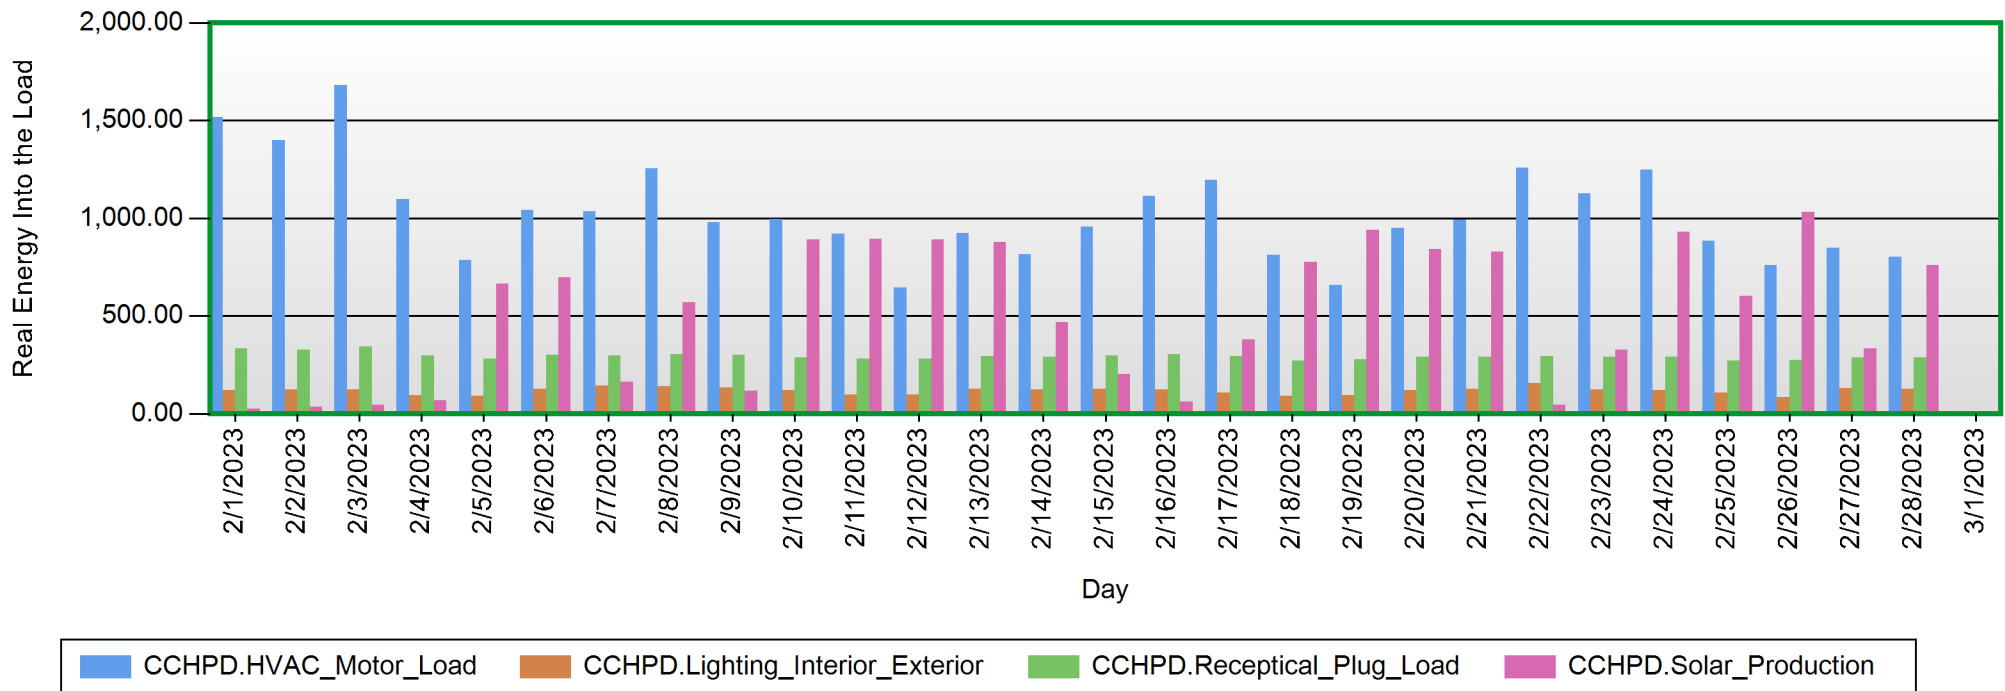

## Sources

- CCHPD.Lighting\_Interior\_Exterior
- CCHPD.Solar\_Production
- CCHPD.HVAC\_Motor\_Load
- CCHPD.Receptical\_Plug\_Load

Energy Usage Start Of Day - End Of Day

2/1/2023 12:00:00 AM - 3/1/2023 12:00:00 AM (Server Local)

Energy Usage Start Of Day - End Of Day

2/1/2023 12:00:00 AM - 3/1/2023 12:00:00 AM (Server Local)