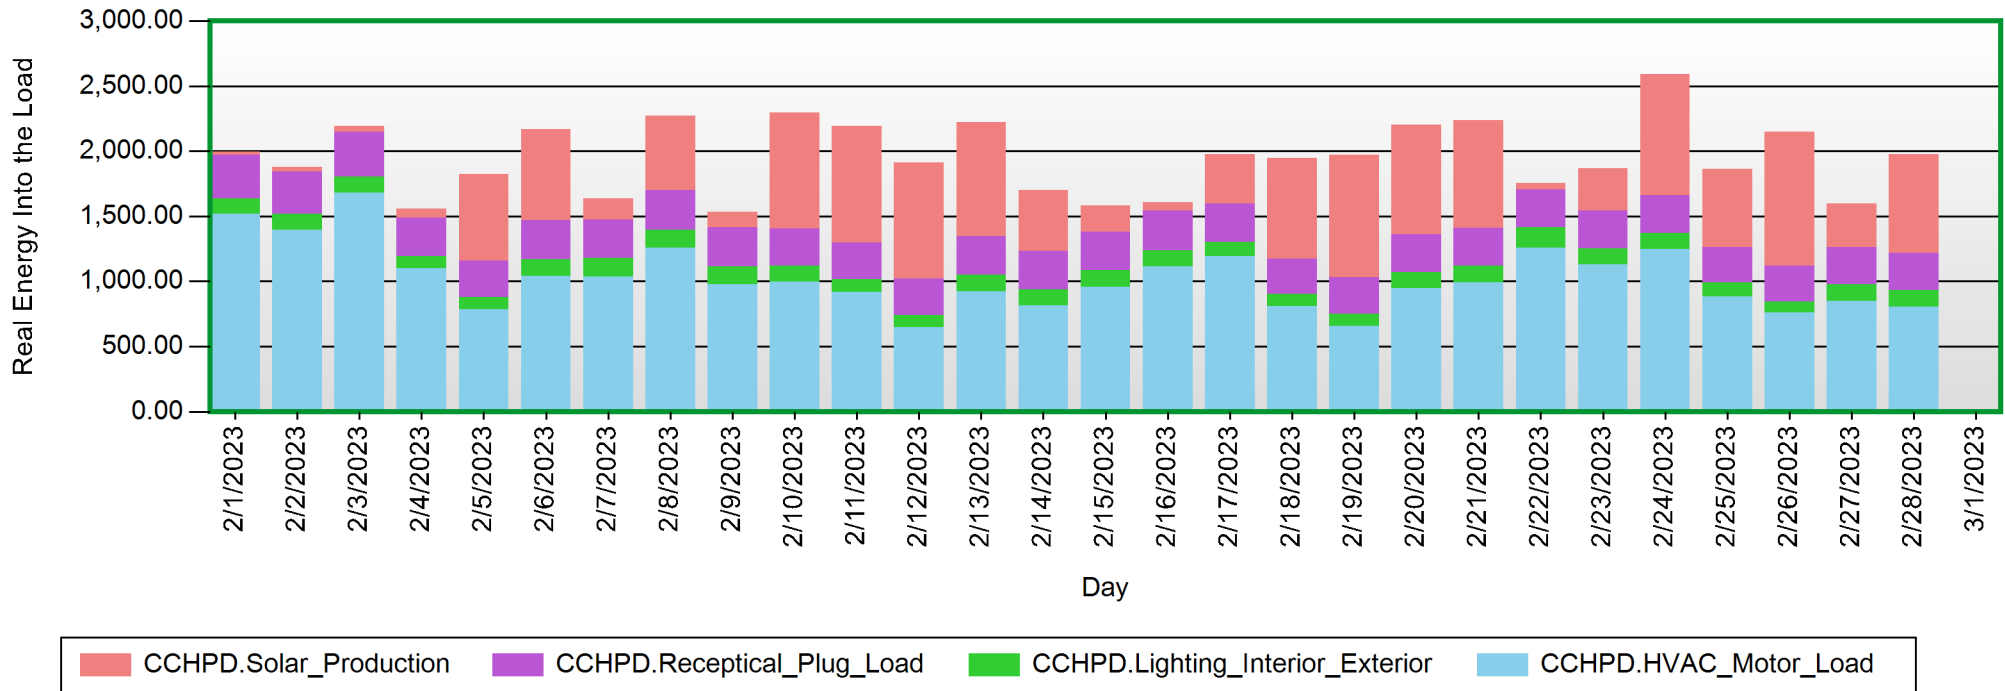

## Sources

- CCHPD.Lighting\_Interior\_Exterior
- CCHPD.Solar\_Production
- CCHPD.HVAC\_Motor\_Load
- CCHPD.Receptical\_Plug\_Load

Energy Usage Start Of Day - End Of Day

2/1/2023 12:00:00 AM - 3/1/2023 12:00:00 AM (Server Local)

Energy Usage Start Of Day - End Of Day

2/1/2023 12:00:00 AM - 3/1/2023 12:00:00 AM (Server Local)