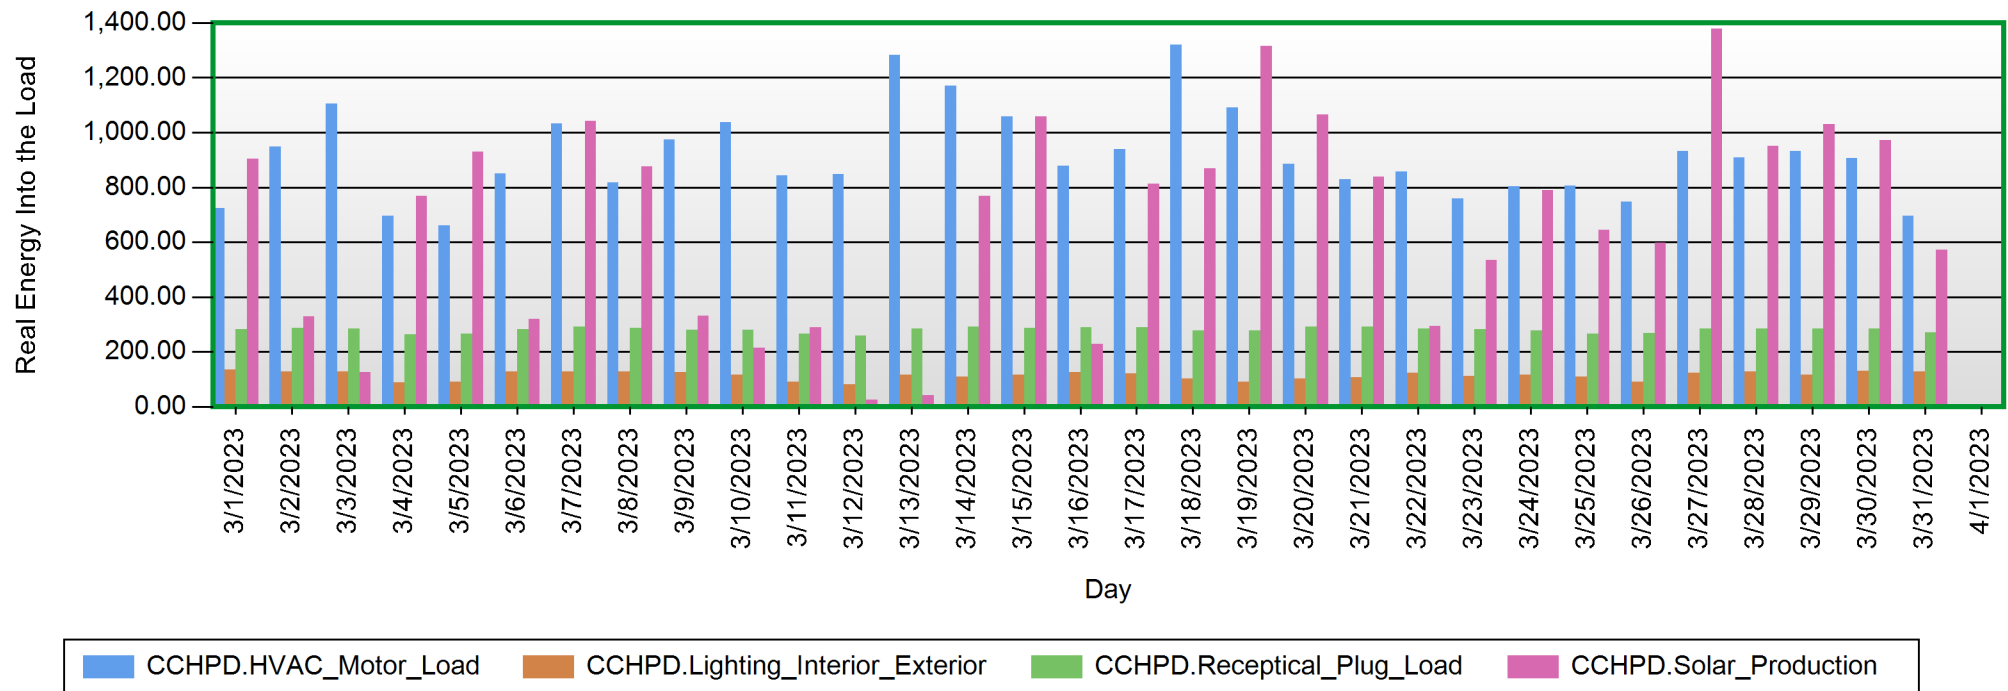

3/1/2023 12:00:00 AM - 4/1/2023 12:00:00 AM (Server Local)

Sources

- CCHPD.Lighting_Interior_Exterior
- CCHPD.Solar_Production
- CCHPD.HVAC_Motor_Load
- CCHPD.Receptical_Plug_Load

Energy Usage Start Of Day - End Of Day

3/1/2023 12:00:00 AM - 4/1/2023 12:00:00 AM (Server Local)

Energy Usage Start Of Day - End Of Day

3/1/2023 12:00:00 AM - 4/1/2023 12:00:00 AM (Server Local)

Energy Usage Start Of Day - End Of Day