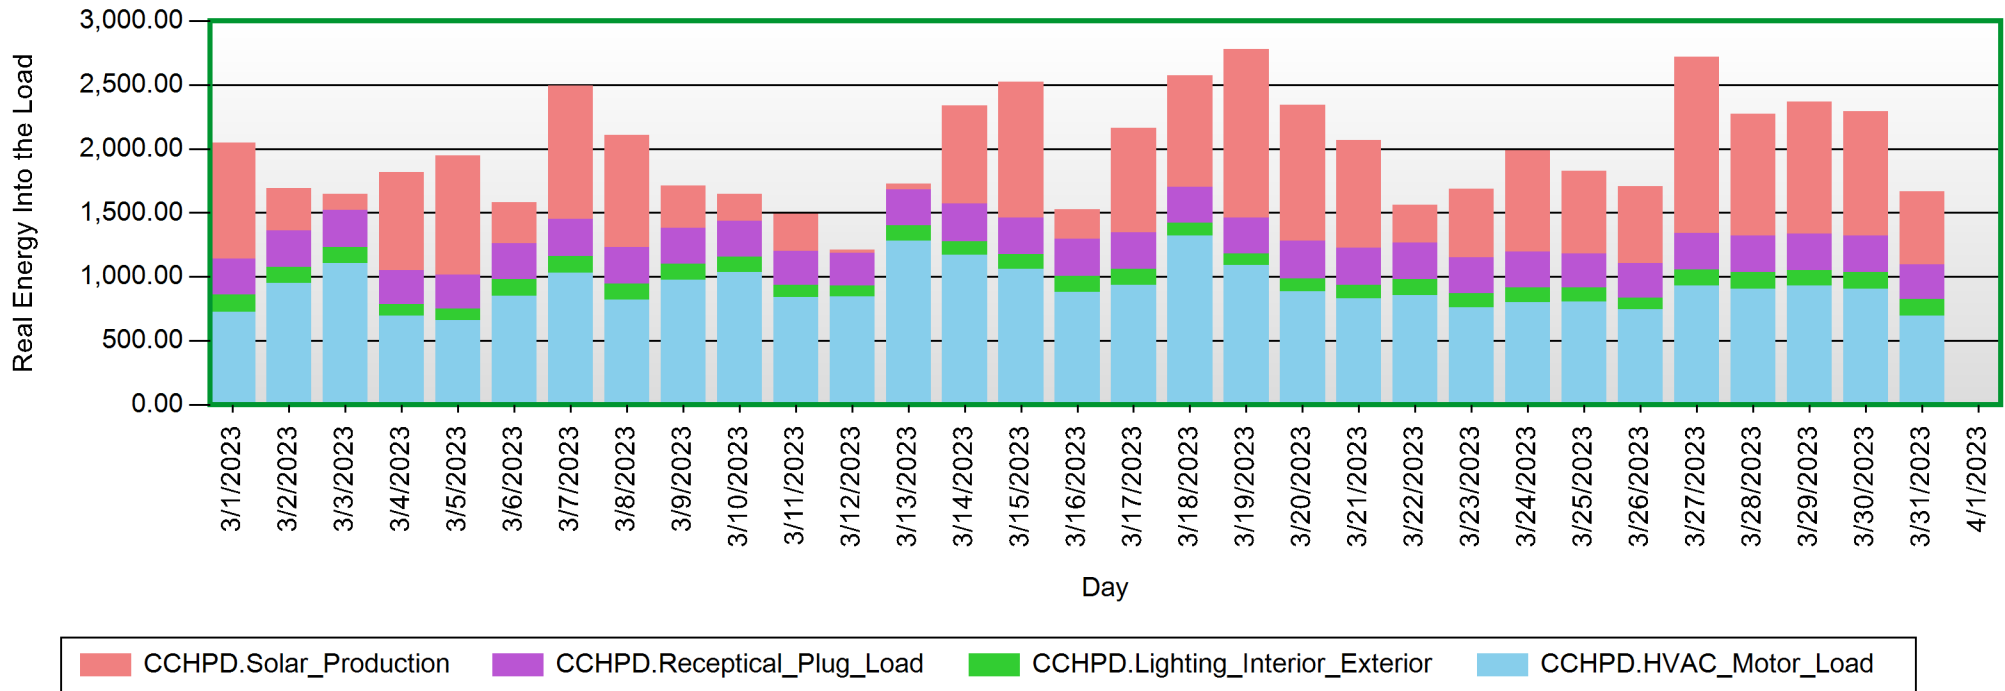

3/1/2023 12:00:00 AM - 4/1/2023 12:00:00 AM (Server Local)

Sources

- CCHPD.Lighting_Interior_Exterior
- CCHPD.Solar_Production
- CCHPD.HVAC_Motor_Load
- CCHPD.Receptical_Plug_Load

Energy Usage Start Of Day - End Of Day

3/1/2023 12:00:00 AM - 4/1/2023 12:00:00 AM (Server Local)

Energy Usage Start Of Day - End Of Day

3/1/2023 12:00:00 AM - 4/1/2023 12:00:00 AM (Server Local)

Energy Usage Start Of Day - End Of Day